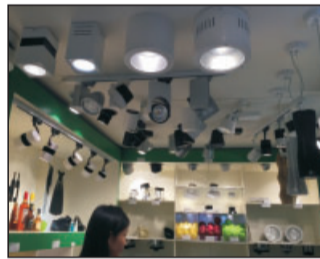

Light & Building Frankfurt 2016

Sales Team & Visitors at Widgerm Stand

Party & Dinner

Product Sections

Partners