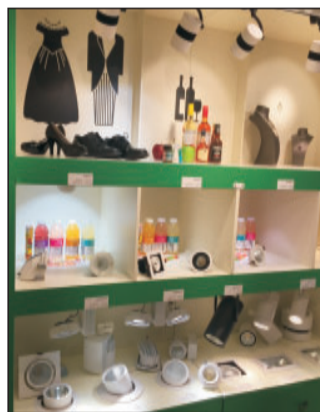

Light & Building Frankfurt 2016

Sales Team & Visitors at Widgerm Stand

Party & Dinner

Product Sections

Partners