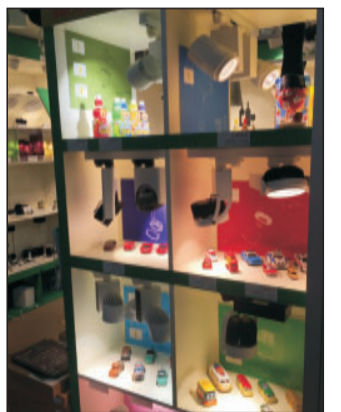

Light & Building Frankfurt 2016

Sales Team & Visitors at Widgerm Stand

Party & Dinner

Product Sections

Partners