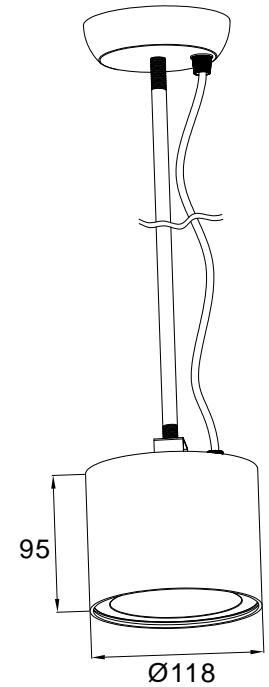

LED Light

- Soft Commercial Fixture

Application: Retail, residential, showroom, duty free shop & interior project

Skechers

PLD4509

- Reflector : Alum.Spinning
- Diffuser : Tempered Glass
- Housing : Alum.Extrusion
- LED Power : Citizen CLU02X 2000lm
- Version : Osram Mini Core
Philips SLM

Puma

TLD4508

- Reflector : Alum.Spinning
- Diffuser : Tempered Glass
- Housing : Alum.Extrusion
- LED Power : Citizen CLU02X 2000lm
- Version : Osram Mini Core
Philips SLM

Widegerm Lighting Ltd. 匯湛照明有限公司