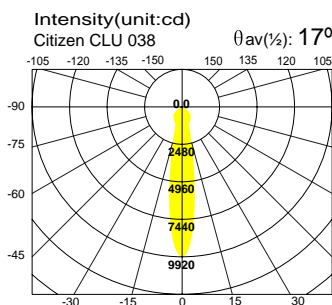

Widegerm Lighting Ltd. 匯湛照明有限公司

Hong Kong Office: Flat A, 3/F., Tak Wing Ind. Building, 3 Tsun Wen Rd., Tuen Mun, N.T., Hong Kong
China Factory: Building 1, GuanShu Science and Technology Park, Wang Sha Road, Hong Mei Town, DongGuan City, China

Facebook: www.facebook.com/Widegerm
Web: www.widegerm.com.hk
E-mail: info@widegerm.com.hk
Tel: +852-23679268 WhatsApp: +852-98370831