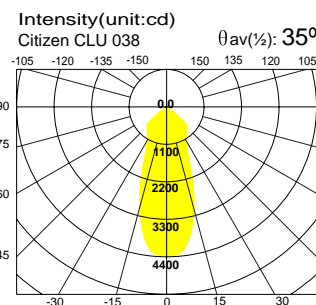

Widegerm Lighting Ltd. 匯湛照明有限公司

Hong Kong Office: Flat A, 3/F., Tak Wing Ind. Building, 3 Tsun Wen Rd., Tuen Mun, N.T., Hong Kong
China Factory: Building 1, GuanShu Science and Technology Park, Wang Sha Road, Hong Mei Town, DongGuan City, China

Facebook: www.facebook.com/Widegerm
Web: www.widegerm.com.hk
E-mail: info@widegerm.com.hk
Tel: +852-23679268 WhatsApp: +852-98370831