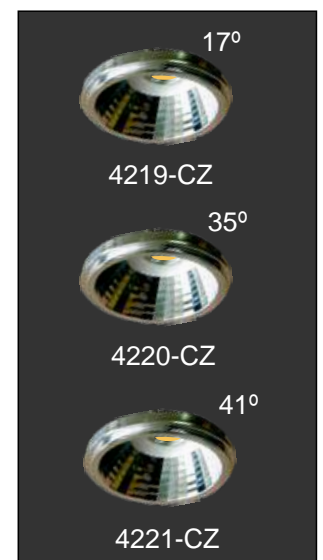

LED Light

- Soft Commercial Fixture

Application: Retail, residential, showroom, duty free shop & interior project

Skechers

PLD4509

- Reflector : Alum.Spinning
- Diffuser : Tempered Glass
- Housing : Alum.Extrusion
- LED Power : Citizen CLU02X 2000lm
- Version : Osram Mini Core
Philips SLM

Puma

TLD4508

- Reflector : Alum.Spinning
- Diffuser : Tempered Glass
- Housing : Alum.Extrusion
- LED Power : Citizen CLU02X 2000lm
- Version : Osram Mini Core
Philips SLM

Widegerm Lighting Ltd. 匯湛照明有限公司