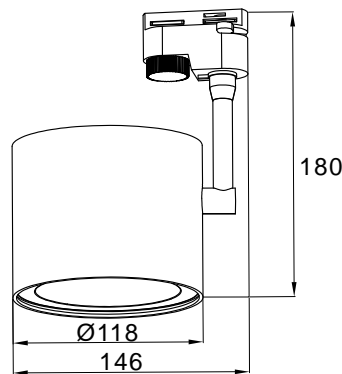

LED Light

- Soft Commercial Fixture

Application: Retail, residential, showroom, duty free shop & interior project

Skechers

PLD4509

- Reflector : Alum.Spinning
- Diffuser : Tempered Glass
- Housing : Alum.Extrusion
- LED Power : Citizen CLU02X 2000lm
- Version : Osram Mini Core
Philips SLM

Puma

TLD4508

- Reflector : Alum.Spinning
- Diffuser : Tempered Glass
- Housing : Alum.Extrusion
- LED Power : Citizen CLU02X 2000lm
- Version : Osram Mini Core
Philips SLM

Widegerm Lighting Ltd. 匯湛照明有限公司