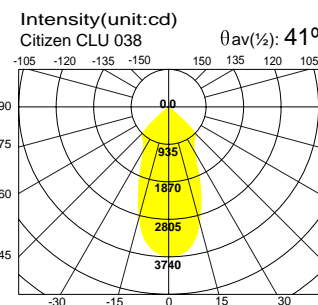

Widegerm Lighting Ltd. 匯湛照明有限公司

Hong Kong Office: Flat A, 3/F., Tak Wing Ind. Building, 3 Tsun Wen Rd., Tuen Mun, N.T., Hong Kong
China Factory: Building 1, GuanShu Science and Technology Park, Wang Sha Road, Hong Mei Town, DongGuan City, China

Facebook: www.facebook.com/Widegerm
Web: www.widegerm.com.hk
E-mail: info@widegerm.com.hk
Tel: +852-23679268 WhatsApp: +852-98370831