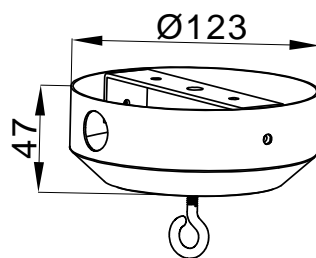

Product Specification

PLD16010

Reflector : Alum.Spinning
Diffuser : Tempered Glass
Housing : Alum.Extrusion
Heat Sink : Alum. Extrusion
LED Power : Citizen CLU03X 5000lm
Version : Osram Mini Core
Philips SLM