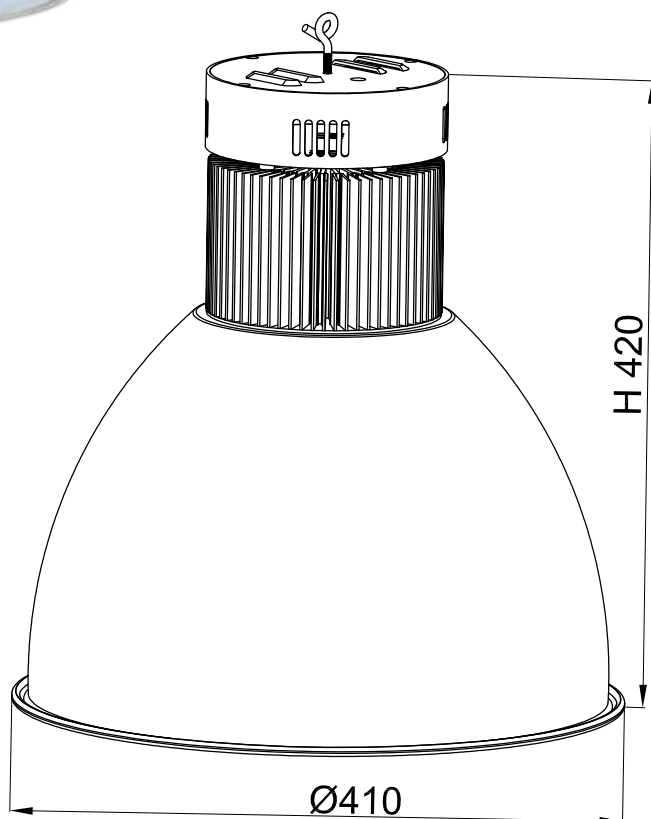

Product Specification

PLD16010

Reflector : Alum.Spinning
Diffuser : Tempered Glass
Housing : Alum.Extrusion
Heat Sink : Alum. Extrusion
LED Power : Citizen CLU03X 5000lm
Version : Osram Mini Core
Philips SLM

Widegerm Lighting Ltd. 匯湛照明有限公司

Hong Kong Office: Flat A, 3/F., Tak Wing Ind. Building, 3 Tsun Wen Rd., Tuen Mun, N.T., Hong Kong
China Factory: Building 1, GuanShu Science and Technology Park, Wang Sha Road, Hong Mei Town, DongGuan City, China

Facebook: www.facebook.com/Widegerm
Web: www.widegerm.com.hk
E-mail: info@widegerm.com.hk
Tel: +852-23679268 WhatsApp: +852-98370831