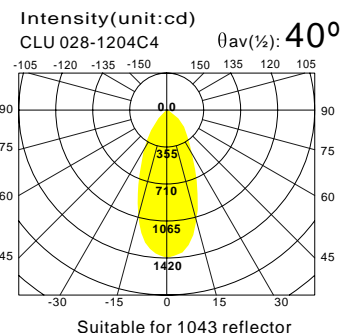

LED Light

- Economy Retail Lighting

Application: Retail, residential, showroom, duty free shop & interior project

New Balance

- LDW260**
 Trim : Turning
 Reflector : Alum.Spinning
 Diffuser : Tempered Glass
 Housing : Alum.Die Cast
 LED Power : Citizen CLU02X 800lm
 Version : Osram Mini Core
 Philips SLM

Adidas

- TLD261**
 Reflector : Alum.Spinning
 Diffuser : Tempered Glass
 Housing : Alum.Die Cast
 LED Power : Citizen CLU02X 800lm
 Version : Osram Mini Core
 Philips SLM

Widegerm Lighting Ltd. 匯湛照明有限公司