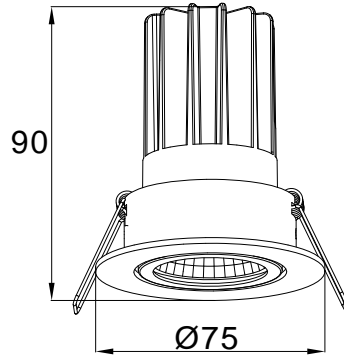

LED Light

- Economy Retail Lighting

Application: Retail, residential, showroom, duty free shop & interior project

New Balance

- LDW260**
 Trim : Turning
 Reflector : Alum.Spinning
 Diffuser : Tempered Glass
 Housing : Alum.Die Cast
 LED Power : Citizen CLU02X 800lm
 Version : Osram Mini Core
 Philips SLM

Adidas

- TLD261**
 Reflector : Alum.Spinning
 Diffuser : Tempered Glass
 Housing : Alum.Die Cast
 LED Power : Citizen CLU02X 800lm
 Version : Osram Mini Core
 Philips SLM

Widegerm Lighting Ltd. 匯湛照明有限公司