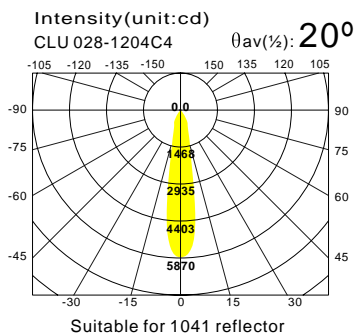

LED Light

- Economy Retail Lighting

Application: Retail, residential, showroom, duty free shop & interior project

New Balance

- LDW260**
 Trim : Turning
 Reflector : Alum.Spinning
 Diffuser : Tempered Glass
 Housing : Alum.Die Cast
 LED Power : Citizen CLU02X 800lm
 Version : Osram Mini Core
 Philips SLM

Adidas

- TLD261**
 Reflector : Alum.Spinning
 Diffuser : Tempered Glass
 Housing : Alum.Die Cast
 LED Power : Citizen CLU02X 800lm
 Version : Osram Mini Core
 Philips SLM

Widegerm Lighting Ltd. 匯湛照明有限公司