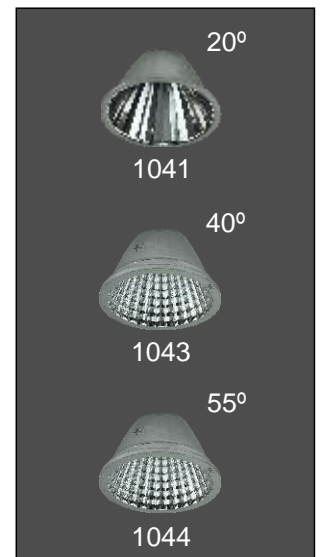

LED Light

- Economy Retail Lighting

Application: Retail, residential, showroom, duty free shop & interior project

New Balance

- LDW260**
 Trim : Turning
 Reflector : Alum.Spinning
 Diffuser : Tempered Glass
 Housing : Alum.Die Cast
 LED Power : Citizen CLU02X 800lm
 Version : Osram Mini Core
 Philips SLM

Adidas

- TLD261**
 Reflector : Alum.Spinning
 Diffuser : Tempered Glass
 Housing : Alum.Die Cast
 LED Power : Citizen CLU02X 800lm
 Version : Osram Mini Core
 Philips SLM

Widegerm Lighting Ltd. 匯湛照明有限公司