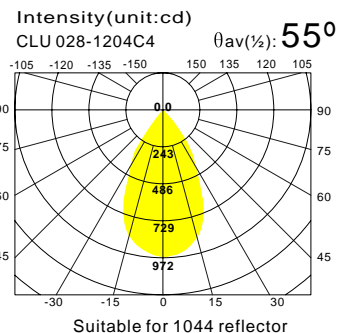

LED Light

- Economy Retail Lighting

Application: Retail, residential, showroom, duty free shop & interior project

New Balance

- LDW260**
 Trim : Turning
 Reflector : Alum.Spinning
 Diffuser : Tempered Glass
 Housing : Alum.Die Cast
 LED Power : Citizen CLU02X 800lm
 Version : Osram Mini Core
 Philips SLM

Adidas

- TLD261**
 Reflector : Alum.Spinning
 Diffuser : Tempered Glass
 Housing : Alum.Die Cast
 LED Power : Citizen CLU02X 800lm
 Version : Osram Mini Core
 Philips SLM

Widegerm Lighting Ltd. 匯湛照明有限公司