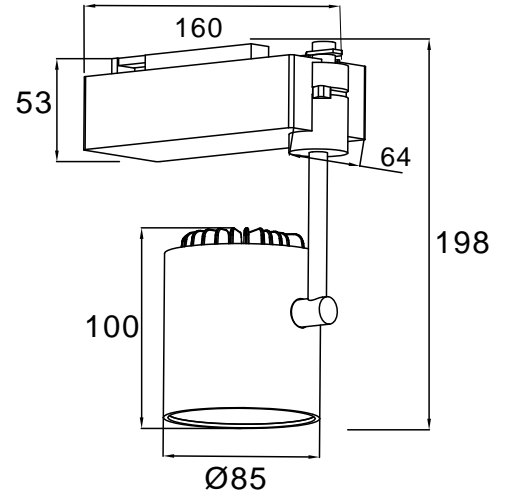

LED Track Light

- Economy Retail Lighting

Application: Retail, residential, showroom, duty free shop & interior project

Nike

TLD3340

- Reflector : Alum.Spinning
- Diffuser : Tempered Glass
- Housing : Alum.Extrusion
- Heat Sink : Alum. Die Cast
- LED Power : Citizen CLU02X 1000lm
- Version : Osram Mini Core
Philips SLM