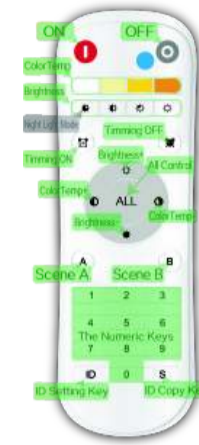

GoldiLED
LED JUST RIGHT

Tunable White COB (Two layers)

Solder-less Connector

GoldiLED COB + ① WG Heatsink + ② WG Connectors + ③ Lock Spring + ④ Reflector with 3 Slots Hole + ⑤ Colour Filter / Honey Comb / Glass Lens + ⑥ Holding Trim

= WG LED supporting package for basic fixture structure

Widgerm Components would support key LED partners for full set arrangement. Manufacturers or COB users could find a one stop professional service and support from Widgerm.

Scene Mode Controller

Two Channels Driver (CCT Tunable & Dimmable)

Remote Control

Multi-functional Remote control RF-2.4G

- Dimming 20%-100%
- Colour tuning from 1800K-6000K
- Two scenes recall
- 1-99 groups of lamps control
- Timer
- ON / OFF