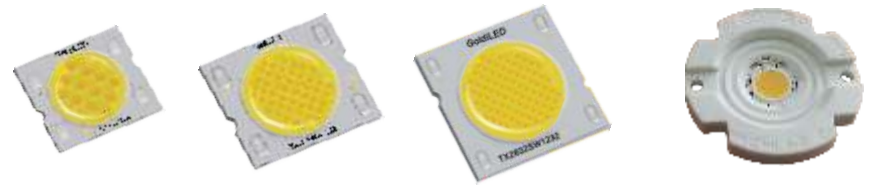

GoldiLED
LED JUST RIGHT

Tunable White COB (Two layers)

Solder-less Connector

GoldiLED COB + ① WG Heatsink + ② WG Connectors + ③ Lock Spring + ④ Reflector with 3 Slots Hole + ⑤ Colour Filter / Honey Comb / Glass Lens + ⑥ Holding Trim

= WG LED supporting package for basic fixture structure

Widgerm Components would support key LED partners for full set arrangement. Manufacturers or COB users could find a one stop professional service and support from Widgerm.