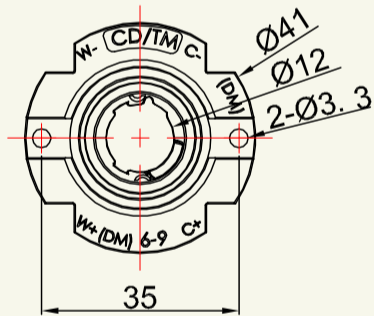

GoldiLED
LED JUST RIGHT

Tunable White COB (Two layers)

Solder-less Connector

GoldiLED COB + ① WG Heatsink + ② WG Connectors + ③ Lock Spring + ④ Reflector with 3 Slots Hole + ⑤ Colour Filter / Honey Comb / Glass Lens + ⑥ Holding Trim

= WG LED supporting package for basic fixture structure

Widgerm Components would support key LED partners for full set arrangement. Manufacturers or COB users could find a one stop professional service and support from Widgerm.

Tel: (+852) 2367 9268 WhatsApp : (+852) 9837 0831 E-mail: info@widgerm.com.hk
Web: http://www.widgerm.com.hk
Hong Kong Office: Flat A, 3/F., Tak Wing Ind. Building, 3 Tsun Wen Rd., Tuen Mun, N.T., Hong Kong
China Factory: Building 1, GuanShu Science and Technology Park, Wang Sha Road, Hong Mei Town, DongGuan City, China

Multi-functional Remote control RF-2.4G

- Dimming 20%-100%
- Colour tuning from 1800K-6000K
- Two scenes recall
- 1-99 groups of lamps control
- Timer
- ON / OFF

WG LED Package + GoldiLED COB

CT/TM 6-9

TX1207SW1232

SK-C47A

SK-C70D

OD:72mm

2201-TX 2202-TX 2207-TX

2094-TX 2095-TX 2096-TX

Colour Filters are Available in Red, Yellow, Green & Blue etc.

Colour Filters

Honey Comb

Elongation Lens

CD/TM 14-18

TX2020SW1232

SK-C86A

SK-C99A

OD:82mm

3208-TX 3150-TX

OD:91.5mm

3167-TX 3168-TX

3158-TX 3163-TX 3159-TX

Colour Filters are Available in Red, Yellow, Green & Blue etc.

Colour Filters

Honey Comb

Elongation Lens

CD/TM 22

TX2832SW1232

SK-C135B

OD:111mm

4201-TX 4301-TX 4401-TX

4219-TX 4220-TX 4221-TX

OD:121mm

4185-TX 5142-TX

Colour Filters are Available in Red, Yellow, Green & Blue etc.

Colour Filters

Honey Comb

Elongation Lens