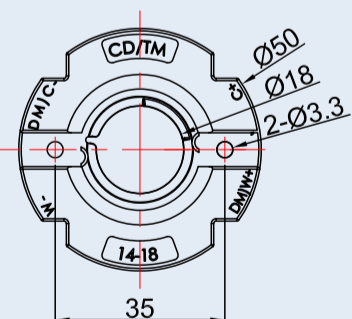

GoldiLED
LED JUST RIGHT

Tunable White COB (Two layers)

Solder-less Connector

GoldiLED COB + ① WG Heatsink + ② WG Connectors + ③ Lock Spring + ④ Reflector with 3 Slots Hole + ⑤ Colour Filter / Honey Comb / Glass Lens + ⑥ Holding Trim

= WG LED supporting package for basic fixture structure

Widgerm Components would support key LED partners for full set arrangement. Manufacturers or COB users could find a one stop professional service and support from Widgerm.

Tel: (+852) 2367 9268 WhatsApp : (+852) 9837 0831 E-mail: info@widgerm.com.hk
Web: http://www.widgerm.com.hk
Hong Kong Office: Flat A, 3/F., Tak Wing Ind. Building, 3 Tsun Wen Rd., Tuen Mun, N.T., Hong Kong
China Factory: Building 1, GuanShu Science and Technology Park, Wang Sha Road, Hong Mei Town, DongGuan City, China

Multi-functional Remote control RF-2.4G

- Dimming 20%-100%
- Colour tuning from 1800K-6000K
- Two scenes recall
- 1-99 groups of lamps control
- Timer
- ON / OFF

WG LED Package + GoldiLED COB

CT/TM 6-9

TX1207SW1232

SK-C47A

SK-C70D

OD:72mm

2201-TX 2202-TX 2207-TX

2094-TX 2095-TX 2096-TX

Colour Filters are Available in Red, Yellow, Green & Blue etc.

Colour Filters

Honey Comb

Elongation Lens

CD/TM 14-18

TX2020SW1232

SK-C86A

SK-C99A

OD:82mm

3208-TX 3150-TX

OD:91.5mm

3167-TX 3168-TX

3158-TX 3163-TX 3159-TX

Colour Filters are Available in Red, Yellow, Green & Blue etc.

Colour Filters

Honey Comb

Elongation Lens

CD/TM 22

TX2832SW1232

SK-C135B

OD:111mm

4201-TX 4301-TX 4401-TX

4219-TX 4220-TX 4221-TX

OD:121mm

4185-TX 5142-TX

Colour Filters are Available in Red, Yellow, Green & Blue etc.

Colour Filters

Honey Comb

Elongation Lens