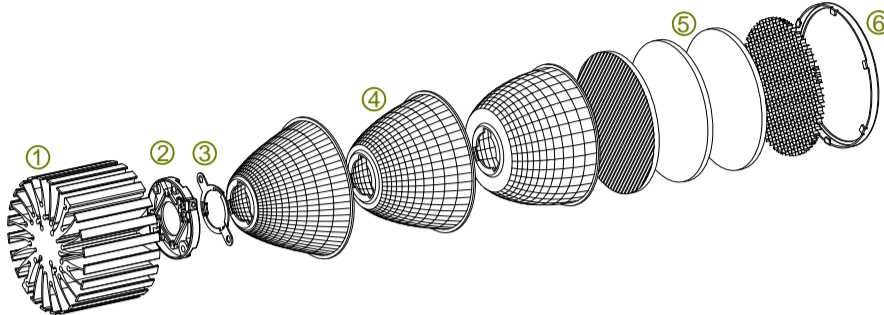

GoldiLED
LED JUST RIGHT

Tunable White COB (Two layers)

Solder-less Connector

GoldiLED COB + ① WG Heatsink + ② WG Connectors + ③ Lock Spring + ④ Reflector with 3 Slots Hole + ⑤ Colour Filter / Honey Comb / Glass Lens + ⑥ Holding Trim

= WG LED supporting package for basic fixture structure

Widgerm Components would support key LED partners for full set arrangement. Manufacturers or COB users could find a one stop professional service and support from Widgerm.