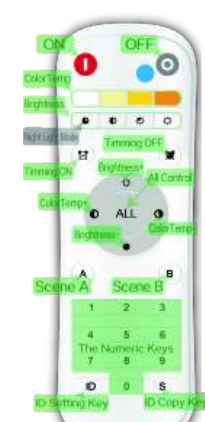

Scene Mode Controller

Two Channels Driver (CCT Tunable & Dimmable)

Remote Control

### Multi-functional Remote control RF-2.4G

- Dimming 20%-100%
- Colour tuning from 1800K-6000K
- Two scenes recall
- 1-99 groups of lamps control
- Timer
- ON / OFF