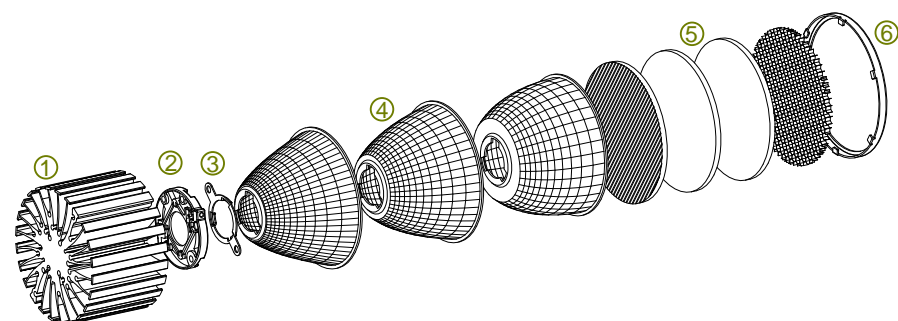

## Tunable White COB (Two layers)

## Solder-less Connector

GoldiLED COB + ① WG Heatsink + ② WG Connectors + ③ Lock Spring + ④ Reflector with 3 Slots Hole + ⑤ Colour Filter / Honey Comb / Glass Lens + ⑥ Holding Trim  
= WG LED supporting package for basic fixture structure