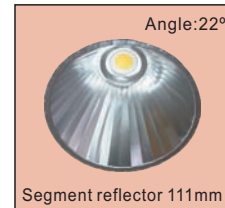

LED Pendant light

★2018 New Design

- Soft Commercial Fixture

Application : Retail, super market and department store

YouTube-118

PLD4501

- Trim : Alum. Die Cast
- Reflector : Pebble Facet Alum. / Segment 111mm(LOR 93%)
OD 111mm
- Diffuser : Clear Tempered Glass / without Glass
- Housing : Alum. Die Cast
- Heat Sink : Alum. Die Cast
- LED Power : Citizen CLU038 3000lm
- Versions : Luminus 14mm 3000lm
- Osram Basic Core 3000lm
- PrevaLED Core 3000lm
- Philips SLM 3000lm

Remark : Segment reflector with LOR 93%,

PLD3311

PLD3321

PLD3330

PLD3311 PLD3321 PLD3330