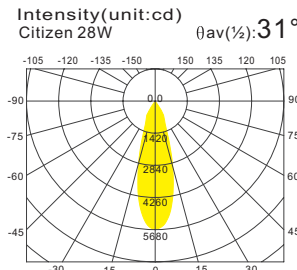

LED Pendant light

★2018 New Design

- Soft Commercial Fixture

Application : Retail, super market and department store

YouTube-118

PLD4501

- Trim : Alum. Die Cast
- Reflector : Pebble Facet Alum. / Segment 111mm(LOR 93%)
OD 111mm
- Diffuser : Clear Tempered Glass / without Glass
- Housing : Alum. Die Cast
- Heat Sink : Alum. Die Cast
- LED Power : Citizen CLU038 3000lm
- Versions : Luminus 14mm 3000lm
- Osram Basic Core 3000lm
- PrevaLED Core 3000lm
- Philips SLM 3000lm

Remark : Segment reflector with LOR 93%,

PLD3311

PLD3321

PLD3330

PLD3311 PLD3321 PLD3330