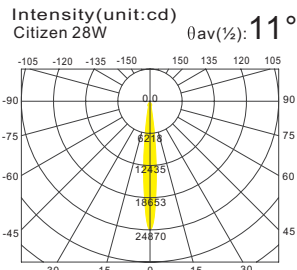

LED Pendant light

★2018 New Design

- Soft Commercial Fixture

Application : Retail, super market and department store

YouTube-118

PLD4501

- Trim : Alum. Die Cast
- Reflector : Pebble Facet Alum. / Segment 111mm(LOR 93%)
OD 111mm
- Diffuser : Clear Tempered Glass / without Glass
- Housing : Alum. Die Cast
- Heat Sink : Alum. Die Cast
- LED Power : Citizen CLU038 3000lm
- Versions : Luminus 14mm 3000lm
- Osram Basic Core 3000lm
- PrevaLED Core 3000lm
- Philips SLM 3000lm

Remark : Segment reflector with LOR 93%,

PLD3311

PLD3321

PLD3330

PLD3311 PLD3321 PLD3330