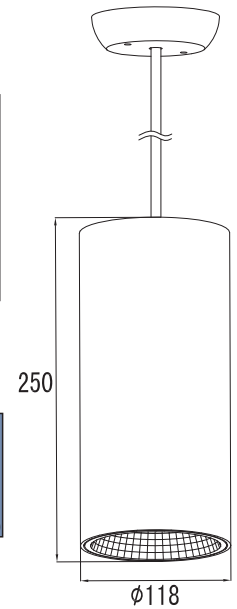

LED Pendant light

★2018 New Design

- Soft Commercial Fixture

Application : Retail, super market and department store

YouTube-118

PLD4501

- Trim : Alum. Die Cast
- Reflector : Pebble Facet Alum. / Segment 111mm(LOR 93%)
OD 111mm
- Diffuser : Clear Tempered Glass / without Glass
- Housing : Alum. Die Cast
- Heat Sink : Alum. Die Cast
- LED Power : Citizen CLU038 3000lm
- Versions : Luminus 14mm 3000lm
- Osram Basic Core 3000lm
- PrevaLED Core 3000lm
- Philips SLM 3000lm

Remark : Segment reflector with LOR 93%,

PLD3311

PLD3321

PLD3330

PLD3311 PLD3321 PLD3330