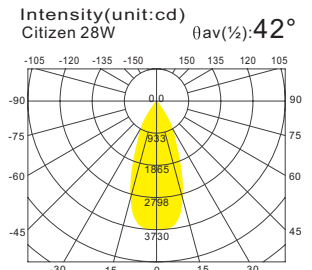

LED Pendant light

★2018 New Design

- Soft Commercial Fixture

Application : Retail, super market and department store

YouTube-118

PLD4501

- Trim : Alum. Die Cast
- Reflector : Pebble Facet Alum. / Segment 111mm(LOR 93%)
OD 111mm
- Diffuser : Clear Tempered Glass / without Glass
- Housing : Alum. Die Cast
- Heat Sink : Alum. Die Cast
- LED Power : Citizen CLU038 3000lm
- Versions : Luminus 14mm 3000lm
- Osram Basic Core 3000lm
- PrevaLED Core 3000lm
- Philips SLM 3000lm

Remark : Segment reflector with LOR 93%,

PLD3311

PLD3321

PLD3330

PLD3311 PLD3321 PLD3330