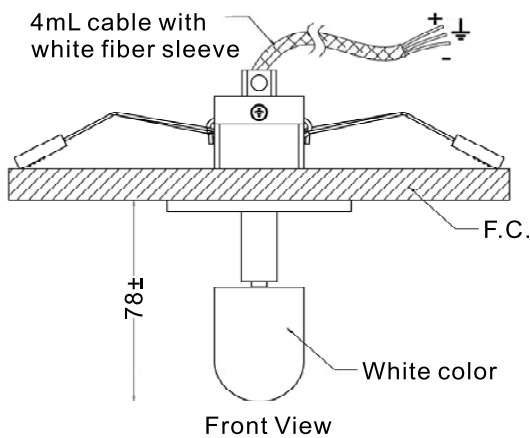

Product Specification

WD3100

- Trim : Alum. Turning
- Housing : Alum. Turning
- Reflector : Collimator Lens
- LED Power: SMD Cree
- Driver : LiFud LF-GIR003YS0 700H

SMD
Cree 3535

Widegerm Lighting Ltd. 匯湛照明有限公司