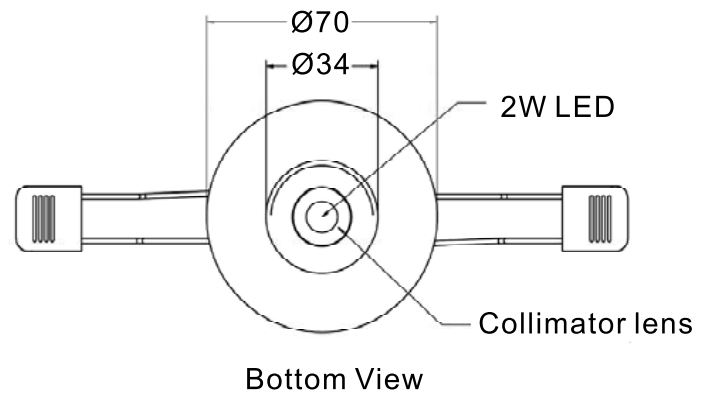

Product Specification

WD3100

- Trim : Alum. Turning
- Housing : Alum. Turning
- Reflector : Collimator Lens
- LED Power: SMD Cree
- Driver : LiFud LF-GIR003YS0 700H

SMD
Cree 3535

Widegerm Lighting Ltd. 匯湛照明有限公司