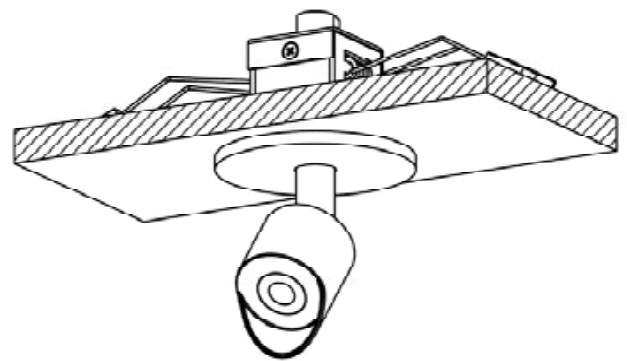

Product Specification

WD3100

- Trim : Alum. Turning
- Housing : Alum. Turning
- Reflector : Collimator Lens
- LED Power: SMD Cree
- Driver : LiFud LF-GIR003YS0 700H

SMD
Cree 3535

Widegerm Lighting Ltd. 匯湛照明有限公司