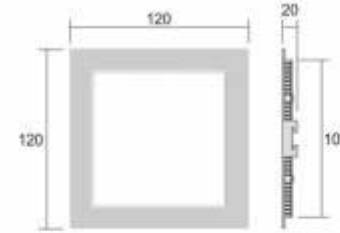

6W SMD2835

Diameter \varnothing 120x120xH20mm
Hole cut \varnothing 105x105mm

Model No EB940-12S
Input Voltage (V) AC85-265V
Frequency (Hz) 50/60Hz
Power (W) SMD2835 12W
Beam Angle 120°
Light Flux: 90-110Lm/W
Color Temperature 3000K, 4000K, 6000K
Color Render Index >80

12W SMD2835

Diameter \varnothing 170x170xH20mm
Hole cut \varnothing 155x155mm

Model No EB940-18S
Input Voltage (V) AC85-265V
Frequency (Hz) 50/60Hz
Power (W) SMD2835 18W
Beam Angle 120°
Light Flux: 90-110Lm/W
Color Temperature 3000K, 4000K, 6000K
Color Render Index >80

18W SMD2835

Diameter \varnothing 225x225xH20mm
Hole cut \varnothing 205x205mm

Model No EB940-24S
Input Voltage (V) AC85-265V
Frequency (Hz) 50/60Hz
Power (W) SMD2835 24W
Beam Angle 120°
Light Flux: 90-110Lm/W
Color Temperature 3000K, 4000K, 6000K
Color Render Index >80

24W SMD2835

Diameter \varnothing 300x300xH20mm
Hole cut \varnothing 285x285mm