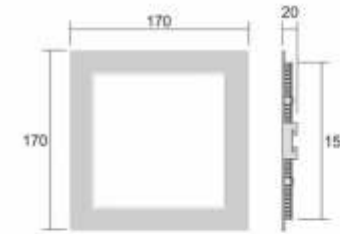

6W SMD2835

Diameter \varnothing 120x120xH20mm
Hole cut \varnothing 105x105mm

Model No EB940-12S
Input Voltage (V) AC85-265V
Frequency (Hz) 50/60Hz
Power (W) SMD2835 12W
Beam Angle 120°
Light Flux: 90-110Lm/W
Color Temperature 3000K, 4000K, 6000K
Color Render Index >80

12W SMD2835

Diameter \varnothing 170x170xH20mm
Hole cut \varnothing 155x155mm

Model No EB940-18S
Input Voltage (V) AC85-265V
Frequency (Hz) 50/60Hz
Power (W) SMD2835 18W
Beam Angle 120°
Light Flux: 90-110Lm/W
Color Temperature 3000K, 4000K, 6000K
Color Render Index >80

18W SMD2835

Diameter \varnothing 225x225xH20mm
Hole cut \varnothing 205x205mm

Model No EB940-24S
Input Voltage (V) AC85-265V
Frequency (Hz) 50/60Hz
Power (W) SMD2835 24W
Beam Angle 120°
Light Flux: 90-110Lm/W
Color Temperature 3000K, 4000K, 6000K
Color Render Index >80

24W SMD2835

Diameter \varnothing 300x300xH20mm
Hole cut \varnothing 285x285mm