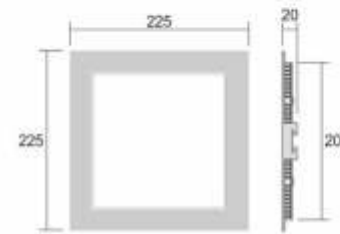

6W SMD2835

Diameter \varnothing 120x120xH20mm
Hole cut \varnothing 105x105mm

Model No EB940-12S
Input Voltage (V) AC85-265V
Frequency (Hz) 50/60Hz
Power (W) SMD2835 12W
Beam Angle 120°
Light Flux: 90-110Lm/W
Color Temperature 3000K, 4000K, 6000K
Color Render Index >80

12W SMD2835

Diameter \varnothing 170x170xH20mm
Hole cut \varnothing 155x155mm

Model No EB940-18S
Input Voltage (V) AC85-265V
Frequency (Hz) 50/60Hz
Power (W) SMD2835 18W
Beam Angle 120°
Light Flux: 90-110Lm/W
Color Temperature 3000K, 4000K, 6000K
Color Render Index >80

18W SMD2835

Diameter \varnothing 225x225xH20mm
Hole cut \varnothing 205x205mm

Model No EB940-24S
Input Voltage (V) AC85-265V
Frequency (Hz) 50/60Hz
Power (W) SMD2835 24W
Beam Angle 120°
Light Flux: 90-110Lm/W
Color Temperature 3000K, 4000K, 6000K
Color Render Index >80

24W SMD2835

Diameter \varnothing 300x300xH20mm
Hole cut \varnothing 285x285mm