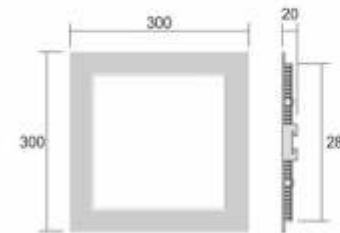

6W SMD2835

Diameter \varnothing 120x120xH20mm
Hole cut \varnothing 105x105mm

Model No EB940-12S
Input Voltage (V) AC85-265V
Frequency (Hz) 50/60Hz
Power (W) SMD2835 12W
Beam Angle 120°
Light Flux: 90-110Lm/W
Color Temperature 3000K, 4000K, 6000K
Color Render Index >80

12W SMD2835

Diameter \varnothing 170x170xH20mm
Hole cut \varnothing 155x155mm

Model No EB940-18S
Input Voltage (V) AC85-265V
Frequency (Hz) 50/60Hz
Power (W) SMD2835 18W
Beam Angle 120°
Light Flux: 90-110Lm/W
Color Temperature 3000K, 4000K, 6000K
Color Render Index >80

18W SMD2835

Diameter \varnothing 225x225xH20mm
Hole cut \varnothing 205x205mm

Model No EB940-24S
Input Voltage (V) AC85-265V
Frequency (Hz) 50/60Hz
Power (W) SMD2835 24W
Beam Angle 120°
Light Flux: 90-110Lm/W
Color Temperature 3000K, 4000K, 6000K
Color Render Index >80

24W SMD2835

Diameter \varnothing 300x300xH20mm
Hole cut \varnothing 285x285mm