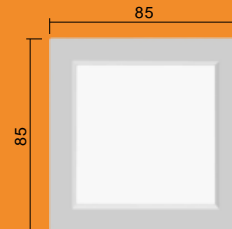

# SUPER SLIM LED Panel Light Series

Model No	EB940-3S
Input Voltage(V)	AC85-265V
Frequency(Hz)	50/60Hz
Power(W)	SMD2835 3W
Beam Angle	120°
Light Flux	90-110Lm/W
Color Temperature	3000K, 4000K, 6000K
Color Render Index	80

**3W SMD2835 SURFACE**

Diameter  $\varnothing 85 \times 85 \times H20\text{mm}$   
Hole Cut  $\varnothing 75 \times 75\text{mm}$