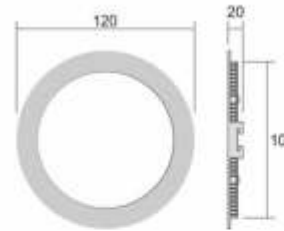

6W SMD2835

Diameter \varnothing 120xH20mm
Hole cut \varnothing 105mm

Model No EB940-12R
Input Voltage (V) AC85-265V
Frequency (Hz) 50/60Hz
Power (W) SMD2835 12W
Beam Angle 120°
Light Flux: 90-110Lm/W
Color Temperature 3000K, 4000K, 6000K
Color Render Index >80

12W SMD2835

Diameter \varnothing 170xH20mm
Hole cut \varnothing 155mm

Model No EB940-18R
Input Voltage (V) AC85-265V
Frequency (Hz) 50/60Hz
Power (W) SMD2835 18W
Beam Angle 120°
Light Flux: 90-110Lm/W
Color Temperature 3000K, 4000K, 6000K
Color Render Index >80

18W SMD2835

Diameter \varnothing 225xH20mm
Hole cut \varnothing 205mm

Model No EB940-24R
Input Voltage (V) AC85-265V
Frequency (Hz) 50/60Hz
Power (W) SMD2835 24W
Beam Angle 120°
Light Flux: 90-110Lm/W
Color Temperature 3000K, 4000K, 6000K
Color Render Index >80

24W SMD2835

Diameter \varnothing 300xH20mm
Hole cut \varnothing 285mm