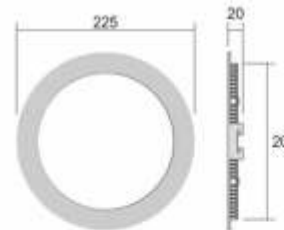

6W SMD2835

Diameter \varnothing 120xH20mm
Hole cut \varnothing 105mm

Model No EB940-12R
Input Voltage (V) AC85-265V
Frequency (Hz) 50/60Hz
Power (W) SMD2835 12W
Beam Angle 120°
Light Flux: 90-110Lm/W
Color Temperature 3000K, 4000K, 6000K
Color Render Index >80

12W SMD2835

Diameter \varnothing 170xH20mm
Hole cut \varnothing 155mm

Model No EB940-18R
Input Voltage (V) AC85-265V
Frequency (Hz) 50/60Hz
Power (W) SMD2835 18W
Beam Angle 120°
Light Flux: 90-110Lm/W
Color Temperature 3000K, 4000K, 6000K
Color Render Index >80

18W SMD2835

Diameter \varnothing 225xH20mm
Hole cut \varnothing 205mm

Model No EB940-24R
Input Voltage (V) AC85-265V
Frequency (Hz) 50/60Hz
Power (W) SMD2835 24W
Beam Angle 120°
Light Flux: 90-110Lm/W
Color Temperature 3000K, 4000K, 6000K
Color Render Index >80

24W SMD2835

Diameter \varnothing 300xH20mm
Hole cut \varnothing 285mm