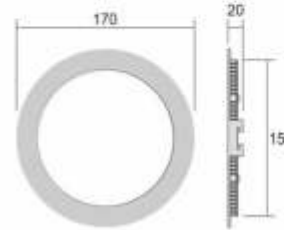

6W SMD2835

Diameter \varnothing 120xH20mm
Hole cut \varnothing 105mm

Model No EB940-12R
Input Voltage (V) AC85-265V
Frequency (Hz) 50/60Hz
Power (W) SMD2835 12W
Beam Angle 120°
Light Flux: 90-110Lm/W
Color Temperature 3000K, 4000K, 6000K
Color Render Index >80

12W SMD2835

Diameter \varnothing 170xH20mm
Hole cut \varnothing 155mm

Model No EB940-18R
Input Voltage (V) AC85-265V
Frequency (Hz) 50/60Hz
Power (W) SMD2835 18W
Beam Angle 120°
Light Flux: 90-110Lm/W
Color Temperature 3000K, 4000K, 6000K
Color Render Index >80

18W SMD2835

Diameter \varnothing 225xH20mm
Hole cut \varnothing 205mm

Model No EB940-24R
Input Voltage (V) AC85-265V
Frequency (Hz) 50/60Hz
Power (W) SMD2835 24W
Beam Angle 120°
Light Flux: 90-110Lm/W
Color Temperature 3000K, 4000K, 6000K
Color Render Index >80

24W SMD2835

Diameter \varnothing 300xH20mm
Hole cut \varnothing 285mm