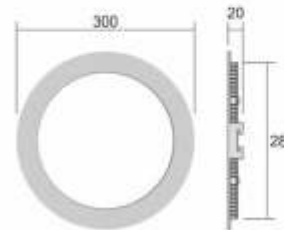

6W SMD2835

Diameter \varnothing 120xH20mm
Hole cut \varnothing 105mm

Model No EB940-12R
Input Voltage (V) AC85-265V
Frequency (Hz) 50/60Hz
Power (W) SMD2835 12W
Beam Angle 120°
Light Flux: 90-110Lm/W
Color Temperature 3000K, 4000K, 6000K
Color Render Index >80

12W SMD2835

Diameter \varnothing 170xH20mm
Hole cut \varnothing 155mm

Model No EB940-18R
Input Voltage (V) AC85-265V
Frequency (Hz) 50/60Hz
Power (W) SMD2835 18W
Beam Angle 120°
Light Flux: 90-110Lm/W
Color Temperature 3000K, 4000K, 6000K
Color Render Index >80

18W SMD2835

Diameter \varnothing 225xH20mm
Hole cut \varnothing 205mm

Model No EB940-24R
Input Voltage (V) AC85-265V
Frequency (Hz) 50/60Hz
Power (W) SMD2835 24W
Beam Angle 120°
Light Flux: 90-110Lm/W
Color Temperature 3000K, 4000K, 6000K
Color Render Index >80

24W SMD2835

Diameter \varnothing 300xH20mm
Hole cut \varnothing 285mm