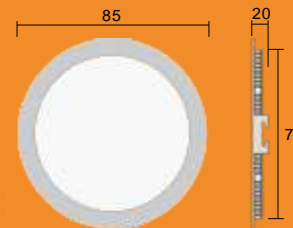

# SUPER SLIM LED Panel Light Series

Model No	EB940-3R
Input Voltage(V)	AC85-265V
Frequency(Hz)	50/60Hz
Power(W)	SMD2835 3W
Beam Angle	120°
Light Flux	90-110Lm/W
Color Temperature	3000K, 4000K, 6000K
Color Render Index	80

**3W SMD2835 SURFACE**

Diameter  $\varnothing 85 \times H20$   
Hole Cut  $\varnothing 75\text{mm}$