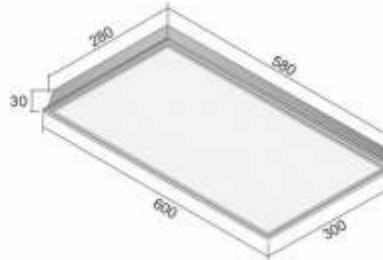

20W SMD2835 **300x300**

Diameter \varnothing 300x300xH30mm
Hole cut \varnothing 280x280mm

Model No EB980-600x600
 Input Voltage (V) AC85-265V
 Frequency (Hz) 50/60Hz
 Power (W) SMD2835 48W
 Beam Angle 120°
 Light Flux: 90-110Lm/W
 Color Temperature 3000K, 4000K, 6000K
 Color Render Index >80

48W SMD2835 **600x600**

Diameter \varnothing 600x600xH30mm
Hole cut \varnothing 580x580mm

Model No EB980-300x600
 Input Voltage (V) AC220V
 Frequency (Hz) 50/60Hz
 Power (W) SMD2835 30W
 Beam Angle 120°
 Light Flux: 90-110Lm/W
 Color Temperature 3000K, 4000K, 6000K
 Color Render Index >80

30W SMD2835 **300x600**

Diameter \varnothing 300x600xH30mm
Hole cut \varnothing 280x580mm

Model No EB980-300x1200
 Input Voltage (V) AC85-265V
 Frequency (Hz) 50/60Hz
 Power (W) SMD2835 49W
 Beam Angle 120°
 Light Flux: 90-110Lm/W
 Color Temperature 3000K, 4000K, 6000K
 Color Render Index >80

49W SMD2835 **300x1200**

Diameter \varnothing 300x1200xH30mm
Hole cut \varnothing 280x1180mm