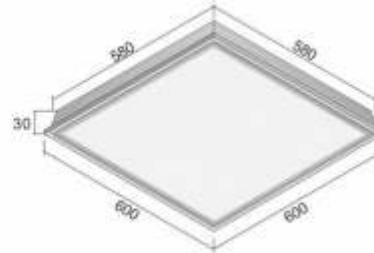

20W SMD2835 **300x300**

Diameter \varnothing 300x300xH30mm
Hole cut \varnothing 280x280mm

Model No EB980-600x600
 Input Voltage (V) AC85-265V
 Frequency (Hz) 50/60Hz
 Power (W) SMD2835 48W
 Beam Angle 120°
 Light Flux: 90-110Lm/W
 Color Temperature 3000K, 4000K, 6000K
 Color Render Index >80

48W SMD2835 **600x600**

Diameter \varnothing 600x600xH30mm
Hole cut \varnothing 580x580mm

Model No EB980-300x600
 Input Voltage (V) AC220V
 Frequency (Hz) 50/60Hz
 Power (W) SMD2835 30W
 Beam Angle 120°
 Light Flux: 90-110Lm/W
 Color Temperature 3000K, 4000K, 6000K
 Color Render Index >80

30W SMD2835 **300x600**

Diameter \varnothing 300x600xH30mm
Hole cut \varnothing 280x580mm

Model No EB980-300x1200
 Input Voltage (V) AC85-265V
 Frequency (Hz) 50/60Hz
 Power (W) SMD2835 49W
 Beam Angle 120°
 Light Flux: 90-110Lm/W
 Color Temperature 3000K, 4000K, 6000K
 Color Render Index >80

49W SMD2835 **300x1200**

Diameter \varnothing 300x1200xH30mm
Hole cut \varnothing 280x1180mm