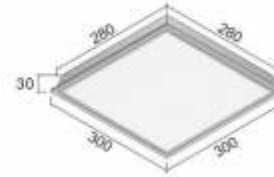

20W SMD2835 **300x300**

Diameter \varnothing 300x300xH30mm
Hole cut \varnothing 280x280mm

Model No EB980-600x600
 Input Voltage (V) AC85-265V
 Frequency (Hz) 50/60Hz
 Power (W) SMD2835 48W
 Beam Angle 120°
 Light Flux: 90-110Lm/W
 Color Temperature 3000K, 4000K, 6000K
 Color Render Index >80

48W SMD2835 **600x600**

Diameter \varnothing 600x600xH30mm
Hole cut \varnothing 580x580mm

Model No EB980-300x600
 Input Voltage (V) AC220V
 Frequency (Hz) 50/60Hz
 Power (W) SMD2835 30W
 Beam Angle 120°
 Light Flux: 90-110Lm/W
 Color Temperature 3000K, 4000K, 6000K
 Color Render Index >80

30W SMD2835 **300x600**

Diameter \varnothing 300x600xH30mm
Hole cut \varnothing 280x580mm

Model No EB980-300x1200
 Input Voltage (V) AC85-265V
 Frequency (Hz) 50/60Hz
 Power (W) SMD2835 49W
 Beam Angle 120°
 Light Flux: 90-110Lm/W
 Color Temperature 3000K, 4000K, 6000K
 Color Render Index >80

49W SMD2835 **300x1200**

Diameter \varnothing 300x1200xH30mm
Hole cut \varnothing 280x1180mm