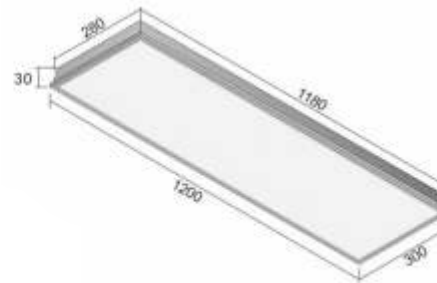

20W SMD2835 **300x300**

Diameter \varnothing 300x300xH30mm
Hole cut \varnothing 280x280mm

Model No EB980-600x600
 Input Voltage (V) AC85-265V
 Frequency (Hz) 50/60Hz
 Power (W) SMD2835 48W
 Beam Angle 120°
 Light Flux: 90-110Lm/W
 Color Temperature 3000K, 4000K, 6000K
 Color Render Index >80

48W SMD2835 **600x600**

Diameter \varnothing 600x600xH30mm
Hole cut \varnothing 580x580mm

Model No EB980-300x600
 Input Voltage (V) AC220V
 Frequency (Hz) 50/60Hz
 Power (W) SMD2835 30W
 Beam Angle 120°
 Light Flux: 90-110Lm/W
 Color Temperature 3000K, 4000K, 6000K
 Color Render Index >80

30W SMD2835 **300x600**

Diameter \varnothing 300x600xH30mm
Hole cut \varnothing 280x580mm

Model No EB980-300x1200
 Input Voltage (V) AC85-265V
 Frequency (Hz) 50/60Hz
 Power (W) SMD2835 49W
 Beam Angle 120°
 Light Flux: 90-110Lm/W
 Color Temperature 3000K, 4000K, 6000K
 Color Render Index >80

49W SMD2835 **300x1200**

Diameter \varnothing 300x1200xH30mm
Hole cut \varnothing 280x1180mm