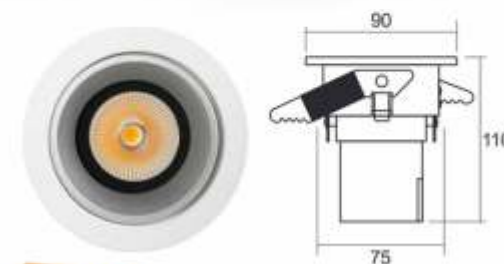

7W

Model No	ET135-7W
Input Voltage (V)	AC85-265V
Frequency (Hz)	50/60Hz
Power (W)	COB 7W
Beam Angle	36°
Light Flux:	90-110Lm/W
Color Temperature	3000K、4000K、6000K
Color Render Index	≥80
Diameter	Ø90xH110mm
Hole cut	⊕ Ø75mm