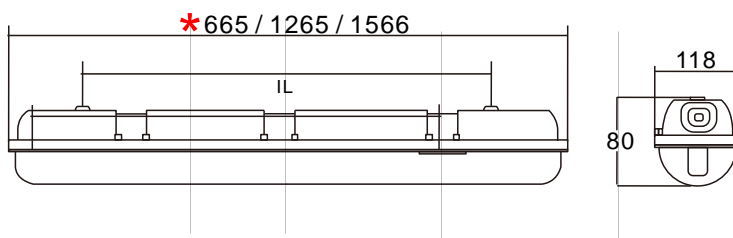

Powerlite

TB3040

- Housing : PC & ABS
- Diffuser : PC(Transparent or opal optional)
- Clip : Stainless Steel
- LED : High Quality LED Chips
- Driver : LiFud / Osram
- Protection : IP65 rating
- Version : Surface mounted or Pending

* Part No.	Wattage (W)	Size (mm) L*W*H	Installation Length (mm)
TB3020	20	665*118*80	360mm
TB3040	40	1265*118*80	860mm
TB3060	60	1566*118*80	960mm