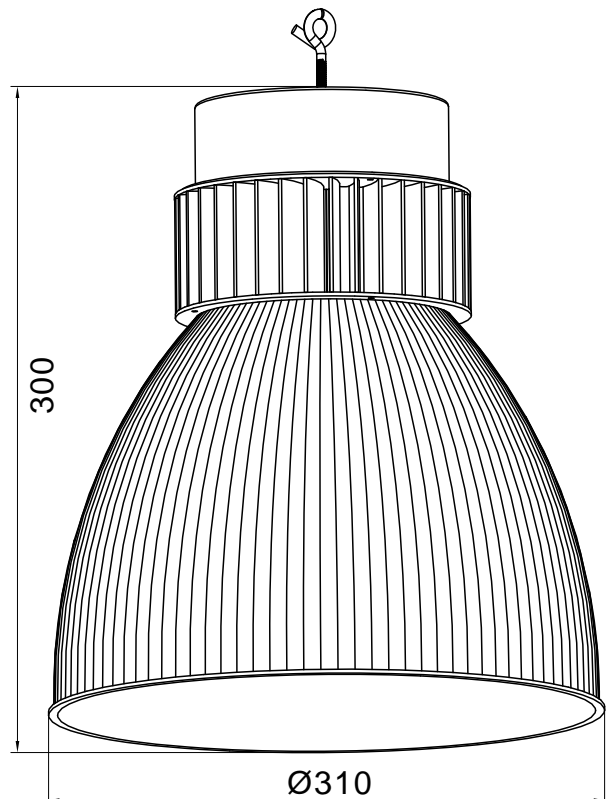

# Product Specification

## PLD12016

Reflector : Polycarbonate V2  
Diffuser : Lens  
Housing : Alum. Spinning  
Heat Sink : Alum.Extrusion  
LED Power : Citizen CLU03X 5000lm  
Version : Osram Mini Core  
Philips SLM

Ceiling Plate