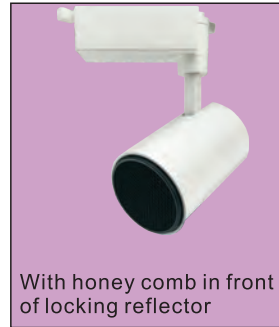

Google

TLD3321

- Trim :Alum. Die Cast
- Reflector :Square Facet Alum. OD72mm
- Diffuser :Without Glass
- Housing :Alum.Extrusion
- Track :Single Phase/ Three Phases
- LED Power :Luminus 8W/ 13W
- Versions :Citizen 8W/ 13W
- Osram Basic Core 800lm
- Philips SLM C 800lm