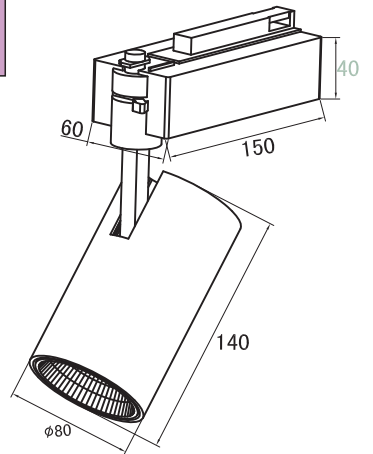

Google

TLD3321

- Trim :Alum. Die Cast
- Reflector :Square Facet Alum. OD72mm
- Diffuser :Without Glass
- Housing :Alum.Extrusion
- Track :Single Phase/ Three Phases
- LED Power :Luminus 8W/ 13W
- Versions :Citizen 8W/ 13W
- Osram Basic Core 800lm
- Philips SLM C 800lm

Tracy

TLD3322

- Trim :Alum. Die Cast
- Reflector :Pebble Facet Alum. OD72mm
- Diffuser :Without Glass
- Housing :Alum.Extrusion
- Track :Single Phase/ Three Phases
- LED Power :Luminus 18W 2000lm
- Versions :Citizen 18W 2000lm
- Osram Basic Core 2000lm
- Philips SLM C 2000lm