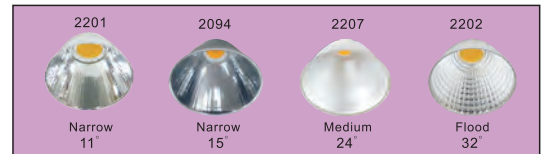

Google

TLD3321

- Trim :Alum. Die Cast
- Reflector :Square Facet Alum. OD72mm
- Diffuser :Without Glass
- Housing :Alum.Extrusion
- Track :Single Phase/ Three Phases
- LED Power :Luminus 8W/ 13W
- Versions :Citizen 8W/ 13W
- Osram Basic Core 800lm
- Philips SLM C 800lm

Tracy

TLD3322

- Trim :Alum. Die Cast
- Reflector :Pebble Facet Alum. OD72mm
- Diffuser :Without Glass
- Housing :Alum.Extrusion
- Track :Single Phase/ Three Phases
- LED Power :Luminus 18W 2000lm
- Versions :Citizen 18W 2000lm
- Osram Basic Core 2000lm
- Philips SLM C 2000lm