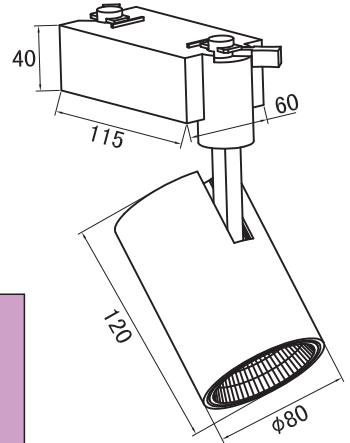

Google

TLD3321

- Trim :Alum. Die Cast
- Reflector :Square Facet Alum. OD72mm
- Diffuser :Without Glass
- Housing :Alum.Extrusion
- Track :Single Phase/ Three Phases
- LED Power :Luminus 8W/ 13W
- Versions :Citizen 8W/ 13W
- Osram Basic Core 800lm
- Philips SLM C 800lm

Tracy

TLD3322

- Trim :Alum. Die Cast
- Reflector :Pebble Facet Alum. OD72mm
- Diffuser :Without Glass
- Housing :Alum.Extrusion
- Track :Single Phase/ Three Phases
- LED Power :Luminus 18W 2000lm
- Versions :Citizen 18W 2000lm
- Osram Basic Core 2000lm
- Philips SLM C 2000lm