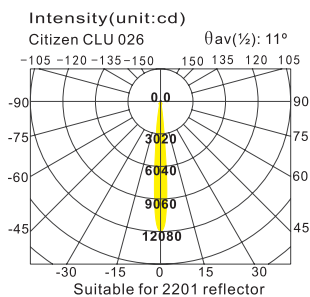

Widgerm Lighting Ltd.

匯湛照明有限公司

Hong Kong Office: Flat A, 3/F., Tak Wing Ind. Building, 3 Tsun Wen Rd., Tuen Mun, N.T., Hong Kong
China Factory: Fulusha Village, Shatian Town, Dongguan City, Guangdong Province, China

Facebook: www.facebook.com/Widgerm
Web: <http://www.widgerm.com.hk>
E-mail: info@widgerm.com.hk
Tel: (+852) 2465 5679 Fax: (+852) 2455 8434