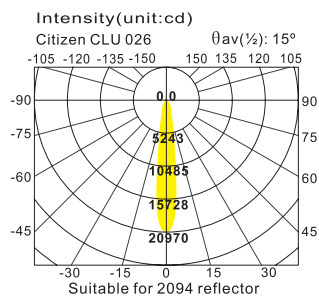

Google

TLD3321

- Trim :Alum. Die Cast
- Reflector :Square Facet Alum. OD72mm
- Diffuser :Without Glass
- Housing :Alum.Extrusion
- Track :Single Phase/ Three Phases
- LED Power :Luminus 8W/ 13W
- Versions :Citizen 8W/ 13W
- Osram Basic Core 800lm
- Philips SLM C 800lm

Tracy

TLD3322

- Trim :Alum. Die Cast
- Reflector :Pebble Facet Alum. OD72mm
- Diffuser :Without Glass
- Housing :Alum.Extrusion
- Track :Single Phase/ Three Phases
- LED Power :Luminus 18W 2000lm
- Versions :Citizen 18W 2000lm
- Osram Basic Core 2000lm
- Philips SLM C 2000lm