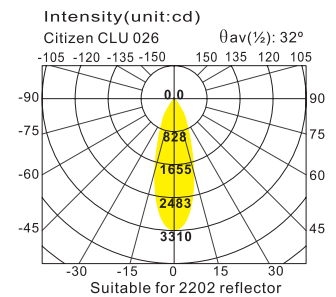

Google

TLD3321

- Trim :Alum. Die Cast
- Reflector :Square Facet Alum. OD72mm
- Diffuser :Without Glass
- Housing :Alum.Extrusion
- Track :Single Phase/ Three Phases
- LED Power :Luminus 8W/ 13W
- Versions :Citizen 8W/ 13W
- Osram Basic Core 800lm
- Philips SLM C 800lm

Tracy

TLD3322

- Trim :Alum. Die Cast
- Reflector :Pebble Facet Alum. OD72mm
- Diffuser :Without Glass
- Housing :Alum.Extrusion
- Track :Single Phase/ Three Phases
- LED Power :Luminus 18W 2000lm
- Versions :Citizen 18W 2000lm
- Osram Basic Core 2000lm
- Philips SLM C 2000lm