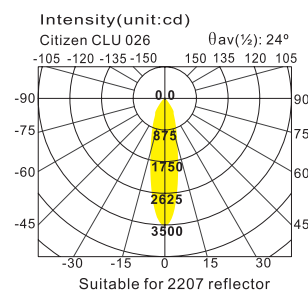

Google

TLD3321

- Trim :Alum. Die Cast
- Reflector :Square Facet Alum. OD72mm
- Diffuser :Without Glass
- Housing :Alum.Extrusion
- Track :Single Phase/ Three Phases
- LED Power :Luminus 8W/ 13W
- Versions :Citizen 8W/ 13W
- Osram Basic Core 800lm
- Philips SLM C 800lm

Tracy

TLD3322

- Trim :Alum. Die Cast
- Reflector :Pebble Facet Alum. OD72mm
- Diffuser :Without Glass
- Housing :Alum.Extrusion
- Track :Single Phase/ Three Phases
- LED Power :Luminus 18W 2000lm
- Versions :Citizen 18W 2000lm
- Osram Basic Core 2000lm
- Philips SLM C 2000lm