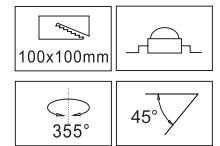

### LDW2311

- Outer Trim :Alum.
- Inner Trim :Alum.Die Cast
- Housing :Alum. Die Cast
- Reflector :OD50mm  
Square Facet Alum.
- Diffuser :Without Glass / Clear Glass
- Heat sink :Alum.Extrusion
- LED Power :Luminus 8W 800lm
- Versions :Citizen 8W 800lm  
Bridgelux V 10 800lm  
Philips SLM C 800lm  
Osram Basic Core 800lm