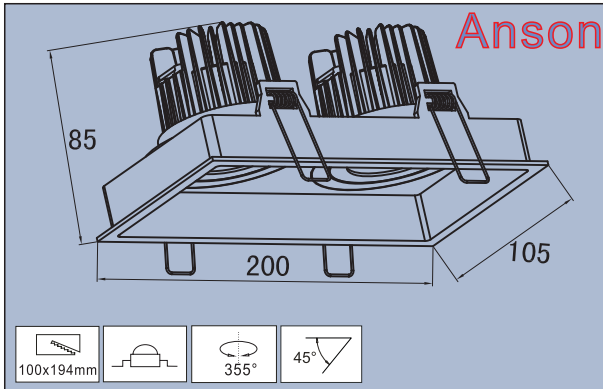

### LDW2311

- Outer Trim :Alum.
- Inner Trim :Alum.Die Cast
- Housing :Alum. Die Cast
- Reflector :OD50mm  
Square Facet Alum.
- Diffuser :Without Glass / Clear Glass
- Heat sink :Alum.Extrusion
- LED Power :Luminus 8W 800lm
- Versions :Citizen 8W 800lm  
Bridgelux V 10 800lm  
Philips SLM C 800lm  
Osram Basic Core 800lm