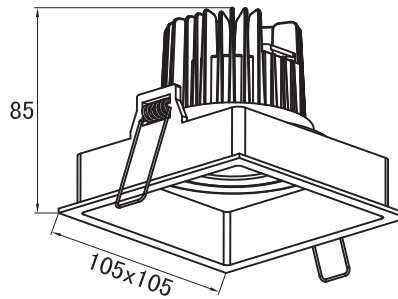

### LDW2311

- Outer Trim :Alum.
- Inner Trim :Alum.Die Cast
- Housing :Alum. Die Cast
- Reflector :OD50mm  
Square Facet Alum.
- Diffuser :Without Glass / Clear Glass
- Heat sink :Alum.Extrusion
- LED Power :Luminus 8W 800lm
- Versions :Citizen 8W 800lm  
Bridgelux V 10 800lm  
Philips SLM C 800lm  
Osram Basic Core 800lm