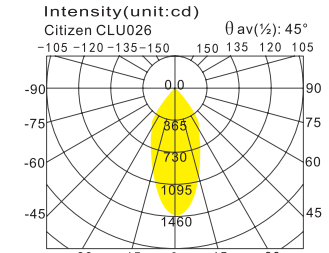

1021-CZ

LDW2200

- Trim :Alum. Turning
- Low Reflector :Sand Blasting / Anodized
- Upper Reflector :Square Facet, Frosted
  Anodized, OD 50mm
- Heat Sink :Alum. Die Casting
- LED Power :10W Warm Dimming
- Versions :Luminus 8W 800lm
  Citizen 8W 800lm
  Bridgelux V 10 800lm
  Philips SLM C 800lm
  Osram Basic Core 800lm