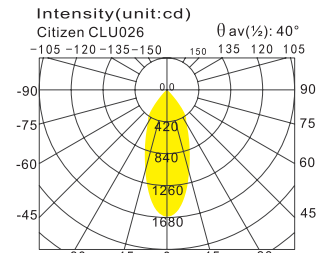

LED Recessed Down light

Visit us at:
Hong Kong Lighting Fair 2017 Booth No.: 1C-D40, Date: Oct.27-30
Lighting & Building, Frankfurt, 2018 Hall 10.1-A20, Date: March.18-23

- Gimbal

Julie

LDW2311

- Outer Trim :Alum.
- Inner Trim :Alum.Die Cast
- Housing :Alum. Die Cast
- Reflector :OD50mm
  Square Facet Alum.
- Diffuser :Without Glass / Clear Glass
- Heat sink :Alum.Extrusion
- LED Power :Luminus 8W 800lm
- Versions :Citizen 8W 800lm
  Bridgelux V 10 800lm
  Philips SLM C 800lm
  Osram Basic Core 800lm

Anson

LDW2312

- Outer Trim :Alum.
- Inner Trim :Alum.Die Cast
- Housing :Alum. Die Cast
- Reflector :OD50mm
  Square Facet Alum.
- Diffuser :Without Glass / Clear Glass
- Heat sink :Alum.Extrusion
- LED Power :Luminus 8W 800lm
- Versions :Citizen 8W 800lm
  Bridgelux V 10 800lm
  Philips SLM C 800lm
  Osram Basic Core 800lm

1028-CZ

1128-CZ

1021-CZ

LDW2200

- Trim :Alum. Turning
- Low Reflector :Sand Blasting / Anodized
- Upper Reflector :Square Facet, Frosted
  Anodized, OD 50mm
- Heat Sink :Alum. Die Casting
- LED Power :10W Warm Dimming
- Versions :Luminus 8W 800lm
  Citizen 8W 800lm
  Bridgelux V 10 800lm
  Philips SLM C 800lm
  Osram Basic Core 800lm

Widegerm Lighting Ltd.

Hong Kong Office: Flat A, 3/F., Tak Wing Ind. Building, 3 Tsun Wen Rd., Tuen Mun, N.T., Hong Kong
China Factory: Fulusha Village, Shatian Town, Dongguan City, Guangdong Province, China

匯湛照明有限公司

Facebook: www.facebook.com/Widegerm
Web: <http://www.widegerm.com.hk>
E-mail: info@widegerm.com.hk
Tel: (+852) 2465 5679 Fax: (+852) 2455 8434