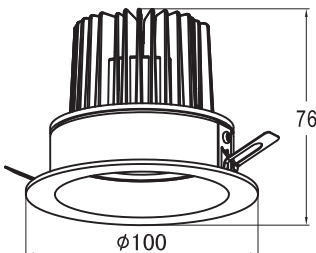

### LDW2311

- Outer Trim :Alum.
- Inner Trim :Alum.Die Cast
- Housing :Alum. Die Cast
- Reflector :OD50mm  
Square Facet Alum.
- Diffuser :Without Glass / Clear Glass
- Heat sink :Alum.Extrusion
- LED Power :Luminus 8W 800lm
- Versions :Citizen 8W 800lm  
Bridgelux V 10 800lm  
Philips SLM C 800lm  
Osram Basic Core 800lm

### LDW2312

- Outer Trim :Alum.
- Inner Trim :Alum.Die Cast
- Housing :Alum. Die Cast
- Reflector :OD50mm  
Square Facet Alum.
- Diffuser :Without Glass / Clear Glass
- Heat sink :Alum.Extrusion
- LED Power :Luminus 8W 800lm
- Versions :Citizen 8W 800lm  
Bridgelux V 10 800lm  
Philips SLM C 800lm  
Osram Basic Core 800lm

### LDW2200

- Trim :Alum. Turning
- Low Reflector :Sand Blasting / Anodized
- Upper Reflector :Square Facet, Frosted  
Anodized, OD 50mm
- Heat Sink :Alum. Die Casting
- LED Power :10W Warm Dimming
- Versions :Luminus 8W 800lm  
Citizen 8W 800lm  
Bridgelux V 10 800lm  
Philips SLM C 800lm  
Osram Basic Core 800lm