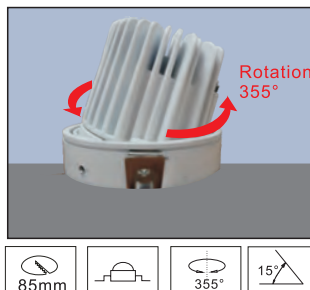

Widegerm Lighting Ltd.

Hong Kong Office: Flat A, 3/F., Tak Wing Ind. Building, 3 Tsun Wen Rd., Tuen Mun, N.T., Hong Kong
China Factory: Fulusha Village, Shatian Town, Dongguan City, Guangdong Province, China

匯湛照明有限公司

Facebook: www.facebook.com/Widegerm
Web: <http://www.widegerm.com.hk>
E-mail: info@widegerm.com.hk
Tel: (+852) 2465 5679 Fax: (+852) 2455 8434