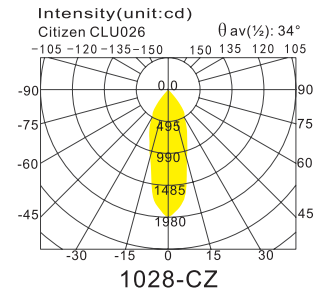

LED Recessed Down light

Visit us at:
Hong Kong Lighting Fair 2017 Booth No.: 1C-D40, Date: Oct.27-30
Lighting & Building, Frankfurt, 2018 Hall 10.1-A20, Date: March.18-23

- Gimbal

Julie

LDW2311

- Outer Trim :Alum.
- Inner Trim :Alum.Die Cast
- Housing :Alum. Die Cast
- Reflector :OD50mm
  Square Facet Alum.
- Diffuser :Without Glass / Clear Glass
- Heat sink :Alum.Extrusion
- LED Power :Luminus 8W 800lm
- Versions :Citizen 8W 800lm
  Bridgelux V 10 800lm
  Philips SLM C 800lm
  Osram Basic Core 800lm

Anson

LDW2312

- Outer Trim :Alum.
- Inner Trim :Alum.Die Cast
- Housing :Alum. Die Cast
- Reflector :OD50mm
  Square Facet Alum.
- Diffuser :Without Glass / Clear Glass
- Heat sink :Alum.Extrusion
- LED Power :Luminus 8W 800lm
- Versions :Citizen 8W 800lm
  Bridgelux V 10 800lm
  Philips SLM C 800lm
  Osram Basic Core 800lm

1028-CZ

1128-CZ

1021-CZ

LDW2200

- Trim :Alum. Turning
- Low Reflector :Sand Blasting / Anodized
- Upper Reflector :Square Facet, Frosted
  Anodized, OD 50mm
- Heat Sink :Alum. Die Casting
- LED Power :10W Warm Dimming
- Versions :Luminus 8W 800lm
  Citizen 8W 800lm
  Bridgelux V 10 800lm
  Philips SLM C 800lm
  Osram Basic Core 800lm

Widegerm Lighting Ltd.

Hong Kong Office: Flat A, 3/F., Tak Wing Ind. Building, 3 Tsun Wen Rd., Tuen Mun, N.T., Hong Kong
China Factory: Fulusha Village, Shatian Town, Dongguan City, Guangdong Province, China

匯湛照明有限公司

Facebook: www.facebook.com/Widegerm
Web: <http://www.widegerm.com.hk>
E-mail: info@widegerm.com.hk
Tel: (+852) 2465 5679 Fax: (+852) 2455 8434