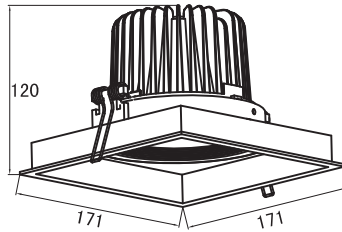

### LDW6611

- Outer Trim :Alum.
- Inner Trim :Alum.Die Cast
- Housing :Alum. Die Cast
- Reflector :OD111mm  
Square Facet Alum.
- Diffuser :Without Glass / Clear Glass
- Heat sink :Alum.Extrusion
- LED Power :Luminus 28W 3000lm
- Versions :Citizen 28W 3000lm  
Bridgelux V 18 3000lm  
Philips SLM C 3000lm  
Osram Basic Core 3000lm

### LDW6612

- Outer Trim :Alum.
- Inner Trim :Alum.Die Cast
- Housing :Alum. Die Cast
- Reflector :OD111mm  
Square Facet Alum.
- Diffuser :Without Glass / Clear Glass
- Heat sink :Alum.Extrusion
- LED Power :Luminus 28W 3000lm
- Versions :Citizen 28W 3000lm  
Bridgelux V 18 3000lm  
Philips SLM C 3000lm  
Osram Basic Core 3000lm