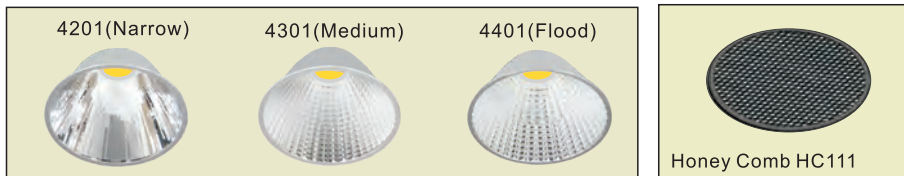

Reflector Beam Angles:

Widegerm Lighting Ltd.

Hong Kong Office: Flat A, 3/F., Tak Wing Ind. Building, 3 Tsun Wen Rd., Tuen Mun, N.T., Hong Kong
China Factory: Fulusha Village, Shatian Town, Dongguan City, Guangdong Province, China

匯港照明有限公司

Facebook: www.facebook.com/Widegerm
Web: <http://www.widegerm.com.hk>
E-mail: info@widegerm.com.hk
Tel: (+852) 2465 5679 Fax : (+852) 2455 8434