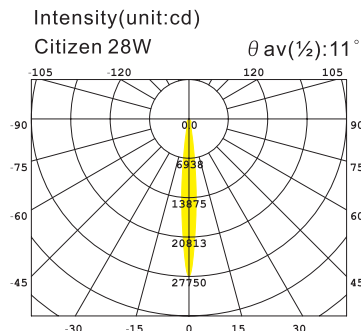

Reflector Beam Angles:

Widegerm Lighting Ltd.

Hong Kong Office: Flat A, 3/F., Tak Wing Ind. Building, 3 Tsun Wen Rd., Tuen Mun, N.T., Hong Kong
China Factory: Fulusha Village, Shatian Town, Dongguan City, Guangdong Province, China

匯港照明有限公司

Facebook: www.facebook.com/Widegerm
Web: <http://www.widegerm.com.hk>
E-mail: info@widegerm.com.hk
Tel: (+852) 2465 5679 Fax : (+852) 2455 8434