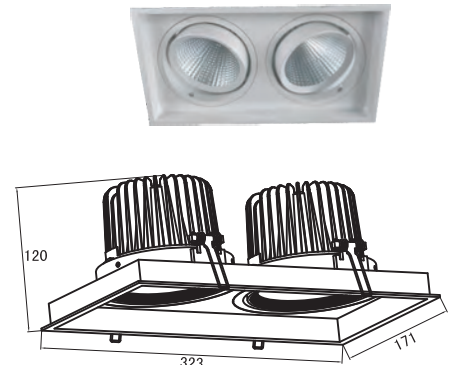

## - Gimbal

### LDW6611

- Outer Trim :Alum.
- Inner Trim :Alum.Die Cast
- Housing :Alum. Die Cast
- Reflector :OD111mm  
Square Facet Alum.
- Diffuser :Without Glass / Clear Glass
- Heat sink :Alum.Extrusion
- LED Power :Luminus 28W 3000lm
- Versions :Citizen 28W 3000lm  
Bridgelux V 18 3000lm  
Philips SLM C 3000lm  
Osram Basic Core 3000lm

### LDW6612

- Outer Trim :Alum.
- Inner Trim :Alum.Die Cast
- Housing :Alum. Die Cast
- Reflector :OD111mm  
Square Facet Alum.
- Diffuser :Without Glass / Clear Glass
- Heat sink :Alum.Extrusion
- LED Power :Luminus 28W 3000lm
- Versions :Citizen 28W 3000lm  
Bridgelux V 18 3000lm  
Philips SLM C 3000lm  
Osram Basic Core 3000lm