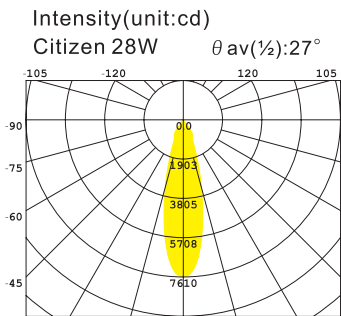

Reflector Beam Angles:

Widegerm Lighting Ltd.

Hong Kong Office: Flat A, 3/F., Tak Wing Ind. Building, 3 Tsun Wen Rd., Tuen Mun, N.T., Hong Kong
China Factory: Fulusha Village, Shatian Town, Dongguan City, Guangdong Province, China

匯港照明有限公司

Facebook: www.facebook.com/Widegerm
Web: <http://www.widegerm.com.hk>
E-mail: info@widegerm.com.hk
Tel: (+852) 2465 5679 Fax : (+852) 2455 8434