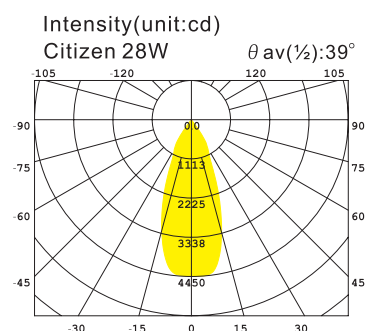

Reflector Beam Angles:

Widegerm Lighting Ltd.

Hong Kong Office: Flat A, 3/F., Tak Wing Ind. Building, 3 Tsun Wen Rd., Tuen Mun, N.T., Hong Kong
China Factory: Fulusha Village, Shatian Town, Dongguan City, Guangdong Province, China

匯港照明有限公司

Facebook: www.facebook.com/Widegerm
Web: <http://www.widegerm.com.hk>
E-mail: info@widegerm.com.hk
Tel: (+852) 2465 5679 Fax : (+852) 2455 8434