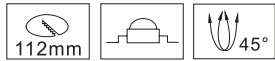

LDW508

Trim	: Alum. Die Cast
Housing	: Alum. Die Cast
Diffuser	: With Glass / without Glass
Reflector	: OD72mm Square facet
LED Power	: Luminus 14mm 3000lm
Versions	: Citizen 1206 3000lm
	: Bridgelux V13 3000lm
	: Xicato XTM 3000lm
	: Fortimo SLM 3000lm
	: PrevaLED Core 3000lm
	: Tridonic SLE 3000lm