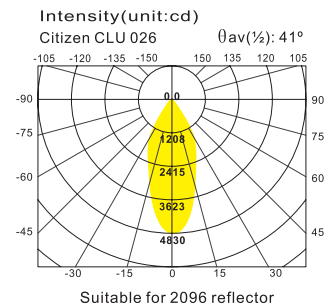

LED Recessed Down light

Visit us at:
Hong Kong Lighting Fair 2017 Booth No.: 1C-D40, Date: Oct.27-30
Lighting & Building, Frankfurt, 2018 Hall 10.1-A20, Date: March.18-23

- Adjustable

Application : Retail, Super market and Department store.

LDW508

Trim	: Alum. Die Cast
Housing	: Alum. Die Cast
Diffuser	: With Glass / without Glass
Reflector	: OD72mm Square facet
LED Power	: Luminus 14mm 3000lm
Versions	: Citizen 1206 3000lm
	: Bridgelux V13 3000lm
	: Xicato XTM 3000lm
	: Fortimo SLM 3000lm
	: PrevaLED Core 3000lm
	: Tridonic SLE 3000lm

Twist Locking

- Stylish design
- Two axis directional
- Front trims & LED engine are interchangeable

Remark :

Segment reflector with LOR 93%, Honey comb, Dichroic Lens elongation lens, semi frosted or fully frosted glass could be options

2094

Widegerm Lighting Ltd.

Hong Kong Office: Flat A, 3/F., Tak Wing Ind. Building, 3 Tsun Wen Rd., Tuen Mun, N.T., Hong Kong
China Factory: Fulusha Village, Shatian Town, Dongguan City, Guangdong Province, China

匯湛照明有限公司

Facebook: www.facebook.com/Widegerm
Web: <http://www.widegerm.com.hk>
E-mail: info@widegerm.com.hk
Tel: (+852) 2465 5679 Fax: (+852) 2455 8434