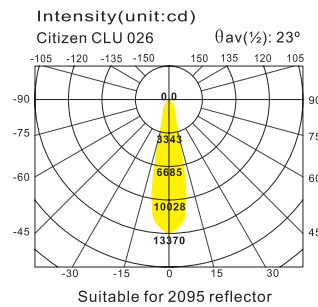

LED Recessed Down light

Visit us at:
Hong Kong Lighting Fair 2017 Booth No.: 1C-D40, Date: Oct.27-30
Lighting & Building, Frankfurt, 2018 Hall 10.1-A20, Date: March.18-23

- Adjustable

Application : Retail, Super market and Department store.

LDW508

Trim	: Alum. Die Cast
Housing	: Alum. Die Cast
Diffuser	: With Glass / without Glass
Reflector	: OD72mm Square facet
LED Power	: Luminus 14mm 3000lm
Versions	: Citizen 1206 3000lm
	: Bridgelux V13 3000lm
	: Xicato XTM 3000lm
	: Fortimo SLM 3000lm
	: PrevaLED Core 3000lm
	: Tridonic SLE 3000lm

Twist Locking

- Stylish design
- Two axis directional
- Front trims & LED engine are interchangeable

Remark :

Segment reflector with LOR 93%, Honey comb, Dichroic Lens elongation lens, semi frosted or fully frosted glass could be options

2094

Widegerm Lighting Ltd.

Hong Kong Office: Flat A, 3/F., Tak Wing Ind. Building, 3 Tsun Wen Rd., Tuen Mun, N.T., Hong Kong
China Factory: Fulusha Village, Shatian Town, Dongguan City, Guangdong Province, China

匯湛照明有限公司

Facebook: www.facebook.com/Widegerm
Web: <http://www.widegerm.com.hk>
E-mail: info@widegerm.com.hk
Tel: (+852) 2465 5679 Fax: (+852) 2455 8434