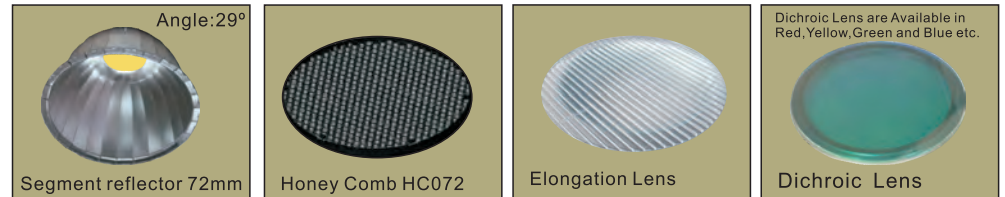

LDW508

Trim	: Alum. Die Cast
Housing	: Alum. Die Cast
Diffuser	: With Glass / without Glass
Reflector	: OD72mm Square facet
LED Power	: Luminus 14mm 3000lm
Versions	: Citizen 1206 3000lm
	: Bridgelux V13 3000lm
	: Xicato XTM 3000lm
	: Fortimo SLM 3000lm
	: PrevaLED Core 3000lm
	: Tridonic SLE 3000lm

Twist Locking

- Stylish design
- Two axis directional
- Front trims & LED engine are interchangeable

Remark :

Segment reflector with LOR 93%, Honey comb, Dichroic Lens elongation lens, semi frosted or fully frosted glass could be options