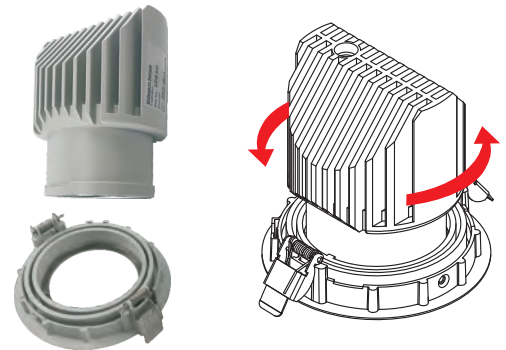

LED Recessed Down light

Visit us at:
 Hong Kong Lighting Fair 2017 Booth No.: 1C-D40, Date: Oct.27-30
 Lighting & Building, Frankfurt, 2018 Hall 10.1-A20, Date: March.18-23

- Adjustable

Application : Retail, Super market and Department store.

LDW508

Trim	: Alum. Die Cast
Housing	: Alum. Die Cast
Diffuser	: With Glass / without Glass
Reflector	: OD72mm Square facet
LED Power	: Luminus 14mm 3000lm
Versions	: Citizen 1206 3000lm
	: Bridgelux V13 3000lm
	: Xicato XTM 3000lm
	: Fortimo SLM 3000lm
	: PrevaLED Core 3000lm
	: Tridonic SLE 3000lm

Twist Locking

- Stylish design
- Two axis directional
- Front trims & LED engine are interchangeable

Remark :

Segment reflector with LOR 93%, Honey comb, Dichroic Lens elongation lens, semi frosted or fully frosted glass could be options