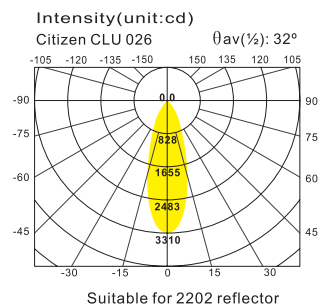

LED Recessed Down light

Visit us at:
Hong Kong Lighting Fair 2017 Booth No.: 1C-D40, Date: Oct.27-30
Lighting & Building, Frankfurt, 2018 Hall 10.1-A20, Date: March.18-23

- Adjustable

Application : Retail, Super market and Department store.

LDW508

Trim	: Alum. Die Cast
Housing	: Alum. Die Cast
Diffuser	: With Glass / without Glass
Reflector	: OD72mm Square facet
LED Power	: Luminus 14mm 3000lm
Versions	: Citizen 1206 3000lm
	: Bridgelux V13 3000lm
	: Xicato XTM 3000lm
	: Fortimo SLM 3000lm
	: PrevaLED Core 3000lm
	: Tridonic SLE 3000lm

Twist Locking

- Stylish design
- Two axis directional
- Front trims & LED engine are interchangeable

Remark :

Segment reflector with LOR 93%, Honey comb, Dichroic Lens elongation lens, semi frosted or fully frosted glass could be options

2094

Widegerm Lighting Ltd.

Hong Kong Office: Flat A, 3/F., Tak Wing Ind. Building, 3 Tsun Wen Rd., Tuen Mun, N.T., Hong Kong
China Factory: Fulusha Village, Shatian Town, Dongguan City, Guangdong Province, China

匯湛照明有限公司

Facebook: www.facebook.com/Widegerm
Web: <http://www.widegerm.com.hk>
E-mail: info@widegerm.com.hk
Tel: (+852) 2465 5679 Fax: (+852) 2455 8434