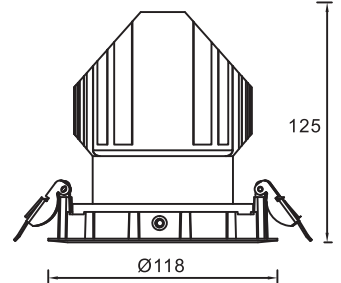

LDW508

Trim	: Alum. Die Cast
Housing	: Alum. Die Cast
Diffuser	: With Glass / without Glass
Reflector	: OD72mm Square facet
LED Power	: Luminus 14mm 3000lm
Versions	: Citizen 1206 3000lm
	: Bridgelux V13 3000lm
	: Xicato XTM 3000lm
	: Fortimo SLM 3000lm
	: PrevaLED Core 3000lm
	: Tridonic SLE 3000lm