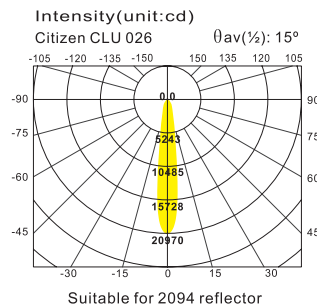

LED Recessed Down light

Visit us at:
Hong Kong Lighting Fair 2017 Booth No.: 1C-D40, Date: Oct.27-30
Lighting & Building, Frankfurt, 2018 Hall 10.1-A20, Date: March.18-23

- Adjustable

Application : Retail, Super market and Department store.

LDW508

Trim	: Alum. Die Cast
Housing	: Alum. Die Cast
Diffuser	: With Glass / without Glass
Reflector	: OD72mm Square facet
LED Power	: Luminus 14mm 3000lm
Versions	: Citizen 1206 3000lm
	: Bridgelux V13 3000lm
	: Xicato XTM 3000lm
	: Fortimo SLM 3000lm
	: PrevaLED Core 3000lm
	: Tridonic SLE 3000lm

Twist Locking

- Stylish design
- Two axis directional
- Front trims & LED engine are interchangeable

Remark :

Segment reflector with LOR 93%, Honey comb, Dichroic Lens elongation lens, semi frosted or fully frosted glass could be options

2094

Widegerm Lighting Ltd.

Hong Kong Office: Flat A, 3/F., Tak Wing Ind. Building, 3 Tsun Wen Rd., Tuen Mun, N.T., Hong Kong
China Factory: Fulusha Village, Shatian Town, Dongguan City, Guangdong Province, China

匯湛照明有限公司

Facebook: www.facebook.com/Widegerm
Web: <http://www.widegerm.com.hk>
E-mail: info@widegerm.com.hk
Tel: (+852) 2465 5679 Fax: (+852) 2455 8434