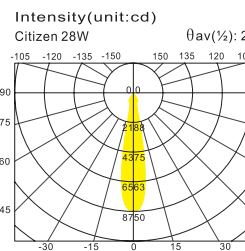

Fixed Angle

LD433

Trim : Alum. Turning
 Reflector : Square Facet Alum.
 OD91mm
 Diffuser : Clear Glass / Without Glass
 Heat Sink : Alum. Extrusion
 LED Power : Luminus 28W 3000lm
 Versions : Citizen 28W 3000lm
 Bridgelux V13 3000lm
 Philips SLM C 3000lm
 Osram Basic Core 3000lm
 Xicato XTM 3000lm