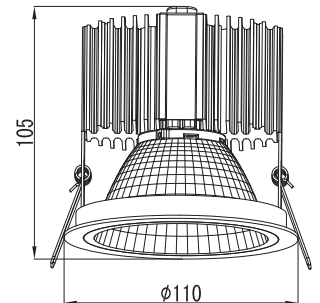

Fixed Angle

LD240

Trim : Alum. Turning
 Reflector : Square Facet
 Diffuser : Clear Glass / Without Glass
 Heat Sink : Alum. Extrusion
 LED Power : Luminus 8W 800lm
 Versions : Citizen 8W 800lm
 Bridgelux V10 800lm
 Philips SLM C 8W 800lm
 Osram Basic Core 800lm
 Xicato XTM 800lm

Fixed Angle

LD301

Trim : Alum. Die Cast/Turning
 Reflector : Stripe Facet.
 Sand Blasting
 Diffuser : Clear Glass / Without Glass
 Heat Sink : Alum. Extrusion
 LED Power : Luminus 18W 2000lm
 Versions : Citizen 18W 2000lm
 Bridgelux V13 2000lm
 Philips SLM C 2000lm
 Osram Basic Core 2000lm
 Xicato XTM 2000lm

Fixed Angle

LD433

Trim : Alum. Turning
 Reflector : Square Facet Alum.
 OD91mm
 Diffuser : Clear Glass / Without Glass
 Heat Sink : Alum. Extrusion
 LED Power : Luminus 28W 3000lm
 Versions : Citizen 28W 3000lm
 Bridgelux V13 3000lm
 Philips SLM C 3000lm
 Osram Basic Core 3000lm
 Xicato XTM 3000lm