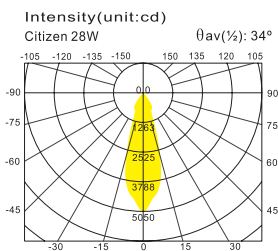

Fixed Angle

LD433

Trim : Alum. Turning
 Reflector : Square Facet Alum.
 OD91mm
 Diffuser : Clear Glass / Without Glass
 Heat Sink : Alum. Extrusion
 LED Power : Luminus 28W 3000lm
 Versions : Citizen 28W 3000lm
 Bridgelux V13 3000lm
 Philips SLM C 3000lm
 Osram Basic Core 3000lm
 Xicato XTM 3000lm