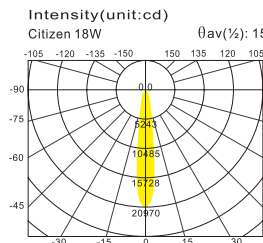

LED Recessed Down light

Visit us at:
Hong Kong Lighting Fair 2017 Booth No.: 1C-D40, Date: Oct.27-30
Lighting & Building, Frankfurt, 2018 Hall 10.1-A20, Date: March.18-23

- Fixed Angle

Application : Retail, showroom, hotel, gallery & interior project

Fixed Angle

LD240

Trim : Alum. Turning
Reflector : Square Facet
Diffuser : Clear Glass / Without Glass
Heat Sink : Alum. Extrusion
LED Power : Luminus 8W 800lm
Versions : Citizen 8W 800lm
Bridgelux V10 800lm
Philips SLM C 8W 800lm
Osram Basic Core 800lm
Xicato XTM 800lm

Fixed Angle

LD301

Trim : Alum. Die Cast/Turning
Reflector : Stripe Facet.
Sand Blasting
Diffuser : Clear Glass / Without Glass
Heat Sink : Alum. Extrusion
LED Power : Luminus 18W 2000lm
Versions : Citizen 18W 2000lm
Bridgelux V13 2000lm
Philips SLM C 2000lm
Osram Basic Core 2000lm
Xicato XTM 2000lm

Fixed Angle

LD433

Trim : Alum. Turning
Reflector : Square Facet Alum.
OD91mm
Diffuser : Clear Glass / Without Glass
Heat Sink : Alum. Extrusion
LED Power : Luminus 28W 3000lm
Versions : Citizen 28W 3000lm
Bridgelux V13 3000lm
Philips SLM C 3000lm
Osram Basic Core 3000lm
Xicato XTM 3000lm

Widegerm Lighting Ltd.

匯港照明有限公司

Hong Kong Office: Flat A, 3/F., Tak Wing Ind. Building, 3 Tsun Wen Rd., Tuen Mun, N.T., Hong Kong
China Factory: Fulusha Village, Shatian Town, Dongguan City, Guangdong Province, China

Facebook: www.facebook.com/Widegerm
Web: <http://www.widegerm.com.hk>
E-mail: info@widegerm.com.hk
Tel: (+852) 2465 5679 Fax: (+852) 2455 8434