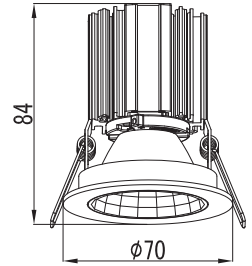

Fixed Angle

LD240

Trim : Alum. Turning
 Reflector : Square Facet
 Diffuser : Clear Glass / Without Glass
 Heat Sink : Alum. Extrusion
 LED Power : Luminus 8W 800lm
 Versions : Citizen 8W 800lm
 Bridgelux V10 800lm
 Philips SLM C 8W 800lm
 Osram Basic Core 800lm
 Xicato XTM 800lm

Fixed Angle

LD301

Trim : Alum. Die Cast/Turning
 Reflector : Stripe Facet.
 Sand Blasting
 Diffuser : Clear Glass / Without Glass
 Heat Sink : Alum. Extrusion
 LED Power : Luminus 18W 2000lm
 Versions : Citizen 18W 2000lm
 Bridgelux V13 2000lm
 Philips SLM C 2000lm
 Osram Basic Core 2000lm
 Xicato XTM 2000lm

Fixed Angle

LD433

Trim : Alum. Turning
 Reflector : Square Facet Alum.
 OD91mm
 Diffuser : Clear Glass / Without Glass
 Heat Sink : Alum. Extrusion
 LED Power : Luminus 28W 3000lm
 Versions : Citizen 28W 3000lm
 Bridgelux V13 3000lm
 Philips SLM C 3000lm
 Osram Basic Core 3000lm
 Xicato XTM 3000lm