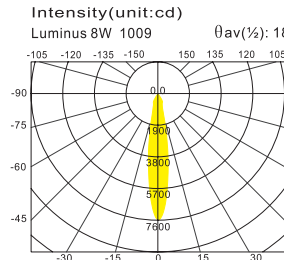

Fixed Angle

LD240

Trim : Alum. Turning
 Reflector : Square Facet
 Diffuser : Clear Glass / Without Glass
 Heat Sink : Alum. Extrusion
 LED Power : Luminus 8W 800lm
 Versions : Citizen 8W 800lm
 Bridgelux V10 800lm
 Philips SLM C 8W 800lm
 Osram Basic Core 800lm
 Xicato XTM 800lm