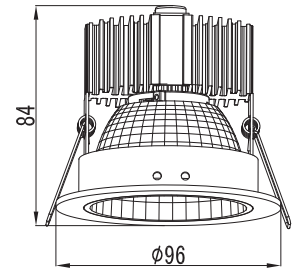

Fixed Angle

LD240

Trim : Alum. Turning
 Reflector : Square Facet
 Diffuser : Clear Glass / Without Glass
 Heat Sink : Alum. Extrusion
 LED Power : Luminus 8W 800lm
 Versions : Citizen 8W 800lm
 Bridgelux V10 800lm
 Philips SLM C 8W 800lm
 Osram Basic Core 800lm
 Xicato XTM 800lm

Fixed Angle

LD301

Trim : Alum. Die Cast/Turning
 Reflector : Stripe Facet.
 Sand Blasting
 Diffuser : Clear Glass / Without Glass
 Heat Sink : Alum. Extrusion
 LED Power : Luminus 18W 2000lm
 Versions : Citizen 18W 2000lm
 Bridgelux V13 2000lm
 Philips SLM C 2000lm
 Osram Basic Core 2000lm
 Xicato XTM 2000lm

Fixed Angle

LD433

Trim : Alum. Turning
 Reflector : Square Facet Alum.
 OD91mm
 Diffuser : Clear Glass / Without Glass
 Heat Sink : Alum. Extrusion
 LED Power : Luminus 28W 3000lm
 Versions : Citizen 28W 3000lm
 Bridgelux V13 3000lm
 Philips SLM C 3000lm
 Osram Basic Core 3000lm
 Xicato XTM 3000lm