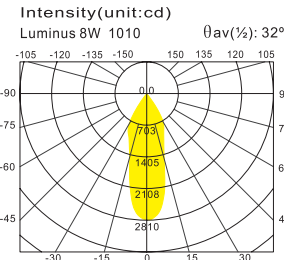

Fixed Angle

LD240

Trim : Alum. Turning
 Reflector : Square Facet
 Diffuser : Clear Glass / Without Glass
 Heat Sink : Alum. Extrusion
 LED Power : Luminus 8W 800lm
 Versions : Citizen 8W 800lm
 Bridgelux V10 800lm
 Philips SLM C 8W 800lm
 Osram Basic Core 800lm
 Xicato XTM 800lm