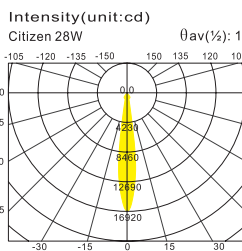

Fixed Angle

LD433

Trim : Alum. Turning
 Reflector : Square Facet Alum.
 OD91mm
 Diffuser : Clear Glass / Without Glass
 Heat Sink : Alum. Extrusion
 LED Power : Luminus 28W 3000lm
 Versions : Citizen 28W 3000lm
 Bridgelux V13 3000lm
 Philips SLM C 3000lm
 Osram Basic Core 3000lm
 Xicato XTM 3000lm