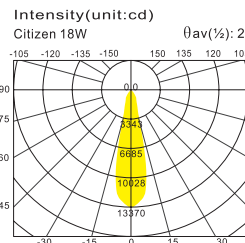

LED Recessed Down light

Visit us at:
Hong Kong Lighting Fair 2017 Booth No.: 1C-D40, Date: Oct.27-30
Lighting & Building, Frankfurt, 2018 Hall 10.1-A20, Date: March.18-23

- Fixed Angle

Application : Retail, showroom, hotel, gallery & interior project

Fixed Angle

LD240

Trim : Alum. Turning
Reflector : Square Facet
Diffuser : Clear Glass / Without Glass
Heat Sink : Alum. Extrusion
LED Power : Luminus 8W 800lm
Versions : Citizen 8W 800lm
Bridgelux V10 800lm
Philips SLM C 8W 800lm
Osram Basic Core 800lm
Xicato XTM 800lm

Fixed Angle

LD301

Trim : Alum. Die Cast/Turning
Reflector : Stripe Facet.
Sand Blasting
Diffuser : Clear Glass / Without Glass
Heat Sink : Alum. Extrusion
LED Power : Luminus 18W 2000lm
Versions : Citizen 18W 2000lm
Bridgelux V13 2000lm
Philips SLM C 2000lm
Osram Basic Core 2000lm
Xicato XTM 2000lm

Fixed Angle

LD433

Trim : Alum. Turning
Reflector : Square Facet Alum.
OD91mm
Diffuser : Clear Glass / Without Glass
Heat Sink : Alum. Extrusion
LED Power : Luminus 28W 3000lm
Versions : Citizen 28W 3000lm
Bridgelux V13 3000lm
Philips SLM C 3000lm
Osram Basic Core 3000lm
Xicato XTM 3000lm

Widegerm Lighting Ltd.

匯港照明有限公司

Hong Kong Office: Flat A, 3/F., Tak Wing Ind. Building, 3 Tsun Wen Rd., Tuen Mun, N.T., Hong Kong
China Factory: Fulusha Village, Shatian Town, Dongguan City, Guangdong Province, China

Facebook: www.facebook.com/Widegerm
Web: <http://www.widegerm.com.hk>
E-mail: info@widegerm.com.hk
Tel: (+852) 2465 5679 Fax: (+852) 2455 8434