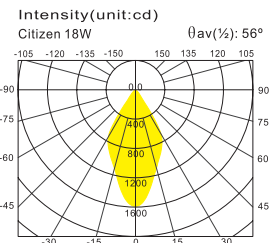

LED Recessed Down light

Visit us at:
Hong Kong Lighting Fair 2017 Booth No.: 1C-D40, Date: Oct.27-30
Lighting & Building, Frankfurt, 2018 Hall 10.1-A20, Date: March.18-23

- Fixed Angle

Application : Retail, showroom, hotel, gallery & interior project

Fixed Angle

LD240

Trim : Alum. Turning
Reflector : Square Facet
Diffuser : Clear Glass / Without Glass
Heat Sink : Alum. Extrusion
LED Power : Luminus 8W 800lm
Versions : Citizen 8W 800lm
Bridgelux V10 800lm
Philips SLM C 8W 800lm
Osram Basic Core 800lm
Xicato XTM 800lm

Fixed Angle

LD301

Trim : Alum. Die Cast/Turning
Reflector : Stripe Facet.
Sand Blasting
Diffuser : Clear Glass / Without Glass
Heat Sink : Alum. Extrusion
LED Power : Luminus 18W 2000lm
Versions : Citizen 18W 2000lm
Bridgelux V13 2000lm
Philips SLM C 2000lm
Osram Basic Core 2000lm
Xicato XTM 2000lm

Fixed Angle

LD433

Trim : Alum. Turning
Reflector : Square Facet Alum.
OD91mm
Diffuser : Clear Glass / Without Glass
Heat Sink : Alum. Extrusion
LED Power : Luminus 28W 3000lm
Versions : Citizen 28W 3000lm
Bridgelux V13 3000lm
Philips SLM C 3000lm
Osram Basic Core 3000lm
Xicato XTM 3000lm

Widegerm Lighting Ltd.

匯港照明有限公司

Hong Kong Office: Flat A, 3/F., Tak Wing Ind. Building, 3 Tsun Wen Rd., Tuen Mun, N.T., Hong Kong
China Factory: Fulusha Village, Shatian Town, Dongguan City, Guangdong Province, China

Facebook: www.facebook.com/Widegerm
Web: <http://www.widegerm.com.hk>
E-mail: info@widegerm.com.hk
Tel: (+852) 2465 5679 Fax: (+852) 2455 8434