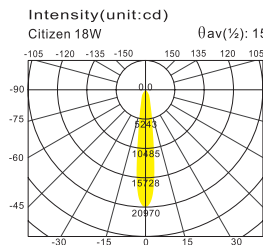

LD302

- Trim : Alum. Die Cast/Turning
- Reflector : Srtipe Facet.
  Sand Blasting
- Diffuser : Clear Glass / Without Glass
- Heat Sink : Alum. Extrusion
- LED Power : Luminus 18W 2000lm
- Versions : Citizen 18W 2000lm
- Bridgelux V13 2000lm
- Philips SLM C 2000lm
- Osram Basic Core 2000lm
- Xicato XTM 2000lm