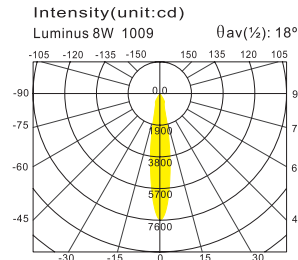

LD241

- Trim : Alum. Turning
- Reflector : Square Facet
- Diffuser : Clear Glass / Without Glass
- Heat Sink : Alum. Extrusion
- LED Power : Luminus 8W 800lm
- Versions : Citizen 8W 800lm
- Bridgelux V10 800lm
- Philips SLM C 8W 800lm
- Osram Basic Core 800lm
- Xicato XTM 800lm