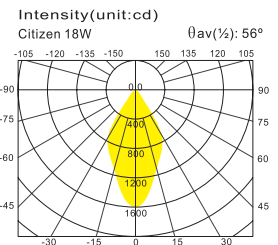

LD302

- Trim : Alum. Die Cast/Turning
- Reflector : Srtipe Facet.
  Sand Blasting
- Diffuser : Clear Glass / Without Glass
- Heat Sink : Alum. Extrusion
- LED Power : Luminus 18W 2000lm
- Versions : Citizen 18W 2000lm
- Bridgelux V13 2000lm
- Philips SLM C 2000lm
- Osram Basic Core 2000lm
- Xicato XTM 2000lm