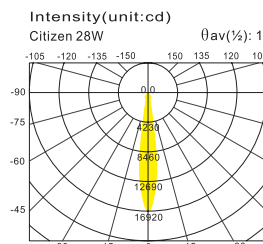

LD434

- Trim : Alum. Turning
- Reflector : Square Facet Alum.
  OD91mm
- Diffuser : Clear Glass / Without Glass
- Heat Sink : Alum. Extrusion
- LED Power : Luminus 28W 3000lm
- Versions : Citizen 28W 3000lm
- Bridgelux V13 3000lm
- Philips SLM C 3000lm
- Osram Basic Core 3000lm
- Xicato XTM 3000lm