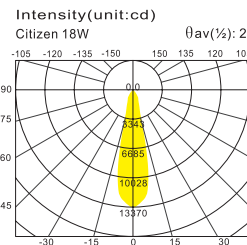

LD302

- Trim : Alum. Die Cast/Turning
- Reflector : Srtipe Facet.
  Sand Blasting
- Diffuser : Clear Glass / Without Glass
- Heat Sink : Alum. Extrusion
- LED Power : Luminus 18W 2000lm
- Versions : Citizen 18W 2000lm
- Bridgelux V13 2000lm
- Philips SLM C 2000lm
- Osram Basic Core 2000lm
- Xicato XTM 2000lm