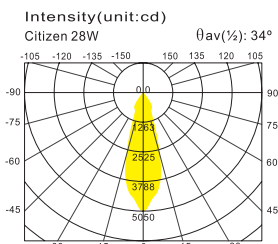

LD434

- Trim : Alum. Turning
- Reflector : Square Facet Alum.
  OD91mm
- Diffuser : Clear Glass / Without Glass
- Heat Sink : Alum. Extrusion
- LED Power : Luminus 28W 3000lm
- Versions : Citizen 28W 3000lm
- Bridgelux V13 3000lm
- Philips SLM C 3000lm
- Osram Basic Core 3000lm
- Xicato XTM 3000lm