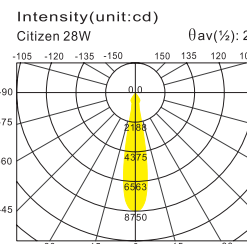

LD434

- Trim : Alum. Turning
- Reflector : Square Facet Alum.
  OD91mm
- Diffuser : Clear Glass / Without Glass
- Heat Sink : Alum. Extrusion
- LED Power : Luminus 28W 3000lm
- Versions : Citizen 28W 3000lm
- Bridgelux V13 3000lm
- Philips SLM C 3000lm
- Osram Basic Core 3000lm
- Xicato XTM 3000lm