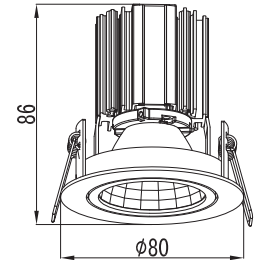

LD241

- Trim : Alum. Turning
- Reflector : Square Facet
- Diffuser : Clear Glass / Without Glass
- Heat Sink : Alum. Extrusion
- LED Power : Luminus 8W 800lm
- Versions : Citizen 8W 800lm
- Bridgelux V10 800lm
- Philips SLM C 8W 800lm
- Osram Basic Core 800lm
- Xicato XTM 800lm

LD434

- Trim : Alum. Turning
- Reflector : Square Facet Alum.
OD91mm
- Diffuser : Clear Glass / Without Glass
- Heat Sink : Alum. Extrusion
- LED Power : Luminus 28W 3000lm
- Versions : Citizen 28W 3000lm
- Bridgelux V13 3000lm
- Philips SLM C 3000lm
- Osram Basic Core 3000lm
- Xicato XTM 3000lm