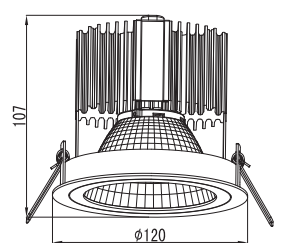

LD241

- Trim : Alum. Turning
- Reflector : Square Facet
- Diffuser : Clear Glass / Without Glass
- Heat Sink : Alum. Extrusion
- LED Power : Luminus 8W 800lm
- Versions : Citizen 8W 800lm
- Bridgelux V10 800lm
- Philips SLM C 8W 800lm
- Osram Basic Core 800lm
- Xicato XTM 800lm

LD302

- Trim : Alum. Die Cast/Turning
- Reflector : Srtipe Facet.
Sand Blasting
- Diffuser : Clear Glass / Without Glass
- Heat Sink : Alum. Extrusion
- LED Power : Luminus 18W 2000lm
- Versions : Citizen 18W 2000lm
- Bridgelux V13 2000lm
- Philips SLM C 2000lm
- Osram Basic Core 2000lm
- Xicato XTM 2000lm

LD434

- Trim : Alum. Turning
- Reflector : Square Facet Alum.
OD91mm
- Diffuser : Clear Glass / Without Glass
- Heat Sink : Alum. Extrusion
- LED Power : Luminus 28W 3000lm
- Versions : Citizen 28W 3000lm
- Bridgelux V13 3000lm
- Philips SLM C 3000lm
- Osram Basic Core 3000lm
- Xicato XTM 3000lm