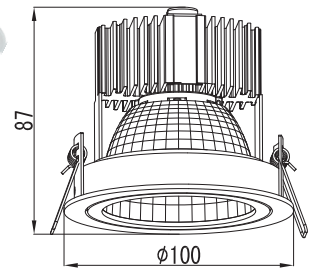

LED Recessed Down light

Visit us at:
 Hong Kong Lighting Fair 2017 Booth No.: 1C-D40, Date: Oct.27-30
 Lighting & Building, Frankfurt, 2018 Hall 10.1-A20, Date: March.18-23

- Adjustable

Application : Retail, showroom, hotel, gallery & interior project

LD241

- Trim : Alum. Turning
- Reflector : Square Facet
- Diffuser : Clear Glass / Without Glass
- Heat Sink : Alum. Extrusion
- LED Power : Luminus 8W 800lm
- Versions : Citizen 8W 800lm
- Bridgelux V10 800lm
- Philips SLM C 8W 800lm
- Osram Basic Core 800lm
- Xicato XTM 800lm

LD434

- Trim : Alum. Turning
- Reflector : Square Facet Alum.
OD91mm
- Diffuser : Clear Glass / Without Glass
- Heat Sink : Alum. Extrusion
- LED Power : Luminus 28W 3000lm
- Versions : Citizen 28W 3000lm
- Bridgelux V13 3000lm
- Philips SLM C 3000lm
- Osram Basic Core 3000lm
- Xicato XTM 3000lm