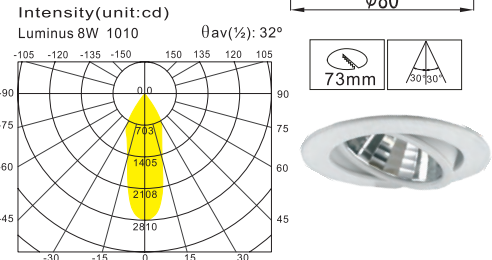

LD241

- Trim : Alum. Turning
- Reflector : Square Facet
- Diffuser : Clear Glass / Without Glass
- Heat Sink : Alum. Extrusion
- LED Power : Luminus 8W 800lm
- Versions : Citizen 8W 800lm
- Bridgelux V10 800lm
- Philips SLM C 8W 800lm
- Osram Basic Core 800lm
- Xicato XTM 800lm