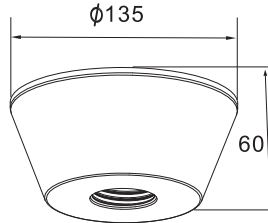

Bulb Supplier: Minwa