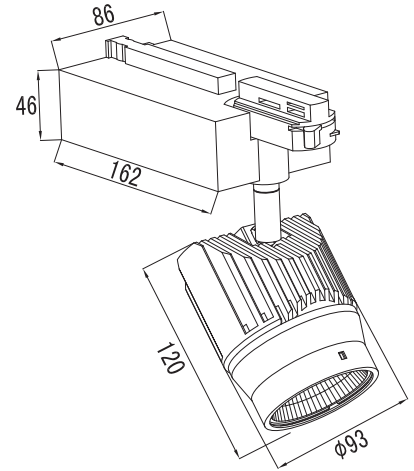

LED Track & Ceiling Mounted fixture

Visit us at:
 Hong Kong Lighting Fair 2017 Booth No.: 1C-D40, Date: Oct.27-30
 Lighting & Building, Frankfurt, 2018 Hall 10.1-A20, Date: March.18-23

Hawk

TLD508

- Trim : Alum. Spining
- Housing : Alum. Die Cast
- Diffuser : With Glass / without Glass
- Reflector : OD72mm Square facet
- Track/Adaptor : Single / Three Phases
- LED Power : Luminus 14mm 3000lm
- Versions : Citizen 1206 3000lm
- Bridgelux V13 3000lm
- Xicato XTM 3000lm
- Fortimo SLM 3000lm
- PrevaLED Core 3000lm
- Tridonic SLE 3000lm

Remark :

Segment reflector with LOR 93%, Honey comb, Dichroic Lens elongation lens, semi frosted or fully frosted glass could be options

Moon Cake

CM510

- Housing : Steel Spining
- Socket : E27
- Body Finish : Gold, Chrome, Bronze
- Matt Chrome, Satin Nickel Plated
- White, Black, Silver Painted
- Special Colours upon request