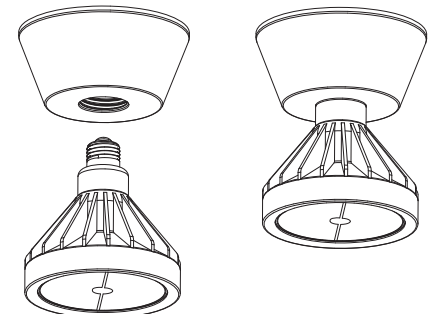

Widegerm Lighting Ltd.

Hong Kong Office: Flat A, 3/F., Tak Wing Ind. Building, 3 Tsun Wen Rd., Tuen Mun, N.T., Hong Kong
China Factory: Fulusha Village, Shatian Town, Dongguan City, Guangdong Province, China

匯湛照明有限公司

Facebook: www.facebook.com/Widegerm
Web: <http://www.widegerm.com.hk>
E-mail: info@widegerm.com.hk
Tel: (+852) 2465 5679 Fax: (+852) 2455 8434