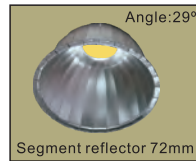

LED Track & Ceiling Mounted fixture

Visit us at:
 Hong Kong Lighting Fair 2017 Booth No.: 1C-D40, Date: Oct.27-30
 Lighting & Building, Frankfurt, 2018 Hall 10.1-A20, Date: March.18-23

Hawk

TLD508

- Trim : Alum. Spining
- Housing : Alum. Die Cast
- Diffuser : With Glass / without Glass
- Reflector : OD72mm Square facet
- Track/Adaptor : Single / Three Phases
- LED Power : Luminus 14mm 3000lm
- Versions : Citizen 1206 3000lm
- Bridgelux V13 3000lm
- Xicato XTM 3000lm
- Fortimo SLM 3000lm
- PrevaLED Core 3000lm
- Tridonic SLE 3000lm

Remark :

Segment reflector with LOR 93%, Honey comb, Dichroic Lens elongation lens, semi frosted or fully frosted glass could be options

Moon Cake

CM510

- Housing : Steel Spining
- Socket : E27
- Body Finish : Gold, Chrome, Bronze
- Matt Chrome, Satin Nickel Plated
- White, Black, Silver Painted
- Special Colours upon request