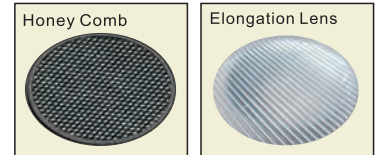

Optional Lens