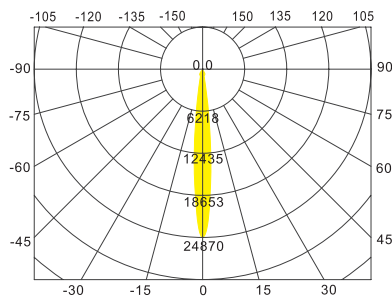

Intensity(unit:cd)
Citizen 28W $\theta_{av}(\frac{1}{2}):11^\circ$