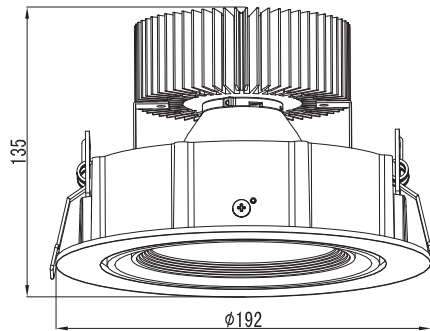

Choices of springs: