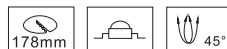

Choices of springs: