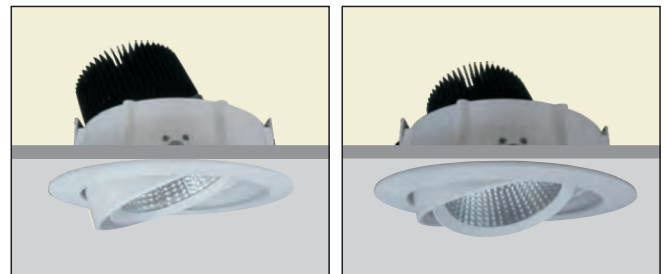

Optional Lens