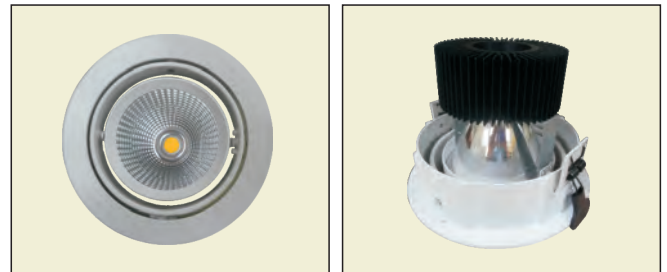

Optional Lens