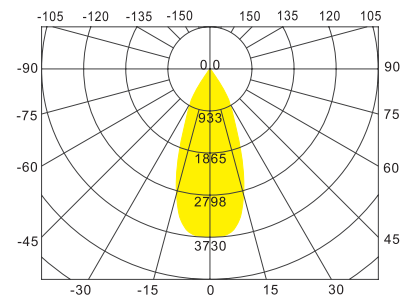

### Choices of springs:

Intensity(unit:cd)  
Citizen 28W  $\theta_{av}(\frac{1}{2}):11^\circ$

Intensity(unit:cd)  
Citizen 28W  $\theta_{av}(\frac{1}{2}):31^\circ$

Intensity(unit:cd)  
Citizen 28W  $\theta_{av}(\frac{1}{2}):42^\circ$