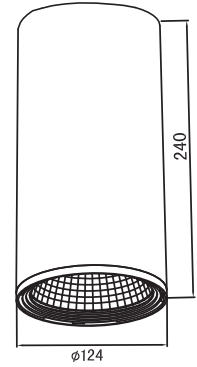

LED Pendant light

- Soft Commercial Fixture

Application : Retail, super market and department store

PLD4206

- Trim : Alum. Die Cast
- Reflector : High Purity Alum., Pebble Facet Alum.
OD 111mm
- Diffuser : Clear Tempered Glass
/ without Glass
- Housing : Alum. Die Cast
- Heat Sink : Alum. Die Cast
- LED Power : Citizen 28W
- Versions : PrevaLED Core 3000lm
Basic Core 28W
Luminus 3000lm
Philips SLM 3000lm