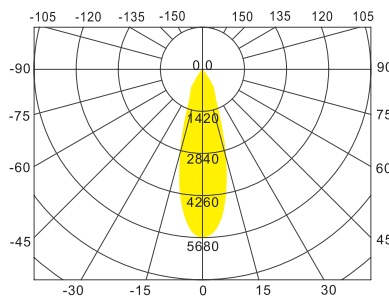

Intensity(unit:cd)
Citizen 28W $\theta_{av(1/2)}:31^\circ$