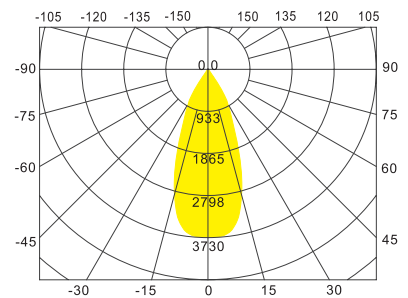

LED Pendant light

- Soft Commercial Fixture

Application : Retail, super market and department store

PLD4206

- Trim : Alum. Die Cast
- Reflector : High Purity Alum., Pebble Facet Alum.
OD 111mm
- Diffuser : Clear Tempered Glass
/ without Glass
- Housing : Alum. Die Cast
- Heat Sink : Alum. Die Cast
- LED Power : Citizen 28W
- Versions : PrevaLED Core 3000lm
Basic Core 28W
Luminus 3000lm
Philips SLM 3000lm

Intensity(unit:cd)
Citizen 28W $\theta_{av(1/2)}:11^\circ$

Intensity(unit:cd)
Citizen 28W $\theta_{av(1/2)}:31^\circ$

Intensity(unit:cd)
Citizen 28W $\theta_{av(1/2)}:42^\circ$

Widegerm Lighting Ltd.

Hong Kong Office: Flat A, 3/F., Tak Wing Ind. Building, 3 Tsun Wen Rd., Tuen Mun, N.T., Hong Kong
China Factory: Fulusha Village, Shatian Town, Dongguan City, Guangdong Province, China