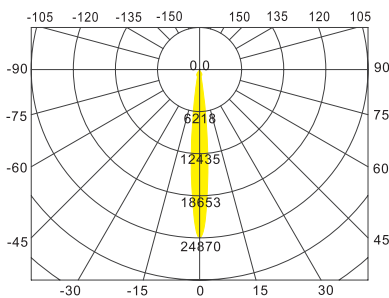

LED Pendant light

- Soft Commercial Fixture

Application : Retail, super market and department store

PLD4206

- Trim : Alum. Die Cast
- Reflector : High Purity Alum., Pebble Facet Alum.
OD 111mm
- Diffuser : Clear Tempered Glass
/ without Glass
- Housing : Alum. Die Cast
- Heat Sink : Alum. Die Cast
- LED Power : Citizen 28W
- Versions : PrevaLED Core 3000lm
Basic Core 28W
Luminus 3000lm
Philips SLM 3000lm

Intensity(unit:cd)
Citizen 28W $\theta_{av(1/2)}:11^\circ$

Intensity(unit:cd)
Citizen 28W $\theta_{av(1/2)}:31^\circ$

Intensity(unit:cd)
Citizen 28W $\theta_{av(1/2)}:42^\circ$

Widegerm Lighting Ltd.

Hong Kong Office: Flat A, 3/F., Tak Wing Ind. Building, 3 Tsun Wen Rd., Tuen Mun, N.T., Hong Kong
China Factory: Fulusha Village, Shatian Town, Dongguan City, Guangdong Province, China