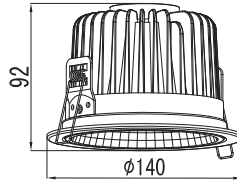

### LD6511

- Trim : Alum. Die Cast
- Heat Sink : Alum. Die Cast
- Diffuser : Without Glass
- LED Power : Citizen 036 COB
- Version : Luminus 3000lm  
Philips SLM 3000lm  
Tridonic SLE 3000lm  
Osram Basic Core 3000lm  
Xicato XTM 3000lm  
30W Tunable White Module

130mm

Adjustable

LD6531

Glare Shield

130mm

22°

IP54