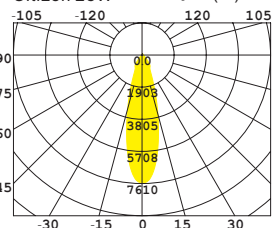

With 4301 reflector(Medium)

Intensity(unit:cd)
Citizen 28W $\theta_{av}(\frac{1}{2})$: 28°