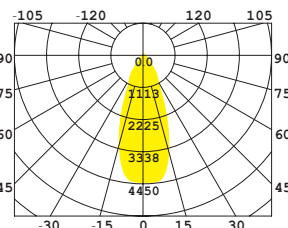

With 4401 reflector(Flood)

Intensity(unit:cd)
Citizen 28W $\theta_{av}(\frac{1}{2})$: 39°

(Narrow 10°)

Widegerm Lighting Ltd.

匯澁照明有限公司

Hong Kong Office: Flat A, 3/F., Tak Wing Ind. Building, 3 Tsun Wen Rd., Tuen Mun, N.T., Hong Kong
China Factory: Fulusha Village, Shatian Town, Dongguan City, Guangdong Province, China

Facebook: www.facebook.com/Widegerm
Web: <http://www.widegerm.com.hk>
E-mail: info@widegerm.com.hk
Tel: (+852) 2465 5679 Fax : (+852) 2455 8434