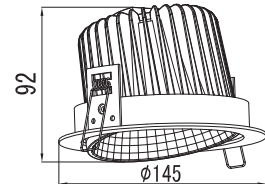

130mm

Adjustable

LD6531

Glare Shield

130mm

22°

IP54