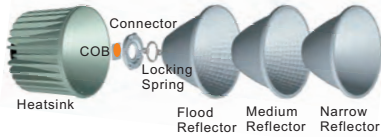

## Changable AR111 with COB

Glare Shield

Fixed Angle

### LD6511

- Trim : Alum. Die Cast
- Heat Sink : Alum. Die Cast
- Diffuser : Without Glass
- LED Power : Citizen 036 COB
- Version : Luminus 3000lm  
Philips SLM 3000lm  
Tridonic SLE 3000lm  
Osram Basic Core 3000lm  
Xicato XTM 3000lm  
30W Tunable White Module