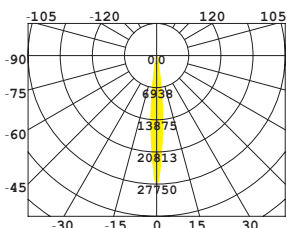

IP54

130mm

Gimbal

LD6541

145mm

45°

### With 4201 reflector(Narrow)

Intensity(unit:cd)  
Citizen 28W  $\theta_{av}(\frac{1}{2})$ : 10°