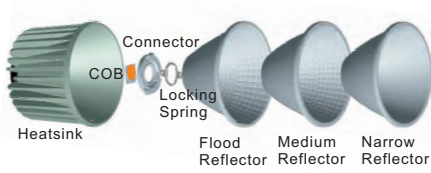

LED Track & Suspension light

Changable AR111 with COB

TLD3111

Housing : Alum. Die Cast
 Diffuser : Without Glass
 Reflector : Angle 10°, 28°, 39°
 Driver Box : Alum. Extrusion
 Track : Single / 3 Circuits
 LED Power : Osram Core AC 3000lm
 Lumens EggDrop AC 30W

AC Version

TLD4111

Housing : Alum. Die Cast
 Diffuser : Without Glass
 Reflector : Angle 10°, 28°, 39°
 Driver Box : Alum. Extrusion
 Track : Single / 3 Circuits
 LED Power : Citizen 28W

With 4201 reflector(Narrow)

With 4301 reflector(Medium)

With 4401 reflector(Flood)

PLD4611

Trim : Alum. Die Cast
 Reflector : Alum. Spinning
 Diffuser : Without Glass
 Housing : Alum. Extrusion
 Heat Sink : Alum. Extrusion
 LED Power : Luminus 3000lm
 Tunable White 30W