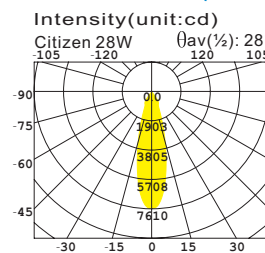

With 4301 reflector(Medium)