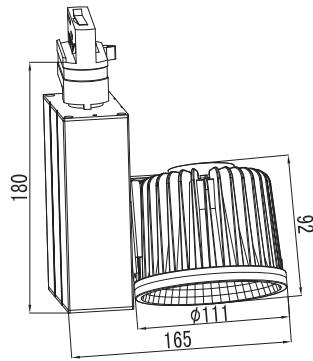

LED Track & Suspension light

Changable AR111 with COB

TLD3111

Housing : Alum. Die Cast
 Diffuser : Without Glass
 Reflector : Angle 10°, 28°, 39°
 Driver Box : Alum. Extrusion
 Track : Single / 3 Circuits
 LED Power : Osram Core AC 3000lm
 Lumens EggDrop AC 30W

AC Version

TLD4111

Housing : Alum. Die Cast
 Diffuser : Without Glass
 Reflector : Angle 10°, 28°, 39°
 Driver Box : Alum. Extrusion
 Track : Single / 3 Circuits
 LED Power : Citizen 28W

With 4201 reflector(Narrow)

With 4301 reflector(Medium)

With 4401 reflector(Flood)

PLD4611

Trim : Alum. Die Cast
 Reflector : Alum. Spinning
 Diffuser : Without Glass
 Housing : Alum. Extrusion
 Heat Sink : Alum. Extrusion
 LED Power : Luminus 3000lm
 Tunable White 30W