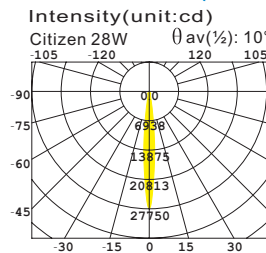

AC Version

TLD4111

Housing : Alum. Die Cast
 Diffuser : Without Glass
 Reflector : Angle 10°, 28°, 39°
 Driver Box : Alum. Extrusion
 Track : Single / 3 Circuits
 LED Power : Citizen 28W

With 4201 reflector(Narrow)