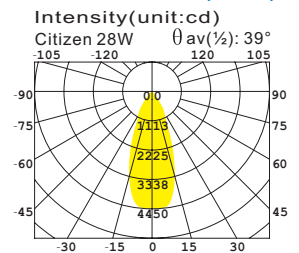

With 4401 reflector(Flood)