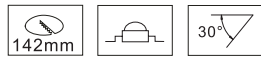

LED Recessed Down light

- Wall Washer

Application : Shopping mall, public area, hotel and casino.

Oak

LD5969

- Trim : Alum. Die Cast
- Reflectors : Upper, OD:82mm
Lower, Clear Anodized
- Diffuser : Clear Glass
Frosted Glass
Without Glass
Honey Comb
Dichroic Lens
Elongation Lens
- Heat sink : Alum. Extrusion
- LED Power : Xicato XTM 2000lm
- Versions : Citizen 28W
Bridgelux Vero 13
Fortimo SLM 2000lm
PrevaLED Core 2000lm