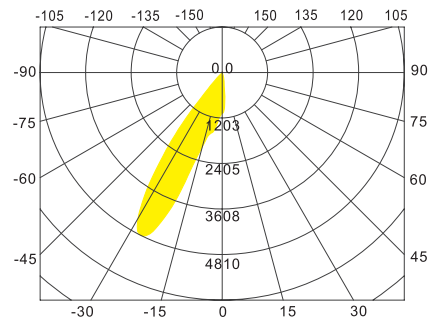

LED Recessed Down light

- Wall Washer

Application : Shopping mall, public area, hotel and casino.

Oak

LD5969

- Trim : Alum. Die Cast
- Reflectors : Upper, OD:82mm
Lower, Clear Anodized
- Diffuser : Clear Glass
Frosted Glass
Without Glass
Honey Comb
Dichroic Lens
Elongation Lens
- Heat sink : Alum. Extrusion
- LED Power : Xicato XTM 2000lm
- Versions : Citizen 28W
Bridgelux Vero 13
Fortimo SLM 2000lm
PrevaLED Core 2000lm

Intensity(unit:cd) Xicato XTM 2000lm $\theta_{av(1/2)}:20^\circ$

Intensity(unit:cd) Xicato XTM 2000lm $\theta_{av(1/2)}:19^\circ$

Widegerm Lighting Ltd.

Hong Kong Office: Flat A, 3/F., Tak Wing Ind. Building, 3 Tsun Wen Rd., Tuen Mun, N.T., Hong Kong
China Factory: Fulusha Village, Shatian Town, Dongguan City, Guangdong Province, China