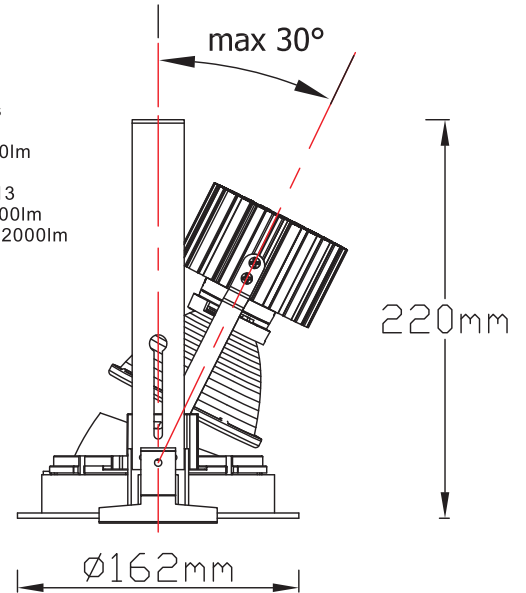

LED Recessed Down light

- Wall Washer

Application : Shopping mall, public area, hotel and casino.

Oak

LD5969

- Trim : Alum. Die Cast
- Reflectors : Upper, OD:82mm
Lower, Clear Anodized
- Diffuser : Clear Glass
Frosted Glass
Without Glass
Honey Comb
Dichroic Lens
Elongation Lens
- Heat sink : Alum. Extrusion
- LED Power : Xicato XTM 2000lm
- Versions : Citizen 28W
Bridgelux Vero 13
Fortimo SLM 2000lm
PrevaLED Core 2000lm

Intensity(unit:cd) Xicato XTM 2000lm $\theta_{av(1/2)}:20^\circ$

Intensity(unit:cd) Xicato XTM 2000lm $\theta_{av(1/2)}:19^\circ$

Widegerm Lighting Ltd.

Hong Kong Office: Flat A, 3/F., Tak Wing Ind. Building, 3 Tsun Wen Rd., Tuen Mun, N.T., Hong Kong
China Factory: Fulusha Village, Shatian Town, Dongguan City, Guangdong Province, China