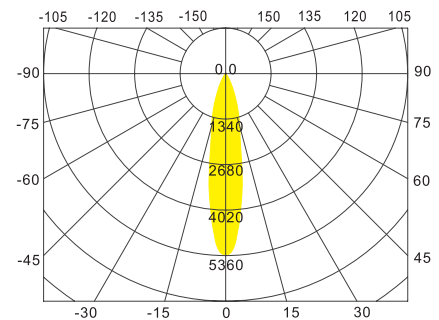

Intensity(unit:cd) Xicato XTM 2000lm $\theta_{av(1/2)}:20^\circ$