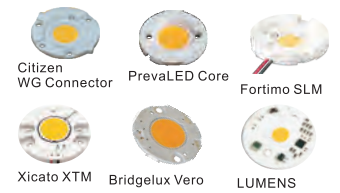

LED Recessed Down light

- Wall Washer

Application : Shopping mall, public area, hotel and casino.

Oak

LD5969

- Trim : Alum. Die Cast
- Reflectors : Upper, OD:82mm
Lower, Clear Anodized
- Diffuser : Clear Glass
Frosted Glass
Without Glass
Honey Comb
Dichroic Lens
Elongation Lens
- Heat sink : Alum. Extrusion
- LED Power : Xicato XTM 2000lm
- Versions : Citizen 28W
Bridgelux Vero 13
Fortimo SLM 2000lm
PrevaLED Core 2000lm

Intensity(unit:cd) Xicato XTM 2000lm $\theta_{av(1/2)}:20^\circ$

Intensity(unit:cd) Xicato XTM 2000lm $\theta_{av(1/2)}:19^\circ$

Widegerm Lighting Ltd.

Hong Kong Office: Flat A, 3/F., Tak Wing Ind. Building, 3 Tsun Wen Rd., Tuen Mun, N.T., Hong Kong
China Factory: Fulusha Village, Shatian Town, Dongguan City, Guangdong Province, China