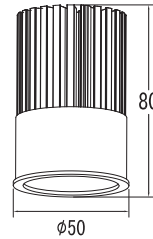

7W heatsink with H:22mm reflectors

NO.LEG1050-10WR22

10W heatsink with H:22mm reflectors

NO.LEG1050-07WR32

7W heatsink with H:31.5mm reflectors

10W heatsink with H:31.5mm reflectors