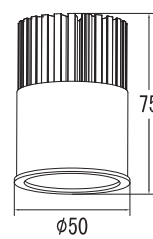

7W heatsink with H:22mm reflectors

NO.LEG1050-10WR22

10W heatsink with H:22mm reflectors

NO.LEG1050-07WR32

7W heatsink with H:31.5mm reflectors

10W heatsink with H:31.5mm reflectors