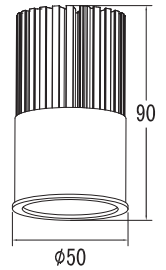

7W heatsink with H:22mm reflectors

NO.LEG1050-10WR22

10W heatsink with H:22mm reflectors

NO.LEG1050-07WR32

7W heatsink with H:31.5mm reflectors

10W heatsink with H:31.5mm reflectors