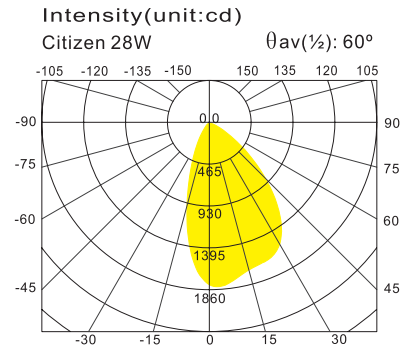

LED Recessed Down light

- Wall Washer Lighting

Application : Restaurant, hotel, commercial building & exhibition hall.

LD6032

- Trim : Alum. Die Cast
- Reflector : MIRO 5 / MIRO 4
- Diffuser : Frosted Tempered Glass / without lens
- Heat Sink : Alum. Extrusion
- LED Power : Citizen 28W
- Version : Osram Basic Core 2000 / 3000lm
  PrevaLED Core 2000 / 3000lm
  Xicato XTM 2000 / 3000lm
  Luminus 2000 / 3000lm
  Fortimo SLM 2000 / 3000lm

153x153mm

Widegerm Lighting Ltd.

Hong Kong Office: Flat A, 3/F., Tak Wing Ind. Building, 3 Tsun Wen Rd., Tuen Mun, N.T., Hong Kong
China Factory: Fulusha Village, Shatian Town, Dongguan City, Guangdong Province, China

匯湛照明有限公司

Facebook: www.facebook.com/Widegerm
Web: <http://www.widegerm.com.hk>
E-mail: info@widegerm.com.hk
Tel: (+852) 2465 5679 Fax : (+852) 2455 8434