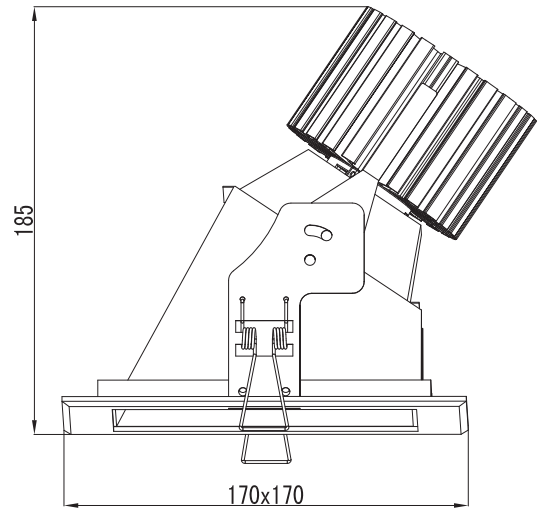

LED Recessed Down light

- Wall Washer Lighting

Application : Restaurant, hotel, commercial building & exhibition hall.

LD6032

- Trim : Alum. Die Cast
- Reflector : MIRO 5 / MIRO 4
- Diffuser : Frosted Tempered Glass / without lens
- Heat Sink : Alum. Extrusion
- LED Power : Citizen 28W
- Version : Osram Basic Core 2000 / 3000lm
PrevaLED Core 2000 / 3000lm
Xicato XTM 2000 / 3000lm
Luminus 2000 / 3000lm
Fortimo SLM 2000 / 3000lm