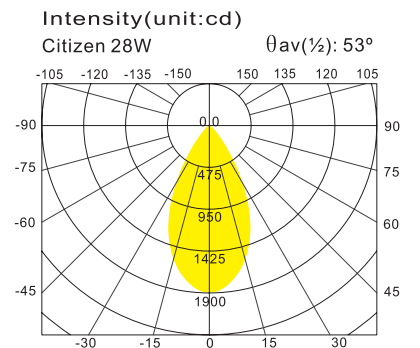

LED Recessed Down light

- Wall Washer Lighting

Application : Restaurant, hotel, commercial building & exhibition hall.

LD6032

- Trim : Alum. Die Cast
- Reflector : MIRO 5 / MIRO 4
- Diffuser : Frosted Tempered Glass / without lens
- Heat Sink : Alum. Extrusion
- LED Power : Citizen 28W
- Version : Osram Basic Core 2000 / 3000lm
  PrevaLED Core 2000 / 3000lm
  Xicato XTM 2000 / 3000lm
  Luminus 2000 / 3000lm
  Fortimo SLM 2000 / 3000lm

153x153mm

Widegerm Lighting Ltd.

Hong Kong Office: Flat A, 3/F., Tak Wing Ind. Building, 3 Tsun Wen Rd., Tuen Mun, N.T., Hong Kong
China Factory: Fulusha Village, Shatian Town, Dongguan City, Guangdong Province, China

匯湛照明有限公司

Facebook: www.facebook.com/Widegerm
Web: <http://www.widegerm.com.hk>
E-mail: info@widegerm.com.hk
Tel: (+852) 2465 5679 Fax : (+852) 2455 8434