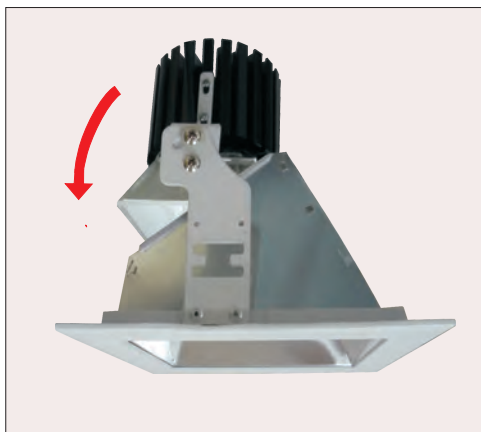

LED Recessed Down light

- Wall Washer Lighting

Application : Restaurant, hotel, commercial building & exhibition hall.

LD6032

- Trim : Alum. Die Cast
- Reflector : MIRO 5 / MIRO 4
- Diffuser : Frosted Tempered Glass / without lens
- Heat Sink : Alum. Extrusion
- LED Power : Citizen 28W
- Version : Osram Basic Core 2000 / 3000lm
  PrevaLED Core 2000 / 3000lm
  Xicato XTM 2000 / 3000lm
  Luminus 2000 / 3000lm
  Fortimo SLM 2000 / 3000lm

153x153mm

Widegerm Lighting Ltd.

Hong Kong Office: Flat A, 3/F., Tak Wing Ind. Building, 3 Tsun Wen Rd., Tuen Mun, N.T., Hong Kong
China Factory: Fulusha Village, Shatian Town, Dongguan City, Guangdong Province, China

匯湛照明有限公司

Facebook: www.facebook.com/Widegerm
Web: <http://www.widegerm.com.hk>
E-mail: info@widegerm.com.hk
Tel: (+852) 2465 5679 Fax : (+852) 2455 8434