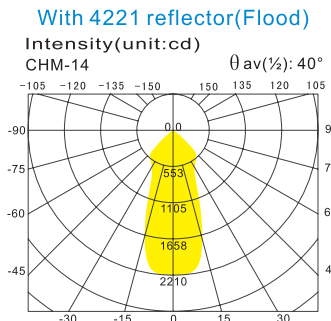

Citizen 036	Luminus CHM-14-AC	Osram Basic Core 2000-3000LM	Philips SLM 2000-3000LM	Tridonic SLE 2000-3000LM	Xicato XTM 2000-3000LM	Tunable White 30W	Sharp Natural Tune Mini Zenigata 6W/13W
Connector: WG03	WG03	OC20,OC30	Included	Included	Included	TW30	DW10