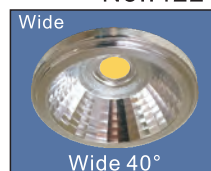

WG ledengine

Changable AR111 with COB

- A new LED engine OD111mm with your light & right choices

Casting heatsink

Casting heatsink

Features:

- Easily twist and lock for changing reflectors with different beam angles.
- Fit to most leading COB and modules' brands with our connectors and locking system.

No.:4219

Narrow 17°

No.:4220

Medium 33°

No.:4221

Wide 40°

Model No.:LEG3111
LED power: Luminus CHM-14 (3000LM)

LED modules options max. 30W: