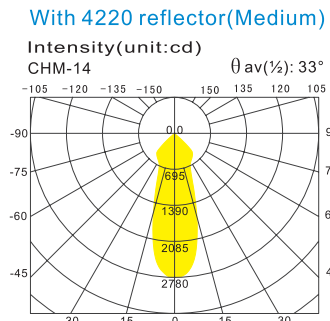

Citizen 036	Luminus CHM-14-AC	Osram Basic Core 2000-3000LM	Philips SLM 2000-3000LM	Tridonic SLE 2000-3000LM	Xicato XTM 2000-3000LM	Tunable White 30W	Sharp Natural Tune Mini Zenigata 6W/13W
Connector: WG03	WG03	OC20,OC30	Included	Included	Included	TW30	DW10