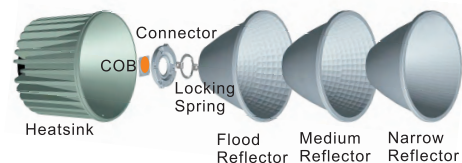

WG ledengine

Changable AR111 with COB

- A new LED engine OD111mm with your light & right choices

Casting heatsink

Casting heatsink

Features:

- Easily twist and lock for changing reflectors with different beam angles.
- Fit to most leading COB and modules' brands with our connectors and locking system.

Model No.:LEG2111
LED power: Luminus CHM-14 (2000LM)

LED modules options max. 20W:

- Citizen 036 COB
- Philips SLM 2000lm
- Tridonic SLE 2000lm
- Osram Basic Core 2000lm
- Xicato XTM 2000lm
- 10W Tunable White Module
- Sharp Mini Zenigata (Natural Tune from 3000K-2000K)