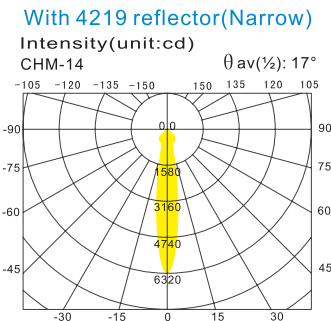

Citizen 036	Luminus CHM-14-AC	Osram Basic Core 2000-3000LM	Philips SLM 2000-3000LM	Tridonic SLE 2000-3000LM	Xicato XTM 2000-3000LM	Tunable White 30W	Sharp Natural Tune Mini Zenigata 6W/13W
Connector: WG03	WG03	OC20,OC30	Included	Included	Included	TW30	DW10