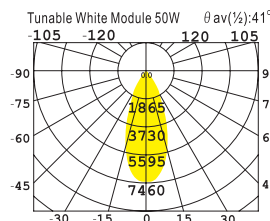

LED Recessed Down light

- Tunable White LED version

Smarter LED Lighting for Department Store, Amusement Park & Super Market

5700K, for hospitals, school & cleaning after closure
3500K, for supermarket, gift & clothing shops
2700K, for red meat, red wine and jewelry sections

* Warm dimming / Tunable white: Unique tunable color temperature feature allows operate as a gentle reminder for shop closure or using as a gentle reminder of section breaks in theater / classroom or any other related purposes.

Colour Temp. from 5700K =>2700K
& Dimming control from 100% - 20%

Widegerm Lighting Ltd.

Hong Kong Office: Flat A, 3/F., Tak Wing Ind. Building, 3 Tsun Wen Rd., Tuen Mun, N.T., Hong Kong
China Factory: Fulusha Village, Shatian Town, Dongguan City, Guangdong Province, China

匯湛照明有限公司

Facebook: www.facebook.com/Widegerm
Web: <http://www.widegerm.com.hk>
E-mail: info@widegerm.com.hk
Tel: (+852) 2465 5679 Fax : (+852) 2455 8434