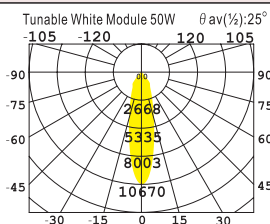

LED Recessed Down light

- Tunable White LED version

Smarter LED Lighting for Department Store, Amusement Park & Super Market

5700K, for hospitals, school & cleaning after closure
3500K, for supermarket, gift & clothing shops
2700K, for red meat, red wine and jewelry sections

* Warm dimming / Tunable white: Unique tunable color temperature feature allows operate as a gentle reminder for shop closure or using as a gentle reminder of section breaks in theater / classroom or any other related purposes.

Colour Temp. from 5700K =>2700K
& Dimming control from 100% - 20%

Widegerm Lighting Ltd.

Hong Kong Office: Flat A, 3/F., Tak Wing Ind. Building, 3 Tsun Wen Rd., Tuen Mun, N.T., Hong Kong
China Factory: Fulusha Village, Shatian Town, Dongguan City, Guangdong Province, China

匯湛照明有限公司

Facebook: www.facebook.com/Widegerm
Web: <http://www.widegerm.com.hk>
E-mail: info@widegerm.com.hk
Tel: (+852) 2465 5679 Fax : (+852) 2455 8434