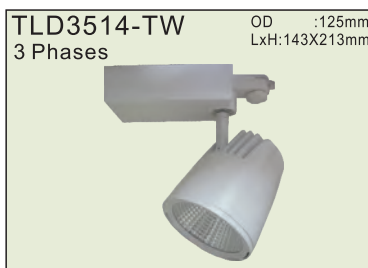

LED Recessed Down light

- Tunable White LED version

Smarter LED Lighting for Department Store, Amusement Park & Super Market

5700K, for hospitals, school & cleaning after closure
3500K, for supermarket, gift & clothing shops
2700K, for red meat, red wine and jewelry sections

* Warm dimming / Tunable white: Unique tunable color temperature feature allows operate as a gentle reminder for shop closure or using as a gentle reminder of section breaks in theater / classroom or any other related purposes.

Colour Temp. from 5700K =>2700K
& Dimming control from 100% - 20%

Widegerm Lighting Ltd.

Hong Kong Office: Flat A, 3/F., Tak Wing Ind. Building, 3 Tsun Wen Rd., Tuen Mun, N.T., Hong Kong
China Factory: Fulusha Village, Shatian Town, Dongguan City, Guangdong Province, China

匯湛照明有限公司

Facebook: www.facebook.com/Widegerm
Web: <http://www.widegerm.com.hk>
E-mail: info@widegerm.com.hk
Tel: (+852) 2465 5679 Fax : (+852) 2455 8434