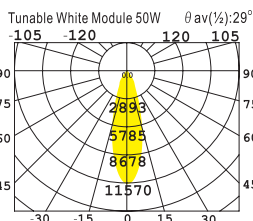

LED Recessed Down light

- Tunable White LED version

Smarter LED Lighting for Department Store, Amusement Park & Super Market

5700K, for hospitals, school & cleaning after closure
3500K, for supermarket, gift & clothing shops
2700K, for red meat, red wine and jewelry sections

* Warm dimming / Tunable white: Unique tunable color temperature feature allows operate as a gentle reminder for shop closure or using as a gentle reminder of section breaks in theater / classroom or any other related purposes.

Colour Temp. from 5700K =>2700K
& Dimming control from 100% - 20%

Widegerm Lighting Ltd.

Hong Kong Office: Flat A, 3/F., Tak Wing Ind. Building, 3 Tsun Wen Rd., Tuen Mun, N.T., Hong Kong
China Factory: Fulusha Village, Shatian Town, Dongguan City, Guangdong Province, China

匯湛照明有限公司

Facebook: www.facebook.com/Widegerm
Web: <http://www.widegerm.com.hk>
E-mail: info@widegerm.com.hk
Tel: (+852) 2465 5679 Fax : (+852) 2455 8434