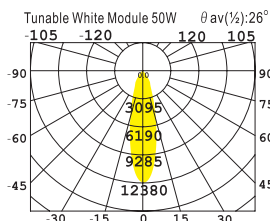

LED Recessed Down light

- Tunable White LED version

Smarter LED Lighting for Department Store, Amusement Park & Super Market

5700K, for hospitals, school & cleaning after closure
3500K, for supermarket, gift & clothing shops
2700K, for red meat, red wine and jewelry sections

* Warm dimming / Tunable white: Unique tunable color temperature feature allows operate as a gentle reminder for shop closure or using as a gentle reminder of section breaks in theater / classroom or any other related purposes.

Colour Temp. from 5700K =>2700K
& Dimming control from 100% - 20%

Widegerm Lighting Ltd.

Hong Kong Office: Flat A, 3/F., Tak Wing Ind. Building, 3 Tsun Wen Rd., Tuen Mun, N.T., Hong Kong
China Factory: Fulusha Village, Shatian Town, Dongguan City, Guangdong Province, China

匯湛照明有限公司

Facebook: www.facebook.com/Widegerm
Web: <http://www.widegerm.com.hk>
E-mail: info@widegerm.com.hk
Tel: (+852) 2465 5679 Fax : (+852) 2455 8434