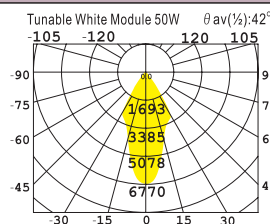

LED Recessed Down light

- Tunable White LED version

Smarter LED Lighting for Department Store, Amusement Park & Super Market

5700K, for hospitals, school & cleaning after closure
3500K, for supermarket, gift & clothing shops
2700K, for red meat, red wine and jewelry sections

* Warm dimming / Tunable white: Unique tunable color temperature feature allows operate as a gentle reminder for shop closure or using as a gentle reminder of section breaks in theater / classroom or any other related purposes.

Colour Temp. from 5700K =>2700K
& Dimming control from 100% - 20%

Widegerm Lighting Ltd.

Hong Kong Office: Flat A, 3/F., Tak Wing Ind. Building, 3 Tsun Wen Rd., Tuen Mun, N.T., Hong Kong
China Factory: Fulusha Village, Shatian Town, Dongguan City, Guangdong Province, China

匯湛照明有限公司

Facebook: www.facebook.com/Widegerm
Web: <http://www.widegerm.com.hk>
E-mail: info@widegerm.com.hk
Tel: (+852) 2465 5679 Fax : (+852) 2455 8434