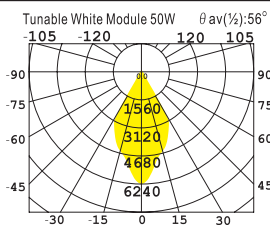

LED Recessed Down light

- Tunable White LED version

Smarter LED Lighting for Department Store, Amusement Park & Super Market

5700K, for hospitals, school & cleaning after closure
3500K, for supermarket, gift & clothing shops
2700K, for red meat, red wine and jewelry sections

* Warm dimming / Tunable white: Unique tunable color temperature feature allows operate as a gentle reminder for shop closure or using as a gentle reminder of section breaks in theater / classroom or any other related purposes.

Colour Temp. from 5700K =>2700K
& Dimming control from 100% - 20%

Widegerm Lighting Ltd.

Hong Kong Office: Flat A, 3/F., Tak Wing Ind. Building, 3 Tsun Wen Rd., Tuen Mun, N.T., Hong Kong
China Factory: Fulusha Village, Shatian Town, Dongguan City, Guangdong Province, China

匯湛照明有限公司

Facebook: www.facebook.com/Widegerm
Web: <http://www.widegerm.com.hk>
E-mail: info@widegerm.com.hk
Tel: (+852) 2465 5679 Fax : (+852) 2455 8434