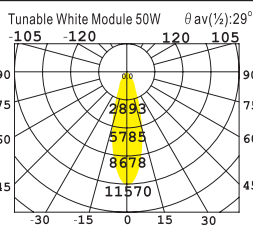

LED Recessed Down light

- Tunable White LED version

Smarter LED Lighting for Department Store, Amusement Park & Super Market

5700K, for hospitals, school & cleaning after closure
3500K, for supermarket, gift & clothing shops
2700K, for red meat, red wine and jewelry sections

* Warm dimming / Tunable white: Unique tunable color temperature feature allows operate as a gentle reminder for shop closure or using as a gentle reminder of section breaks in theater / classroom or any other related purposes.

Colour Temp. from 5700K =>2700K
& Dimming control from 100% - 20%

Widegerm Lighting Ltd.

Hong Kong Office: Flat A, 3/F., Tak Wing Ind. Building, 3 Tsun Wen Rd., Tuen Mun, N.T., Hong Kong
China Factory: Fulusha Village, Shatian Town, Dongguan City, Guangdong Province, China

匯湛照明有限公司

Facebook: www.facebook.com/Widegerm
Web: <http://www.widegerm.com.hk>
E-mail: info@widegerm.com.hk
Tel: (+852) 2465 5679 Fax : (+852) 2455 8434