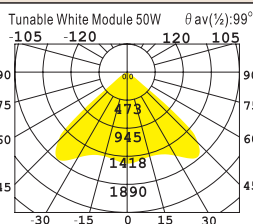

LED Recessed Down light

- Tunable White LED version

Smarter LED Lighting for Department Store, Amusement Park & Super Market

5700K, for hospitals, school & cleaning after closure
3500K, for supermarket, gift & clothing shops
2700K, for red meat, red wine and jewelry sections

* Warm dimming / Tunable white: Unique tunable color temperature feature allows operate as a gentle reminder for shop closure or using as a gentle reminder of section breaks in theater / classroom or any other related purposes.

Colour Temp. from 5700K =>2700K
& Dimming control from 100% - 20%

Widegerm Lighting Ltd.

Hong Kong Office: Flat A, 3/F., Tak Wing Ind. Building, 3 Tsun Wen Rd., Tuen Mun, N.T., Hong Kong
China Factory: Fulusha Village, Shatian Town, Dongguan City, Guangdong Province, China

匯湛照明有限公司

Facebook: www.facebook.com/Widegerm
Web: <http://www.widegerm.com.hk>
E-mail: info@widegerm.com.hk
Tel: (+852) 2465 5679 Fax : (+852) 2455 8434