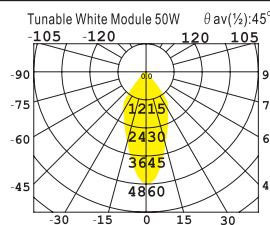

LED Recessed Down light

- Tunable White LED version

Smarter LED Lighting for Department Store, Amusement Park & Super Market

5700K, for hospitals, school & cleaning after closure
3500K, for supermarket, gift & clothing shops
2700K, for red meat, red wine and jewelry sections

* Warm dimming / Tunable white: Unique tunable color temperature feature allows operate as a gentle reminder for shop closure or using as a gentle reminder of section breaks in theater / classroom or any other related purposes.

Colour Temp. from 5700K =>2700K
& Dimming control from 100% - 20%

Widegerm Lighting Ltd.

Hong Kong Office: Flat A, 3/F., Tak Wing Ind. Building, 3 Tsun Wen Rd., Tuen Mun, N.T., Hong Kong
China Factory: Fulusha Village, Shatian Town, Dongguan City, Guangdong Province, China

匯湛照明有限公司

Facebook: www.facebook.com/Widegerm
Web: <http://www.widegerm.com.hk>
E-mail: info@widegerm.com.hk
Tel: (+852) 2465 5679 Fax : (+852) 2455 8434