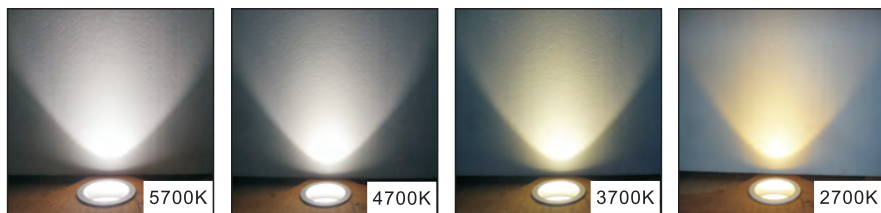

Colour Tuning

2 channels driver

- Power: 50W
- Output Voltage: 20-30V
- Max Output Current: 2000mA
- Efficiency: $\geq$ 85%
- Power Factor: $\geq$ 0.90
- THD: $\leq$ 20%
- Size: 190*65*37.5mm
- Type: Dimmable & Color-temp Adjustable