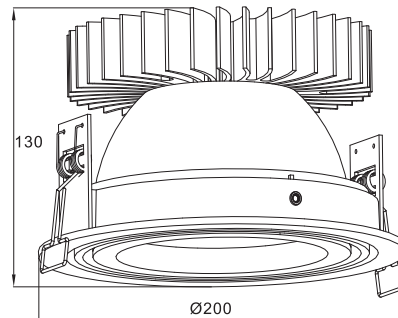

#### LD7905-TW 50W

- Outer Trim : Alum. Die Cast
- Inner Trim : Alum. Die Cast
- Housing : Alum. Die Cast
- Reflector : Stripe Facet, Sand Blasting
- Diffuser : Clear Tempered Glass / without Glass
- Heat Sink : Alum. Extrusion
- LED Power : 50W Tunable White Module