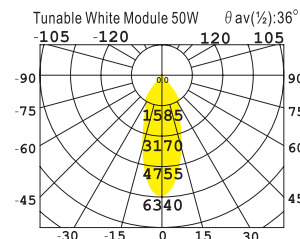

#### LD7905-TW 50W

- Outer Trim : Alum. Die Cast
- Inner Trim : Alum. Die Cast
- Housing : Alum. Die Cast
- Reflector : Stripe Facet, Sand Blasting
- Diffuser : Clear Tempered Glass / without Glass
- Heat Sink : Alum. Extrusion
- LED Power : 50W Tunable White Module