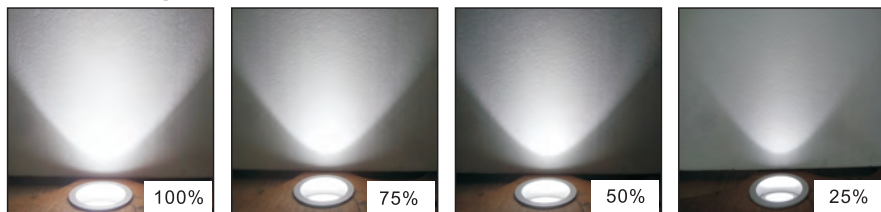

Dimming

Multi-functional Remote control RF-2.4G

- Dimming 20%-100%
- Colour tuning from 2700-5700K
- Two scenes recall
- 1-99 groups of lamps control
- Timer
- ON / OFF

Widegerm Lighting Ltd.

Hong Kong Office: Flat A, 3/F., Tak Wing Ind. Building, 3 Tsun Wen Rd., Tuen Mun, N.T., Hong Kong
China Factory: Fulusha Village, Shatian Town, Dongguan City, Guangdong Province, China

匯湛照明有限公司

Facebook: www.facebook.com/Widegerm
Web: <http://www.widegerm.com.hk>
E-mail: info@widegerm.com.hk
Tel: (+852) 2465 5679 Fax : (+852) 2455 8434