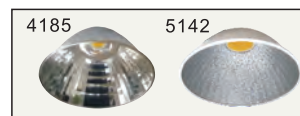

#### LD7905-TW 50W

- Outer Trim : Alum. Die Cast
- Inner Trim : Alum. Die Cast
- Housing : Alum. Die Cast
- Reflector : Stripe Facet, Sand Blasting
- Diffuser : Clear Tempered Glass / without Glass
- Heat Sink : Alum. Extrusion
- LED Power : 50W Tunable White Module