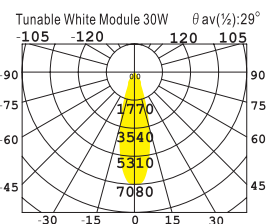

Widgerm Lighting Ltd.

Hong Kong Office: Flat A, 3/F., Tak Wing Ind. Building, 3 Tsun Wen Rd., Tuen Mun, N.T., Hong Kong
China Factory: Fulusha Village, Shatian Town, Dongguan City, Guangdong Province, China

匯湛照明有限公司

Facebook: www.facebook.com/Widgerm
Web: <http://www.widgerm.com.hk>
E-mail: info@widgerm.com.hk
Tel: (+852) 2465 5679 Fax : (+852) 2455 8434