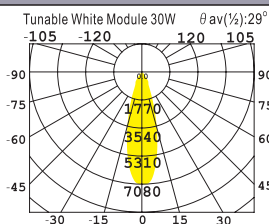

Colour Temp. from 5700K \Rightarrow 2700K & Dimming control from 100% - 20%

LD5311-TW OD :173mm
Adjustable Cutout:150mm

LD6088-TW OD :190mm
Fixed Angle Cutout:165mm

LD6115-TW OD :194mm
Fixed Angle Cutout:175mm

LD5905-TW OD :160mm
Adjustable Cutout:145mm

LD7049-TW OD :220mm
Fixed Angle Cutout:205mm

LD5511-TW LxWxH:195x195x170mm
Adjustable Cutout :165x165mm

LD8076-TW OD:228mm
Fixed Angle H :178mm

TLD3413-TW OD :100mm
3 Phases WxH:155x180mm