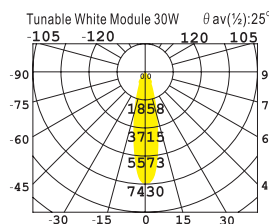

Colour Temp. from 5700K \Rightarrow 2700K & Dimming control from 100% - 20%

LD5311-TW OD :173mm
Adjustable Cutout:150mm

LD6088-TW OD :190mm
Fixed Angle Cutout:165mm

LD6115-TW OD :194mm
Fixed Angle Cutout:175mm

LD5905-TW OD :160mm
Adjustable Cutout:145mm

LD7049-TW OD :220mm
Fixed Angle Cutout:205mm

LD5511-TW LxWxH:195x195x170mm
Adjustable Cutout :165x165mm

LD8076-TW OD:228mm
Fixed Angle H :178mm

TLD3413-TW OD :100mm
3 Phases WxH:155x180mm