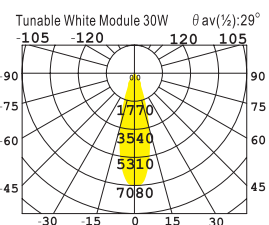

Colour Temp. from 5700K \Rightarrow 2700K & Dimming control from 100% - 20%

LD5311-TW OD :173mm
Adjustable Cutout:150mm

LD6088-TW OD :190mm
Fixed Angle Cutout:165mm

LD6115-TW OD :194mm
Fixed Angle Cutout:175mm

LD5905-TW OD :160mm
Adjustable Cutout:145mm

LD7049-TW OD :220mm
Fixed Angle Cutout:205mm

LD5511-TW LxWxH:195x195x170mm
Adjustable Cutout :165x165mm

LD8076-TW OD:228mm
Fixed Angle H :178mm

TLD3413-TW OD :100mm
3 Phases WxH:155x180mm