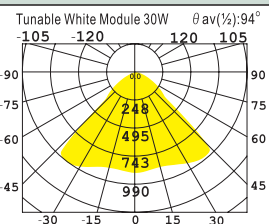

Colour Temp. from 5700K \Rightarrow 2700K & Dimming control from 100% - 20%

LD5311-TW OD :173mm
Adjustable Cutout:150mm

LD6088-TW OD :190mm
Fixed Angle Cutout:165mm

LD6115-TW OD :194mm
Fixed Angle Cutout:175mm

LD5905-TW OD :160mm
Adjustable Cutout:145mm

LD7049-TW OD :220mm
Fixed Angle Cutout:205mm

LD5511-TW LxWxH:195x195x170mm
Adjustable Cutout :165x165mm

LD8076-TW OD:228mm
Fixed Angle H :178mm

TLD3413-TW OD :100mm
3 Phases WxH:155x180mm