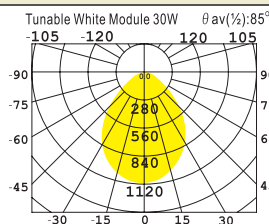

Colour Temp. from 5700K \Rightarrow 2700K & Dimming control from 100% - 20%

LD5311-TW OD :173mm
Adjustable Cutout:150mm

LD6088-TW OD :190mm
Fixed Angle Cutout:165mm

LD6115-TW OD :194mm
Fixed Angle Cutout:175mm