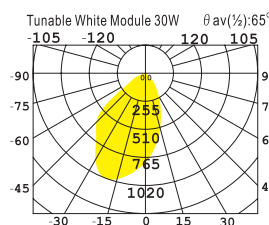

Colour Temp. from 5700K \Rightarrow 2700K & Dimming control from 100% - 20%

LD5311-TW OD :173mm
Adjustable Cutout:150mm

LD6088-TW OD :190mm
Fixed Angle Cutout:165mm

LD6115-TW OD :194mm
Fixed Angle Cutout:175mm

LD5905-TW OD :160mm
Adjustable Cutout:145mm

LD7049-TW OD :220mm
Fixed Angle Cutout:205mm

LD5511-TW LxWxH:195x195x170mm
Adjustable Cutout :165x165mm

LD8076-TW OD:228mm
Fixed Angle H :178mm

TLD3413-TW OD :100mm
3 Phases WxH:155x180mm