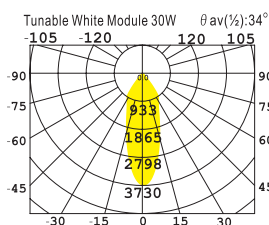

Colour Temp. from 5700K \Rightarrow 2700K & Dimming control from 100% - 20%

LD5311-TW OD :173mm
Adjustable Cutout:150mm

LD6088-TW OD :190mm
Fixed Angle Cutout:165mm

LD6115-TW OD :194mm
Fixed Angle Cutout:175mm

LD5905-TW OD :160mm
Adjustable Cutout:145mm

LD7049-TW OD :220mm
Fixed Angle Cutout:205mm

LD5511-TW LxWxH:195x195x170mm
Adjustable Cutout :165x165mm

LD8076-TW OD:228mm
Fixed Angle H :178mm

TLD3413-TW OD :100mm
3 Phases WxH:155x180mm