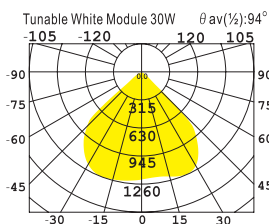

Colour Temp. from 5700K \Rightarrow 2700K & Dimming control from 100% - 20%

LD5311-TW OD :173mm
Adjustable Cutout:150mm

LD6088-TW OD :190mm
Fixed Angle Cutout:165mm

LD6115-TW OD :194mm
Fixed Angle Cutout:175mm

LD5905-TW OD :160mm
Adjustable Cutout:145mm

LD7049-TW OD :220mm
Fixed Angle Cutout:205mm

LD5511-TW LxWxH:195x195x170mm
Adjustable Cutout :165x165mm

LD8076-TW OD:228mm
Fixed Angle H :178mm

TLD3413-TW OD :100mm
3 Phases WxH:155x180mm