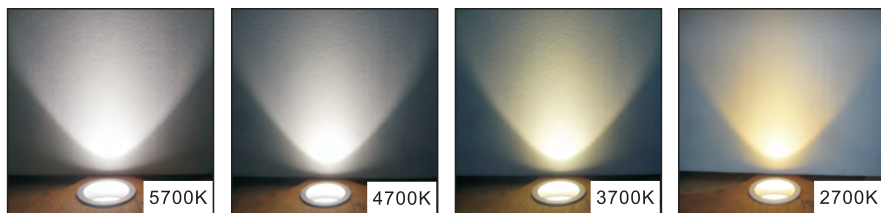

Trim : Alum. Die Cast
 Housing : Alum. Die Cast
 Diffuser : With Clear Tempered Glass / without Glass
 Reflector : OD 91.5mm Square Facet Alum.
 LED Power : 30W Tunable White Module

- ◆ Fin-shaped passive heat sink design
- ◆ Reserved position for active cooling device for higher output Led
- ◆ 355° rotation
- ◆ 45° tilting angle

Colour Temp. from 5700K ⇒ 2700K
 & Dimming control from 100% - 20%

Smarter LED Lighting for Restaurant or Hotel Function Room, following human's mood and creating an event atmosphere

- 5700K & Dim 100%, for breakfast or conference
- 4000K & Dim 75%, for lunch & afternoon tea hours
- 3000K/ 2700K & Dim 50%/ 25% for cutting cake and toast, creating a comfort, cheerful and even romantic atmosphere at a wedding banquet under your easy control.

Colour Tuning

2 channels driver
 Rated Power: 36W*2
 Output Voltage: 20-42V
 Max Output Current: 850mA
 Efficiency: >=85%
 Power Factor: >=0.90
 THD: <=20%
 Size: 160*45*27.5mm
 Type: Dimmable & Color-temp Adjustable