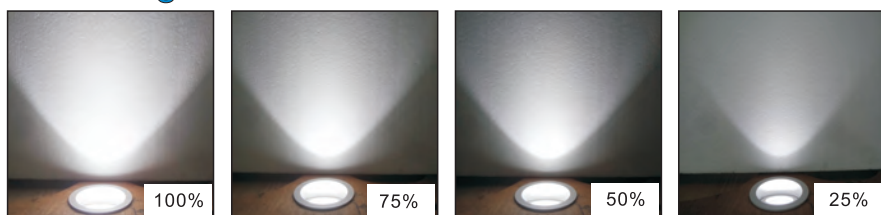

Dimming

1. **Multi-functional Remote control RF-2.4G**
2. Dimming 20%-100%
   - Colour tuning from 2700-5700K
   - Two scenes recall
   - 1-99 groups of lamps control
   - Timer
   - ON / OFF

Widegerm Lighting Ltd.

Hong Kong Office: Flat A, 3/F., Tak Wing Ind. Building, 3 Tsun Wen Rd., Tuen Mun, N.T., Hong Kong
China Factory: Fulusha Village, Shatian Town, Dongguan City, Guangdong Province, China

匯湛照明有限公司

Facebook: www.facebook.com/Widegerm
Web: <http://www.widegerm.com.hk>
E-mail: info@widegerm.com.hk
Tel: (+852) 2465 5679 Fax : (+852) 2455 8434