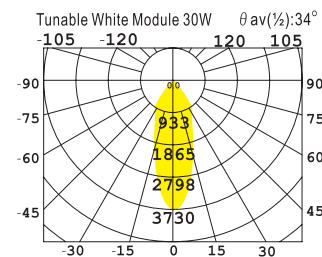

Colour Temp. from 5700K ⇒ 2700K
& Dimming control from 100% - 20%

Smarter LED Lighting for Restaurant or Hotel Function Room, following human's mood and creating an event atmosphere

- 5700K & Dim 100%, for breakfast or conference
- 4000K & Dim 75%, for lunch & afternoon tea hours
- 3000K/ 2700K & Dim 50%/ 25% for cutting cake and toast, creating a comfort, cheerful and even romantic atmosphere at a wedding banquet under your easy control.