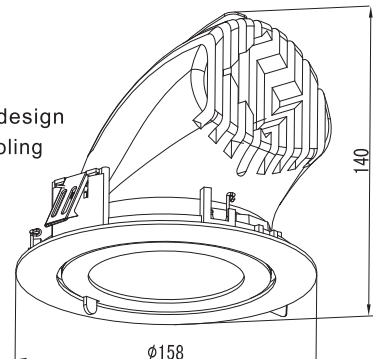

LED Recessed Down light

- Tunable White LED version

Tunable White TW Connector

30W Tunable White Module

Application : Retail, duty free store, car show room, game center and restaurant

Horn-Tunable White

LD4142-TW 30W

Trim : Alum. Die Cast
 Housing : Alum. Die Cast
 Diffuser : With Clear Tempered Glass / without Glass
 Reflector : OD 91.5mm Square Facet Alum.
 LED Power : 30W Tunable White Module

- ◆ Fin-shaped passive heat sink design
- ◆ Reserved position for active cooling device for higher output Led
- ◆ 355° rotation
- ◆ 45° tilting angle

Colour Tuning

2 channels driver
 Rated Power: 36W*2
 Output Voltage: 20-42V
 Max Output Current: 850mA
 Efficiency: >=85%
 Power Factor: >=0.90
 THD: <=20%
 Size: 160*45*27.5mm
 Type: Dimmable & Color-temp Adjustable