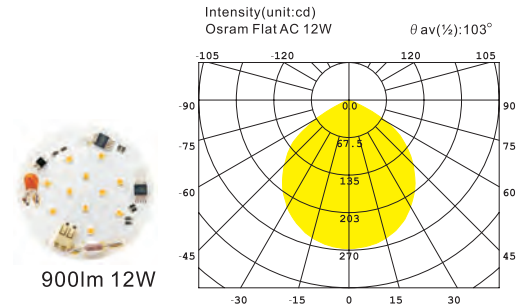

LED Recessed Down light

- General Lighting

Application : Office building, Residential, Shopping mall, School, Public area

Budget Dish

LD7027

Housing : Alum. Spinning
Diffuser : PMMA Satin, PMMA Semi-Satin, PC Opal, Frosted Glass

LED Power : Osram Flat AC 900lm 12W
Osram Flat AC 1500lm 16.4W
Osram Flat AC 1800lm 21.7W

Colour Temp. : 3000K / 4000K / 6500K
Housing Colour : White, Black, Silver Grey, Gold Anodise, Matt Anodise, Clear Anodise

Benefits:

- Simple design and budget pricing
- Best in Class - Direct AC solution by Osram
- Easy & fast design-in for luminaire design
- Thermal protection on board
- Flexibility through 3 lumen packages and 3 CCTs

Technical Features:

- AC Direct Connection-L & N connection without polarity.
- Uniform light output
- Color Rendering index CRI(Ra), 80
- Module efficacy up to 80 lm/W
- Thermal Protection on board
- Color tolerance: <MacAdam 4 SDCM
- Max. tc temperature of 85°C (see IEC/PAS 62717)
- L70B50 >= 25,000 hours at tp=75°C
- Dimension-Ø70mm for 900lm & 1500lm
  Ø85mm for 1800lm

Widegerm Lighting Ltd.

Hong Kong Office: Flat A, 3/F., Tak Wing Ind. Building, 3 Tsun Wen Rd., Tuen Mun, N.T., Hong Kong
China Factory: Fulusha Village, Shatian Town, Dongguan City, Guangdong Province, China

匯湛照明有限公司

Facebook: www.facebook.com/Widegerm
Web: <http://www.widegerm.com.hk>
E-mail: info@widegerm.com.hk
Tel: (+852) 2465 5679 Fax : (+852) 2455 8434