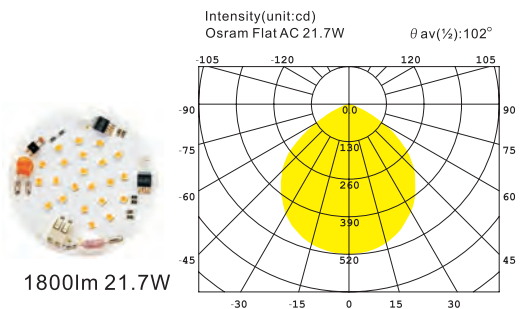

1500lm 16.4W

1800lm 21.7W

Benefits:

- Simple design and budget pricing
- Best in Class - Direct AC solution by Osram
- Easy & fast design-in for luminaire design
- Thermal protection on board
- Flexibility through 3 lumen packages and 3 CCTs

Technical Features:

- AC Direct Connection-L & N connection without polarity.
- Uniform light output
- Color Rendering index CRI(Ra), 80
- Module efficacy up to 80 lm/W
- Thermal Protection on board
- Color tolerance: <MacAdam 4 SDCM
- Max. tc temperature of 85°C (see IEC/PAS 62717)
- L70B50 >= 25,000 hours at tp=75°C
- Dimension-Ø70mm for 900lm & 1500lm
  Ø85mm for 1800lm

Widegerm Lighting Ltd.

Hong Kong Office: Flat A, 3/F., Tak Wing Ind. Building, 3 Tsun Wen Rd., Tuen Mun, N.T., Hong Kong
China Factory: Fulusha Village, Shatian Town, Dongguan City, Guangdong Province, China

匯湛照明有限公司

Facebook: www.facebook.com/Widegerm
Web: <http://www.widegerm.com.hk>
E-mail: info@widegerm.com.hk
Tel: (+852) 2465 5679 Fax : (+852) 2455 8434