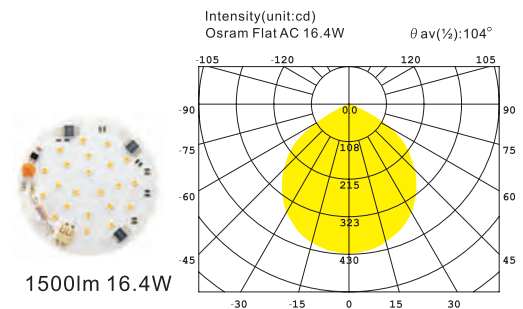

LED Recessed Down light

- General Lighting

Application : Office building, Residential, Shopping mall, School, Public area

Budget Dish

LD7027

Housing : Alum. Spinning
Diffuser : PMMA Satin, PMMA Semi-Satin, PC Opal, Frosted Glass

LED Power : Osram Flat AC 900lm 12W
Osram Flat AC 1500lm 16.4W
Osram Flat AC 1800lm 21.7W

Colour Temp. : 3000K / 4000K / 6500K
Housing Colour : White, Black, Silver Grey, Gold Anodise, Matt Anodise, Clear Anodise

900lm 12W

Benefits:

- Simple design and budget pricing
- Best in Class - Direct AC solution by Osram
- Easy & fast design-in for luminaire design
- Thermal protection on board
- Flexibility through 3 lumen packages and 3 CCTs

Technical Features:

- AC Direct Connection-L & N connection without polarity.
- Uniform light output
- Color Rendering index CRI(Ra), 80
- Module efficacy up to 80 lm/W
- Thermal Protection on board
- Color tolerance: <MacAdam 4 SDCM
- Max. tc temperature of 85°C (see IEC/PAS 62717)
- L70B50 >= 25,000 hours at tp=75°C
- Dimension-Ø70mm for 900lm & 1500lm
  Ø85mm for 1800lm

Widegerm Lighting Ltd.

Hong Kong Office: Flat A, 3/F., Tak Wing Ind. Building, 3 Tsun Wen Rd., Tuen Mun, N.T., Hong Kong
China Factory: Fulusha Village, Shatian Town, Dongguan City, Guangdong Province, China

匯湛照明有限公司

Facebook: www.facebook.com/Widegerm
Web: <http://www.widegerm.com.hk>
E-mail: info@widegerm.com.hk
Tel: (+852) 2465 5679 Fax : (+852) 2455 8434