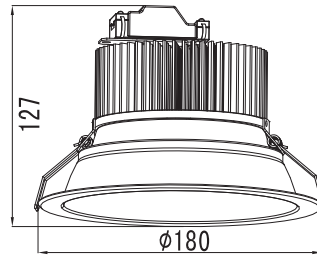

LD7027

Housing : Alum. Spinning
Diffuser : PMMA Satin, PMMA Semi-Satin, PC Opal, Frosted Glass

LED Power : Osram Flat AC 900lm 12W
Osram Flat AC 1500lm 16.4W
Osram Flat AC 1800lm 21.7W

Colour Temp. : 3000K / 4000K / 6500K
Housing Colour : White, Black, Silver Grey, Gold Anodise, Matt Anodise, Clear Anodise

Osram Flat AC 1500lm
Osram Flat AC 1800lm