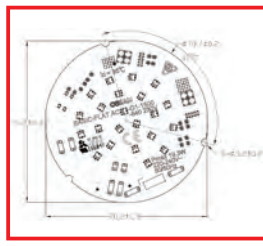

LED Recessed Down light

- General Lighting

Application : Office building, Residential, Shopping mall, School, Public area

Budget Dish

LD7027

Housing : Alum. Spinning
Diffuser : PMMA Satin, PMMA Semi-Satin, PC Opal, Frosted Glass

LED Power : Osram Flat AC 900lm 12W
Osram Flat AC 1500lm 16.4W
Osram Flat AC 1800lm 21.7W

Colour Temp. : 3000K / 4000K / 6500K
Housing Colour : White, Black, Silver Grey, Gold Anodise, Matt Anodise, Clear Anodise

Benefits:

- Simple design and budget pricing
- Best in Class - Direct AC solution by Osram
- Easy & fast design-in for luminaire design
- Thermal protection on board
- Flexibility through 3 lumen packages and 3 CCTs

Technical Features:

- AC Direct Connection-L & N connection without polarity.
- Uniform light output
- Color Rendering index CRI(Ra), 80
- Module efficacy up to 80 lm/W
- Thermal Protection on board
- Color tolerance: <MacAdam 4 SDCM
- Max. tc temperature of 85°C (see IEC/PAS 62717)
- L70B50 >= 25,000 hours at tp=75°C
- Dimension-Ø70mm for 900lm & 1500lm
  Ø85mm for 1800lm

Widegerm Lighting Ltd.

Hong Kong Office: Flat A, 3/F., Tak Wing Ind. Building, 3 Tsun Wen Rd., Tuen Mun, N.T., Hong Kong
China Factory: Fulusha Village, Shatian Town, Dongguan City, Guangdong Province, China

匯湛照明有限公司

Facebook: www.facebook.com/Widegerm
Web: <http://www.widegerm.com.hk>
E-mail: info@widegerm.com.hk
Tel: (+852) 2465 5679 Fax : (+852) 2455 8434