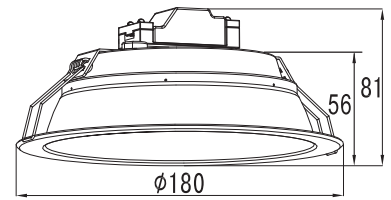

Osram Flat AC 900lm