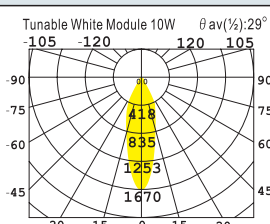

Colour Temp. from 5700K  $\Rightarrow$  2700K  
& Dimming control from 100% - 20%

LD220-TW Fixed Angle OD :88mm Cutout:80mm

LDW210-TW Adjustable OD :88mm Cutout:80mm

LD3404-TW Fixed Angle LxWxH:87x87x70mm Cutout: 77x77mm

LDW401-TW Adjustable OD :90mm Cutout:85mm

LDW2210-TW Adjustable OD :100mm Cutout:90mm

LD2711-TW Adjustable OD :95mm Cutout:86mm

LD307-TW Adjustable OD :118mm Cutout:112mm

TLD3320-TW 3 Phases L :205mm OD:85mm