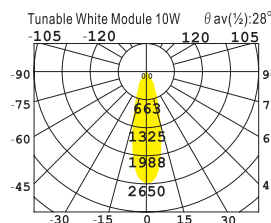

Widegerm Lighting Ltd.

Hong Kong Office: Flat A, 3/F., Tak Wing Ind. Building, 3 Tsun Wen Rd., Tuen Mun, N.T., Hong Kong
China Factory: Fulusha Village, Shatian Town, Dongguan City, Guangdong Province, China

匯湛照明有限公司

Facebook: www.facebook.com/Widegerm
Web: <http://www.widegerm.com.hk>
E-mail: info@widegerm.com.hk
Tel: (+852) 2465 5679 Fax : (+852) 2455 8434