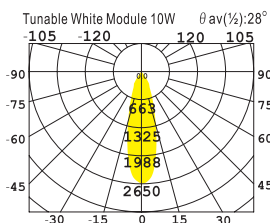

Colour Temp. from 5700K  $\Rightarrow$  2700K  
& Dimming control from 100% - 20%

LD220-TW Fixed Angle OD :88mm Cutout:80mm

LDW210-TW Adjustable OD :88mm Cutout:80mm

LD3404-TW Fixed Angle LxWxH:87x87x70mm Cutout: 77x77mm

LDW401-TW Adjustable OD :90mm Cutout:85mm

LDW2210-TW Adjustable OD :100mm Cutout:90mm

LD2711-TW Adjustable OD :95mm Cutout:86mm

LD307-TW Adjustable OD :118mm Cutout:112mm

TLD3320-TW 3 Phases L :205mm OD:85mm