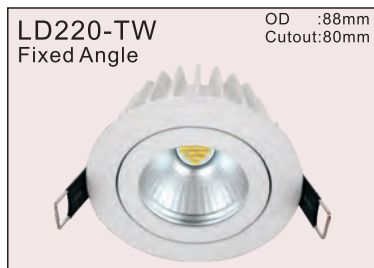

# LED Recessed Down light

Colour Temp. from 5700K  $\Rightarrow$  2700K  
& Dimming control from 100% - 20%

LD220-TW Fixed Angle OD :88mm Cutout:80mm

LDW210-TW Adjustable OD :88mm Cutout:80mm

LD3404-TW Fixed Angle LxWxH:87x87x70mm Cutout: 77x77mm