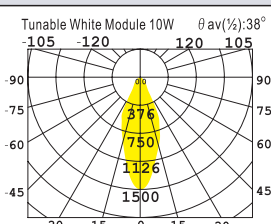

Colour Temp. from 5700K  $\Rightarrow$  2700K  
& Dimming control from 100% - 20%

LD220-TW Fixed Angle OD :88mm Cutout:80mm

LDW210-TW Adjustable OD :88mm Cutout:80mm

LD3404-TW Fixed Angle LxWxH:87x87x70mm Cutout: 77x77mm

LDW401-TW Adjustable OD :90mm Cutout:85mm

LDW2210-TW Adjustable OD :100mm Cutout:90mm

LD2711-TW Adjustable OD :95mm Cutout:86mm

LD307-TW Adjustable OD :118mm Cutout:112mm

TLD3320-TW 3 Phases L :205mm OD:85mm