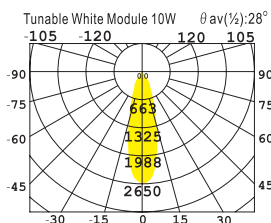

Colour Temp. from 5700K  $\Rightarrow$  2700K  
& Dimming control from 100% - 20%

LD220-TW Fixed Angle OD :88mm Cutout:80mm

LDW210-TW Adjustable OD :88mm Cutout:80mm

LD3404-TW Fixed Angle LxWxH:87x87x70mm Cutout: 77x77mm

LDW401-TW Adjustable OD :90mm Cutout:85mm

LDW2210-TW Adjustable OD :100mm Cutout:90mm

LD2711-TW Adjustable OD :95mm Cutout:86mm

LD307-TW Adjustable OD :118mm Cutout:112mm

TLD3320-TW 3 Phases L :205mm OD:85mm