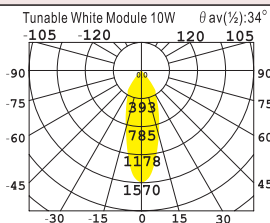

## - Tunable White & Dim to Warm LED version

Smarter LED Lighting for residential projects

- 4000K-5700K, for reading and cleaning
- 3500K-3800K, for watching TV and dining
- 2700K-3000K plus dimming down, for creating romantic and relaxing atmosphere during bed time.

Colour Temp. from 5700K  $\Rightarrow$  2700K  
& Dimming control from 100% - 20%

LD220-TW Fixed Angle OD :88mm Cutout:80mm

LDW210-TW Adjustable OD :88mm Cutout:80mm

LD3404-TW Fixed Angle LxWxH:87x87x70mm Cutout: 77x77mm