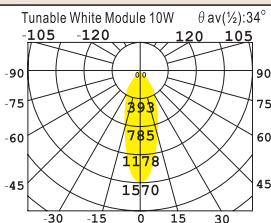

## - Tunable White & Dim to Warm LED version

Smarter LED Lighting for residential projects

- 4000K-5700K, for reading and cleaning
- 3500K-3800K, for watching TV and dining
- 2700K-3000K plus dimming down, for creating romantic and relaxing atmosphere during bed time.

Colour Temp. from 5700K  $\Rightarrow$  2700K  
& Dimming control from 100% - 20%

LD220-TW Fixed Angle OD :88mm Cutout:80mm

LDW210-TW Adjustable OD :88mm Cutout:80mm

LD3404-TW Fixed Angle LxWxH:87x87x70mm Cutout: 77x77mm