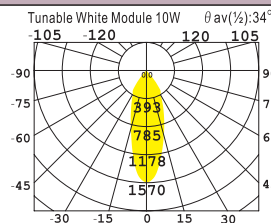

Colour Temp. from 5700K  $\Rightarrow$  2700K  
& Dimming control from 100% - 20%

LD220-TW Fixed Angle OD :88mm Cutout:80mm

LDW210-TW Adjustable OD :88mm Cutout:80mm

LD3404-TW Fixed Angle LxWxH:87x87x70mm Cutout: 77x77mm