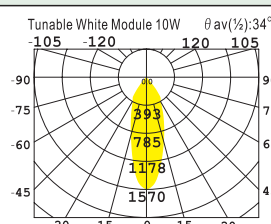

Colour Temp. from 5700K  $\Rightarrow$  2700K  
& Dimming control from 100% - 20%

LD220-TW Fixed Angle OD :88mm Cutout:80mm

LDW210-TW Adjustable OD :88mm Cutout:80mm

LD3404-TW Fixed Angle LxWxH:87x87x70mm Cutout: 77x77mm

LDW401-TW Adjustable OD :90mm Cutout:85mm

LDW2210-TW Adjustable OD :100mm Cutout:90mm

LD2711-TW Adjustable OD :95mm Cutout:86mm

LD307-TW Adjustable OD :118mm Cutout:112mm

TLD3320-TW 3 Phases L :205mm OD:85mm