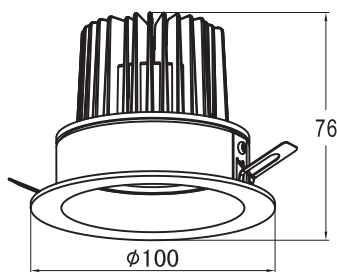

LED Recessed Down light

- Tunable White & Dim to Warm LED version

Application : Luxury apartment, retail, showroom, hotel room, gallery & interior project.

FOCUS - Tunable White

LDW2200-TW

Trim : Alum. Turning
 Low Reflector : Sand Blasting / Anodized
 Upper Reflector : Square Facet, Frosted Anodized, OD 50mm
 Heat Sink : Alum. Die Casting
 LED Power : 10W Tunable White Module