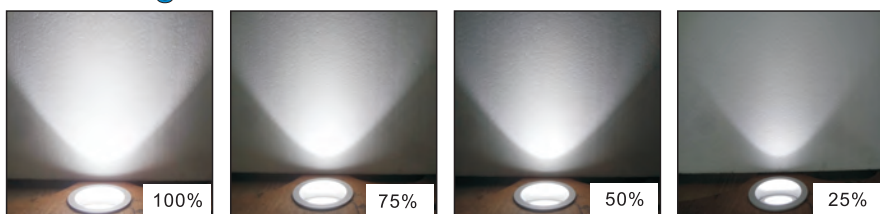

LED Recessed Down light

- Tunable White & Dim to Warm LED version

Application : Luxury apartment, retail, showroom, hotel room, gallery & interior project.

FOCUS - Tunable White

LDW2200-TW

Trim : Alum. Turning
 Low Reflector : Sand Blasting / Anodized
 Upper Reflector : Square Facet, Frosted Anodized, OD 50mm
 Heat Sink : Alum. Die Casting
 LED Power : 10W Tunable White Module

Dim to warm 3000K ⇨ 2000K

LDW2200-DW

Sharp ZENIGATA Mini (Natural Tuning)

Rotation 355°

Colour Temp. from 5700K ⇨ 2700K & Dimming control from 100% - 20%

Smarter LED Lighting for residential projects

Ideal for 5 stars hotel room & luxury apartment

- 4000K-5700K, for reading and cleaning
- 3500K-3800K, for watching TV and dining
- 2700K-3000K plus dimming down, for creating romantic and relaxing atmosphere during bed time.

Colour Tuning

2 channels driver
 Rated Power: 12W*2
 Output Voltage: 20-42V
 Max Output Current: 300mA
 Efficiency: >=75%
 Power Factor: >=0.90
 THD: <=20%
 Size: 140*45*27.5mm
 Type: Dimmable & Color-temp Adjustable

Dimming

Multi-functional Remote control RF-2.4G

- Dimming 20%-100%
- Colour tuning from 2700-5700K
- Two scenes recall
- 1-99 groups of lamps control
- Timer
- ON / OFF

Widegerm Lighting Ltd.

Hong Kong Office: Flat A, 3/F., Tak Wing Ind. Building, 3 Tsun Wen Rd., Tuen Mun, N.T., Hong Kong
 China Factory: Fulusha Village, Shatian Town, Dongguan City, Guangdong Province, China