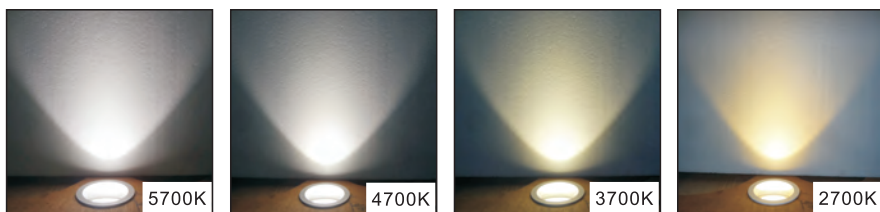

LED Recessed Down light

- Tunable White & Dim to Warm LED version

Application : Luxury apartment, retail, showroom, hotel room, gallery & interior project.

FOCUS - Tunable White

LDW2200-TW

Trim : Alum. Turning
 Low Reflector : Sand Blasting / Anodized
 Upper Reflector : Square Facet, Frosted Anodized, OD 50mm
 Heat Sink : Alum. Die Casting
 LED Power : 10W Tunable White Module

Dim to warm 3000K ⇨ 2000K

LDW2200-DW

Sharp ZENIGATA Mini (Natural Tuning)

Rotation 355°

Colour Temp. from 5700K ⇨ 2700K & Dimming control from 100% - 20%

Smarter LED Lighting for residential projects

Ideal for 5 stars hotel room & luxury apartment

- 4000K-5700K, for reading and cleaning
- 3500K-3800K, for watching TV and dining
- 2700K-3000K plus dimming down, for creating romantic and relaxing atmosphere during bed time.

Colour Tuning

2 channels driver
 Rated Power: 12W*2
 Output Voltage: 20-42V
 Max Output Current: 300mA
 Efficiency: >=75%
 Power Factor: >=0.90
 THD: <=20%
 Size: 140*45*27.5mm
 Type: Dimmable & Color-temp Adjustable