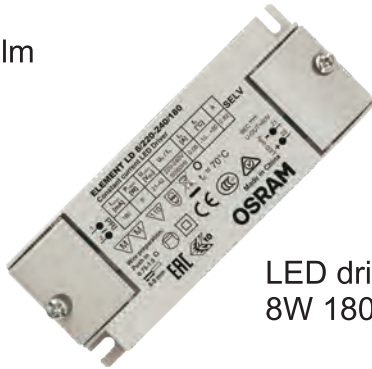

# LED light

## Osram Driver + Basic Core 800lm + Fixture Package

Basic Core 800lm  
CRI 80

LED driver  
8W 180mA

**Special Offer**

TLD340  
Price: USD 17.00  
L:136mm  
H:190mm

TLD360  
Price: USD 17.00  
L:227mm  
H:98mm