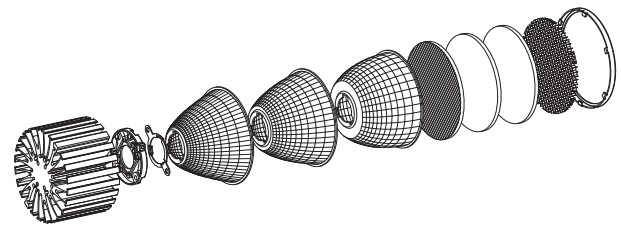

# WG LED Package + Cree

Cree COB + ① WG Heatsink + ② WG Connectors + ③ Lock Spring + ④ Reflector with 3 Slots Hole +  
⑤ Colour Filter / Honey Comb / Glass Lens + ⑥ Holding Trim  
= WG LED supporting package for basic fixture structure

**CXA1304/1310**  
OC08  
without lock version

OD:50mm

1009-CR 1010-CR

Colour Filters are Available in Red, Yellow, Green & Blue etc.

Colour Filters

Honey Comb Elongation Lens

SK-C47A

**CXA1507/1510**  
**CXA1512/1520**  
OC20  
without lock version

OD:50mm

1009-CR 1010-CR

OD:72mm

2094-CR 2095-CR 2096-CR

Colour Filters are Available in Red, Yellow, Green & Blue etc.

Colour Filters

Honey Comb Elongation Lens

SK-C70D

SK-C86A

**CXA1816/1820**  
**CXA1850**  
OC30  
without lock version

OD:82mm

3150-CR

OD:91.5mm

3158-CR 3163-CR 3159-CR

OD:111mm

4219-CR 4220-CR 4221-CR