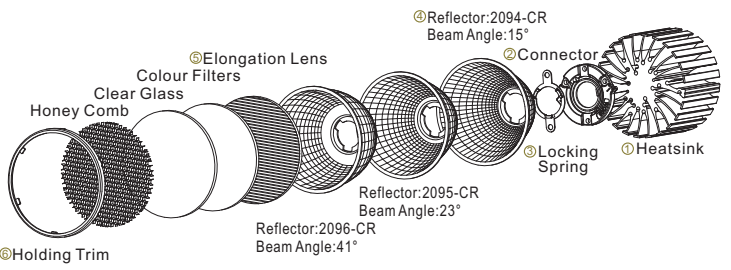

# WG LED Package + Cree

Cree COB + ① WG Heatsink + ② WG Connectors + ③ Lock Spring + ④ Reflector with 3 Slots Hole +  
⑤ Colour Filter / Honey Comb / Glass Lens + ⑥ Holding Trim  
= WG LED supporting package for basic fixture structure

**CXA1304/1310**  
OC08  
without lock version

OD:50mm

1009-CR 1010-CR

Colour Filters are Available in Red, Yellow, Green & Blue etc.

Colour Filters

Honey Comb Elongation Lens

SK-C47A

**CXA1507/1510**  
**CXA1512/1520**  
OC20  
without lock version

OD:50mm

1009-CR 1010-CR

OD:72mm

2094-CR 2095-CR 2096-CR

Colour Filters are Available in Red, Yellow, Green & Blue etc.

Colour Filters

Honey Comb Elongation Lens

SK-C70D

SK-C86A

**CXA1816/1820**  
**CXA1850**  
OC30  
without lock version

OD:82mm

3150-CR

OD:91.5mm

3158-CR 3163-CR 3159-CR

OD:111mm

4219-CR 4220-CR 4221-CR