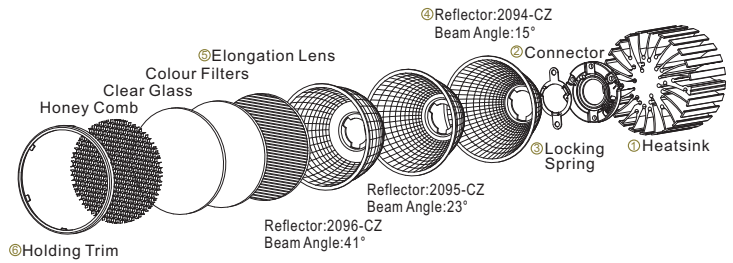

WG LED Package + Osram Basic Core

Osram Basic Core COB + ① WG Heatsink + ② WG Connectors + ③ Lock Spring + ④ Reflector with 3 Slots Hole +
 ⑤ Colour Filter / Honey Comb / Glass Lens + ⑥ Holding Trim
 = WG LED supporting package for basic fixture structure

BASIC CORE 8000lm

OC08

without lock version

OD:50mm

1009-BC 1010-BC

Colour Filters are Available in Red, Yellow, Green & Blue etc.

Colour Filters

Honey Comb Elongation Lens