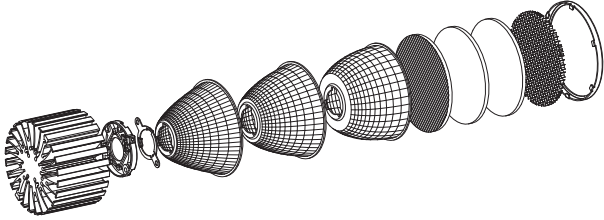

WG LED Package + Osram Basic Core

Osram Basic Core COB + ① WG Heatsink + ② WG Connectors + ③ Lock Spring + ④ Reflector with 3 Slots Hole +
 ⑤ Colour Filter / Honey Comb / Glass Lens + ⑥ Holding Trim
 = WG LED supporting package for basic fixture structure

BASIC CORE 8000lm

OC08

without lock version

OD:50mm

1009-BC 1010-BC

Colour Filters are Available in Red, Yellow, Green & Blue etc.

Colour Filters

Honey Comb Elongation Lens

SK-C47A

BASIC CORE 1500/2000lm

OC20

without lock version

OD:50mm

1009-BC 1010-BC

OD:72mm

2094-BC 2095-BC 2096-BC