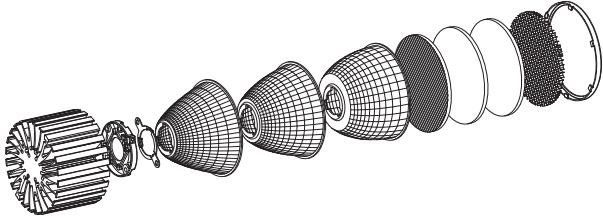

CITIZEN
Micro_HumanTech

WG LED Package + Citizen COB

Citizen COB + ① WG Heatsink + ② WG Connectors + ③ Lock Spring + ④ Reflector with 3 Slots Hole + ⑤ Colour Filter / Honey Comb / Glass Lens + ⑥ Holding Trim = WG LED supporting package for basic fixture structure

WG02

CLU026

120°

29

030.55
037.5
026.5

SK-C47A

SK-C70D

OD:50mm

1009-CZ 1010-CZ

OD:72mm

2094-CZ 2095-CZ 2096-CZ

Colour Filters are Available in Red, Yellow, Green & Blue etc.

Colour Filters

Honey Comb

Elongation Lens

WG03