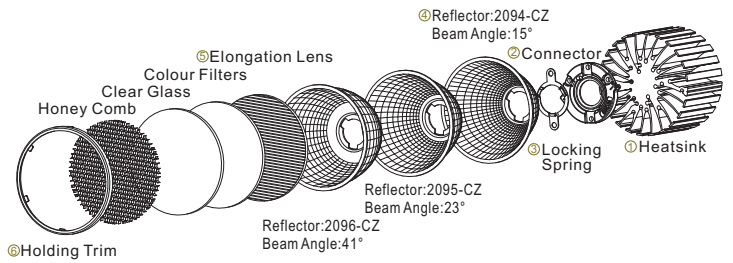

CITIZEN
Micro_HumanTech

WG LED Package + Citizen COB

Citizen COB + ① WG Heatsink + ② WG Connectors + ③ Lock Spring + ④ Reflector with 3 Slots Hole + ⑤ Colour Filter / Honey Comb / Glass Lens + ⑥ Holding Trim = WG LED supporting package for basic fixture structure

WG02

CLU026

120°

29

030.55
037.5
026.5

SK-C47A

SK-C70D

OD:50mm

1009-CZ 1010-CZ

OD:72mm

2094-CZ 2095-CZ 2096-CZ

Colour Filters are Available in Red, Yellow, Green & Blue etc.

Colour Filters

Honey Comb

Elongation Lens

WG03