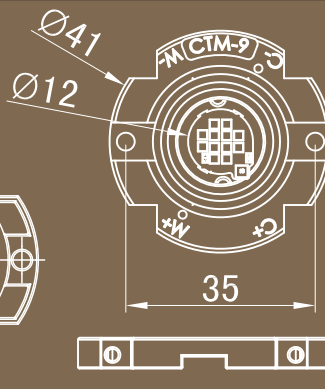

Tunable White  
CCT 1800K - 4000K  
CCT 2700K - 6500K

14-18W

20-27W

Connector No.:  
WC-CDM6-9 (Warm Dimming)

Warm Dimming  
3000K to 1800K  
4000K to 2700K

~6mm LES  
5.5-8.5W

~9mm LES  
12-14.5W

Connector No.:  
WC-CDM14-18 (Warm Dimming)