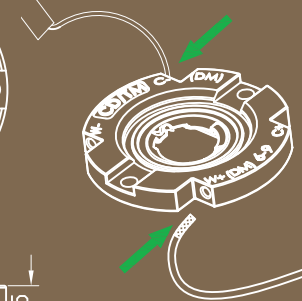

Tunable White  
CCT 1800K - 4000K  
CCT 2700K - 6500K

14-18W

20-27W

Connector No.:  
WC-CDM6-9 (Warm Dimming)

Warm Dimming  
3000K to 1800K  
4000K to 2700K

~6mm LES  
5.5-8.5W

~9mm LES  
12-14.5W

Connector No.:  
WC-CDM14-18 (Warm Dimming)