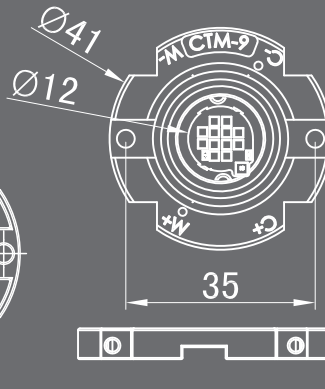

# LED Connectors

Tunable White & Warm Dimming Connectors for Luminus

Connector No.:  
WC-CTM9 (Tunable White)

CCT 1800K- 4000K (European version)  
CCT 2700K - 6500K (Asian & US version)

7-9W

Connector No.:  
WC-CTM14-18 (Tunable White)

Tunable White  
CCT 1800K - 4000K  
CCT 2700K - 6500K

14-18W

20-27W

Connector No.:  
WC-CDM6-9 (Warm Dimming)

Warm Dimming  
3000K to 1800K  
4000K to 2700K

~6mm LES  
5.5-8.5W

~9mm LES  
12-14.5W

Connector No.:  
WC-CDM14-18 (Warm Dimming)