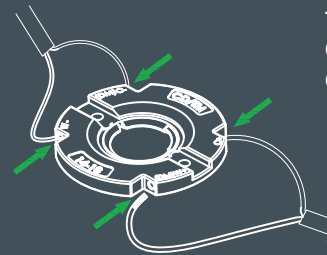

Tunable White
CCT 1800K - 4000K
CCT 2700K - 6500K

14-18W

20-27W

Connector No.:
WC-CDM6-9 (Warm Dimming)