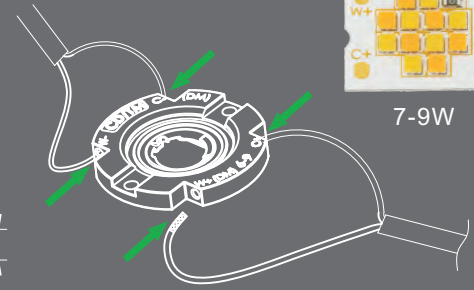

# LED Connectors

Tunable White & Warm Dimming Connectors for Luminus

Connector No.:  
WC-CTM9 (Tunable White)

CCT 1800K- 4000K (European version)  
CCT 2700K - 6500K (Asian & US version)

7-9W

Connector No.:  
WC-CTM14-18 (Tunable White)

Tunable White  
CCT 1800K - 4000K  
CCT 2700K - 6500K

14-18W

20-27W

Connector No.:  
WC-CDM6-9 (Warm Dimming)

Warm Dimming  
3000K to 1800K  
4000K to 2700K

~6mm LES  
5.5-8.5W

~9mm LES  
12-14.5W

Connector No.:  
WC-CDM14-18 (Warm Dimming)