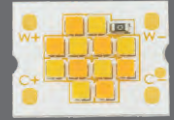

# LED Connectors

Tunable White & Warm Dimming Connectors for Luminus

Connector No.:  
WC-CTM9 (Tunable White)

CCT 1800K- 4000K (European version)  
CCT 2700K - 6500K (Asian & US version)

7-9W

Connector No.:  
WC-CTM14-18 (Tunable White)

Tunable White  
CCT 1800K - 4000K  
CCT 2700K - 6500K

14-18W

20-27W

Connector No.:  
WC-CDM6-9 (Warm Dimming)

Warm Dimming  
3000K to 1800K  
4000K to 2700K

~6mm LES  
5.5-8.5W

~9mm LES  
12-14.5W

Connector No.:  
WC-CDM14-18 (Warm Dimming)