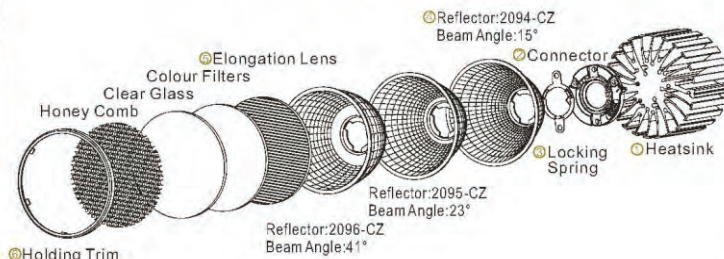

Widegerm Components would support key LED partners for full set arrangement. Manufacturers or COB users could find a one stop professional service and support from Widegerm.

Tel: (+852) 2465 5679 Fax: (+852) 2455 8434 E-mail: info@widegerm.com.hk
Web: <http://www.widegerm.com.hk>
Hong Kong Office: Flat A, 3/F., Tak Wing Ind. Building, 3 Tsun Wen Rd., Tuen Mun, N.T., Hong Kong
China Factory: Fulusha Village, Shatian Town, Dongguan City, Guangdong Province, China