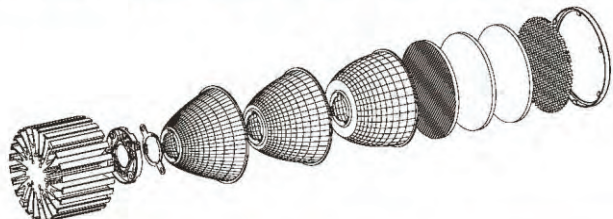

WG LED Package + LUMINUS

LUMINUS COB + ① WG Heatsink + ② WG Connectors + ③ Lock Spring + ④ Reflector with 3 Slots Hole + ⑤ Colour Filter / Honey Comb / Glass Lens + ⑥ Holding Trim
= WG LED supporting package for basic fixture structure

WG02

CLM-9/CXM-9

120°

29

0.58, 0.55, 0.04, 0.5, 0.17, 0.22

SK-C47A

SK-C76D

W: 30mm

1009-LN 1010-LN

W: 27mm

2094-LN 2095-LN 2096-LN

Colour Filters are Available in Red, Yellow, Green & Blue etc.

Colour Filters

Honey Comb

Elongation Lens

WG03