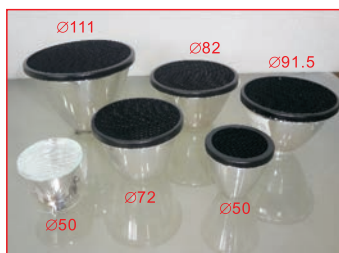

Honey Comb Diffuser

Widegerm is a specialist manufacturer of 'Honey Comb' beam and glare control optics. Honey Comb is a very effective optical device providing glare control with an aesthetic appeal. Common installation examples are Hotels, Cafes, Retail shops, Lounges, Theatres, Museums and Art Galleries. Widegerm offers a comprehensive range of honey comb standard products, which include the most common sizes: 50mm; 72mm; 82mm; 92mm; 111mm. Anodised rings and matching reflectors complete the range. Widegerm's service includes custom building to meet the clients needs of size, shape and thickness, tailor made for the project.

Honey comb on reflectors

Sample kit

Honey comb on WG standard fixtures

TLD3403

TLD8020

	No. :HC050-40B Size :OD50mm H :4mm
	No. :HC072-50B Size :OD73mm H :4.8mm
	No. :HC082-50B Size :OD82mm H :4.8mm
	No. :HC091-50B Size :OD91.5mm H :4.8mm
	No. :HC111-50B Size :OD111mm H :4.8mm