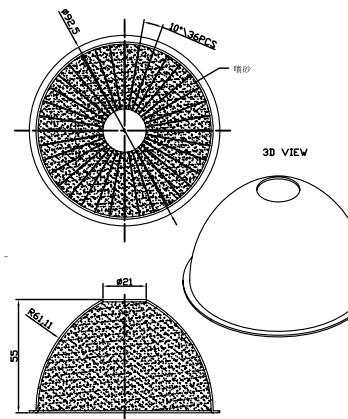

Horizontal & Vertical Reflector

Tailux Reflector covers the round reflectors whether horizontal or vertical position, with smooth or structured finish. There are variety of designs that we can provide to our customer with difference from others.

Vertical Type

Horizontal Type

Halogen / HQI Reflector

For low-voltage halogen lamps with a variety of outside diameters, beam spreads and fastening options, Tailux Reflector can arrange many choice for customer.